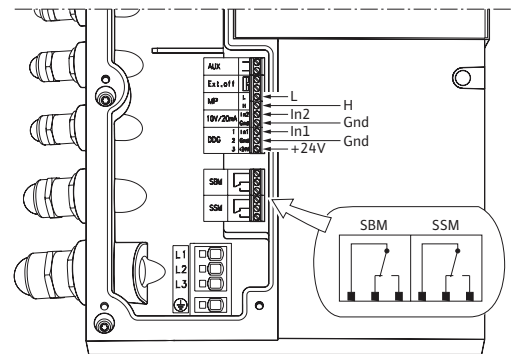

WILO USA LLC

Tel: (888) 945-6872 Web: www.wilo-usa.com
Fax: (888) 945-6873 Email: info@wilo-usa.com

WILO Canada Inc.

Tel: (866) 945-6236 Web: www.wilo-canada.com
Fax: (403) 277-9456 Email: info@wilo-canada.com

WILO Mexico

Tel: +52 55 5586 3209 Web: www.wilo-mexico.com.mx
Fax: +52 1 55 5413 4165 Email: info@wilo.com.mx