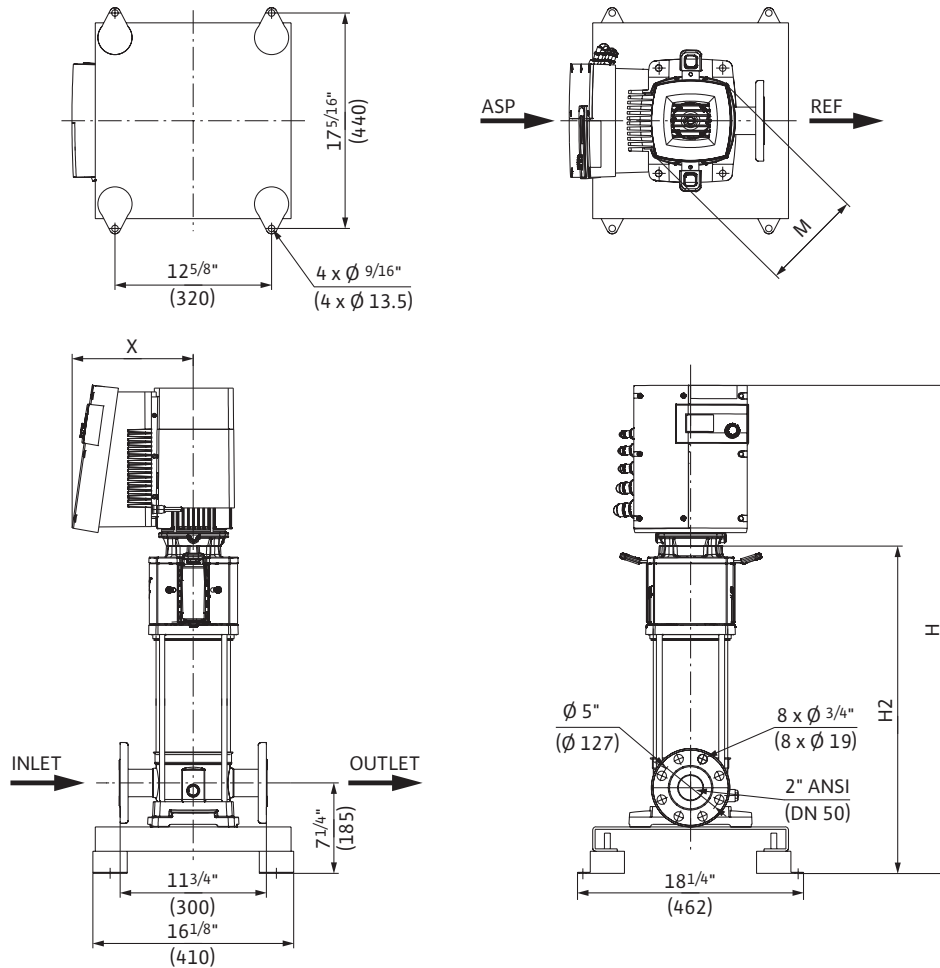

Submittal Data Sheet

High-Efficiency Multistage Pumps

Helix EXCEL 50-10 Dimensions & Weights

Dimensions and Weights

Model	Dimensions - Inches (mm)				Weight lbs (kg)
	H	H2	ϕM	X	
Helix EXCEL 50-10	$54\frac{1}{2}$	$37\frac{1}{2}$	$9\frac{3}{4}$	11	202.8
	(1385)	(952)	(248)	(280)	(92)