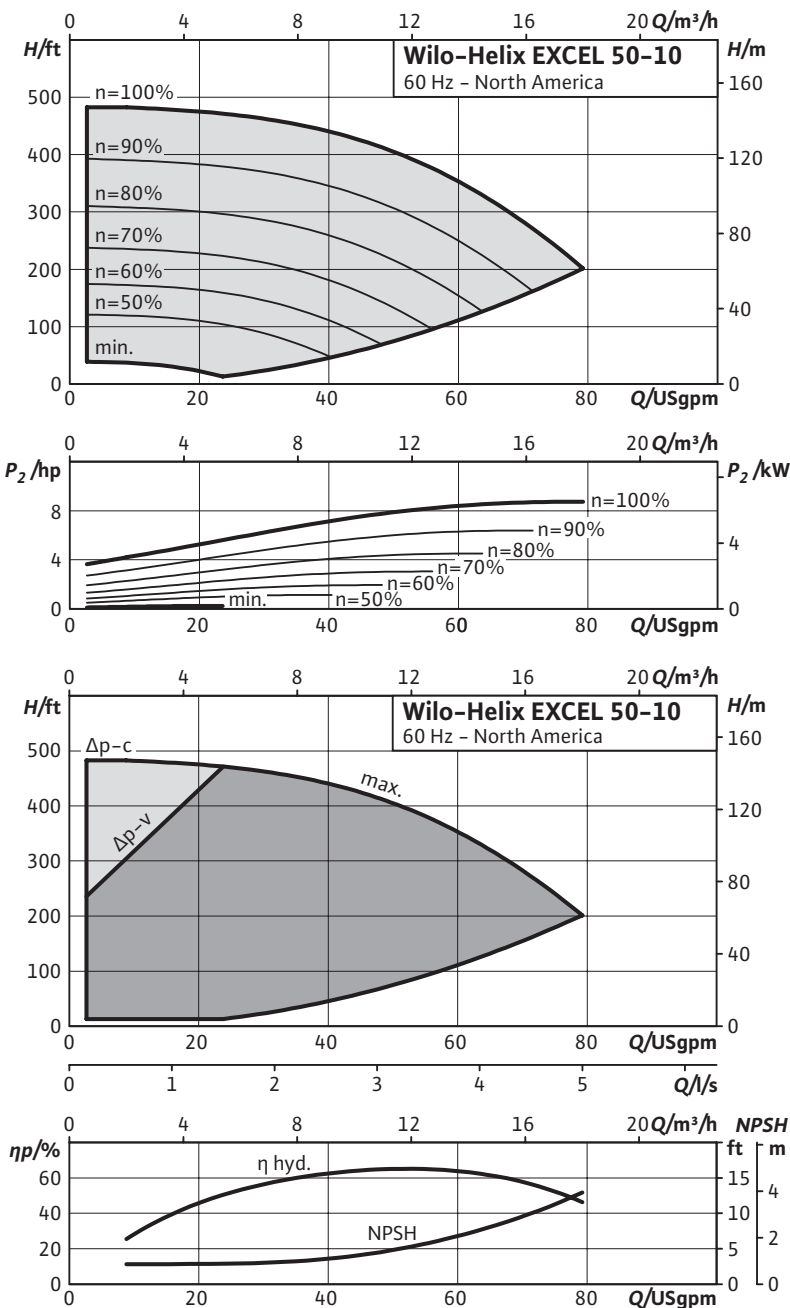

Tag #	Model #	Flow	Head	Volute	Control Mode	HP	Phase	Voltage
	Helix Excel 50-10					8.7	3	460

Technical Data	
Liquid Temp Range	-22°F to 284°F (-30°C to +120°C)
Fluid Compatibility	Water, up to 50/50 Water-Glycol
Max Operating Pressure	232.1/362.6 PSI
Mains Voltage	460V (±10%) 60Hz
Protection Class	IP 55, Class F Insulation
Ambient Temp Range	5°F to 104°F (-15°C to 40°C)
Ambient Humidity	< 90% without condensation

Submittal Data Sheet

High-Efficiency Multistage Pumps

Helix EXCEL 50-10 Dimensions & Weights

Dimensions and Weights

Model	Dimensions - Inches (mm)				Weight lbs (kg)
	H	H2	ϕM	X	
Helix EXCEL 50-10	$54\frac{1}{2}$	$37\frac{1}{2}$	$9\frac{3}{4}$	11	202.8
	(1385)	(952)	(248)	(280)	(92)