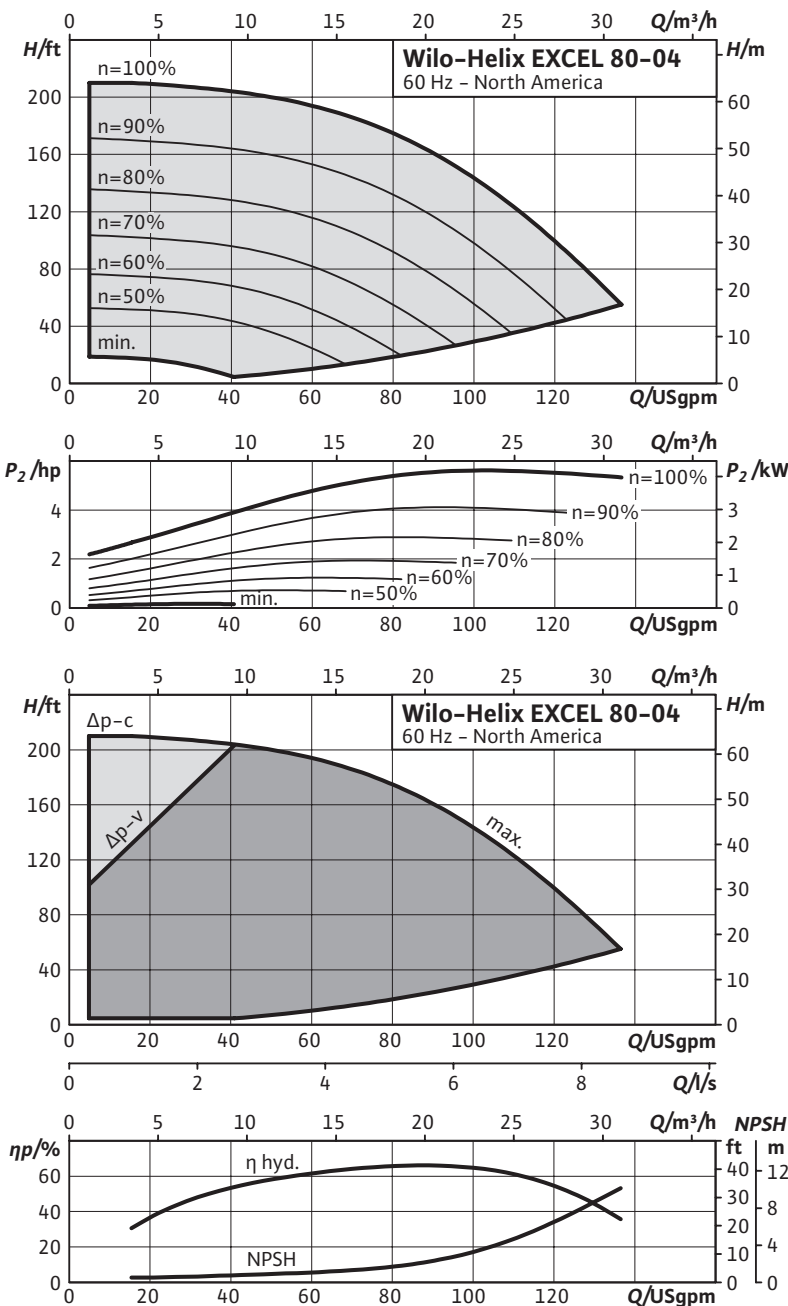

Tag #	Model #	Flow	Head	Volute	Control Mode	HP	Phase	Voltage
	Helix Excel 80-04					5.6	3	460

Technical Data	
Liquid Temp Range	-22°F to 284°F (-30°C to +120°C)
Fluid Compatibility	Water, up to 50/50 Water-Glycol
Max Operating Pressure	232.1/362.6 PSI
Mains Voltage	460V (±10%) 60Hz
Protection Class	IP 55, Class F Insulation
Ambient Temp Range	5°F to 104°F (-15°C to 40°C)
Ambient Humidity	< 90% without condensation

Submittal Data Sheet

High-Efficiency Multistage Pumps

Helix EXCEL 80-04 Dimensions & Weights

Dimensions and Weights

Model	Dimensions - Inches (mm)				Weight lbs (kg)
	H	H2	ØM	X	
Helix EXCEL 80-04	47 ¹ / ₈	31	8 ³ / ₄	10 ⁹ / ₁₆	156.5
	(1197)	(787)	(223)	(268)	(71)