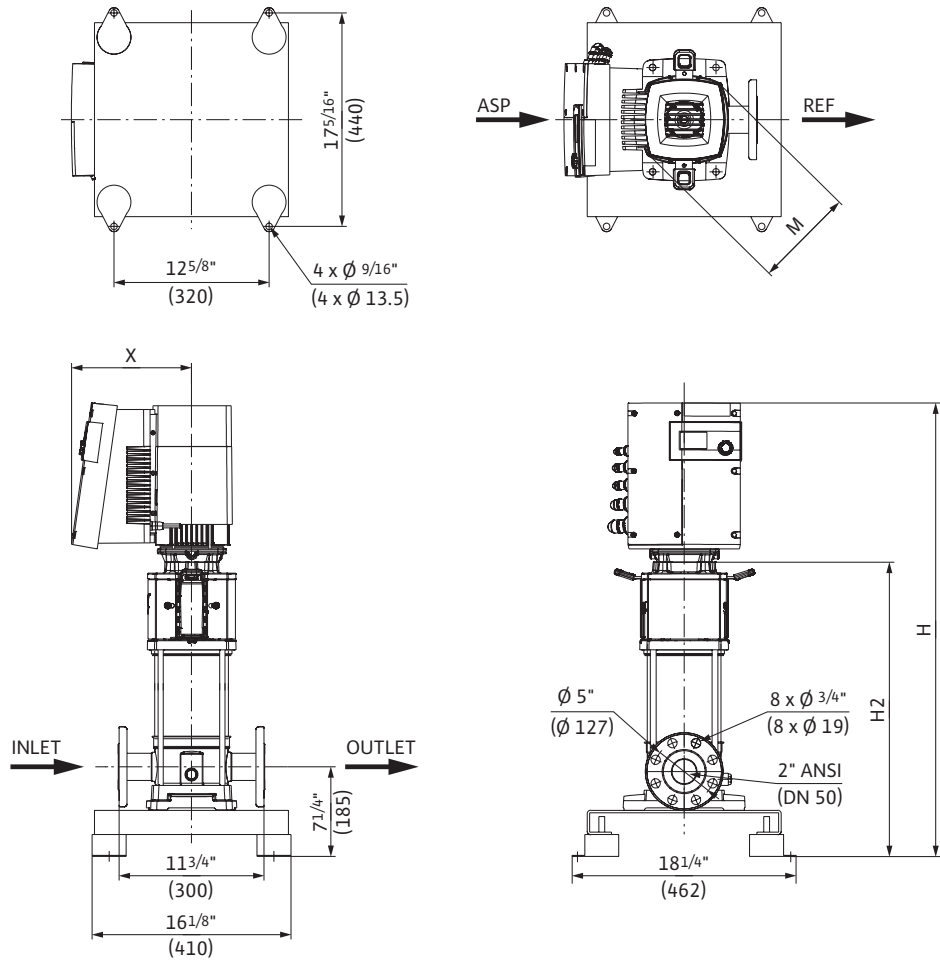

Submittal Data Sheet

High-Efficiency Multistage Pumps

Helix EXCEL 80-04 Dimensions & Weights

Dimensions and Weights

Model	Dimensions - Inches (mm)				Weight lbs (kg)
	H	H2	ØM	X	
Helix EXCEL 80-04	47 ¹ / ₈	31	8 ³ / ₄	10 ⁹ / ₁₆	156.5
	(1197)	(787)	(223)	(268)	(71)