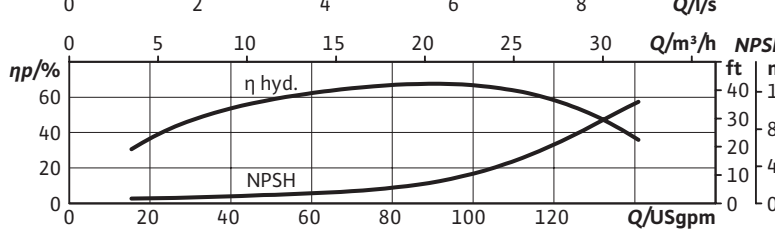

Submittal Data Sheet

High-Efficiency Multistage Pumps

Helix EXCEL 80-05

Project:	
Engineer:	
Contractor:	
Submitted By:	Date:
Approved By:	Date:

Tag #	Model #	Flow	Head	Volute	Control Mode	HP	Phase	Voltage
	Helix Excel 80-05					7.4	3	460

Technical Data	
Liquid Temp Range	-22°F to 284°F (-30°C to +120°C)
Fluid Compatibility	Water, up to 50/50 Water-Glycol
Max Operating Pressure	232.1/362.6 PSI
Mains Voltage	460V (±10%) 60Hz
Protection Class	IP 55, Class F Insulation
Ambient Temp Range	5°F to 104°F (-15°C to 40°C)
Ambient Humidity	< 90% without condensation

Submittal Data Sheet

High-Efficiency Multistage Pumps

Helix EXCEL 80-05 Dimensions & Weights

Dimensions and Weights

Model	Dimensions - Inches (mm)				Weight lbs (kg)
	H	H2	ϕM	X	
Helix EXCEL 80-05	$4\frac{9}{8}$	$32\frac{15}{16}$	$8\frac{3}{4}$	$10\frac{9}{16}$	187.4
	(1247)	(837)	(223)	(268)	(85)