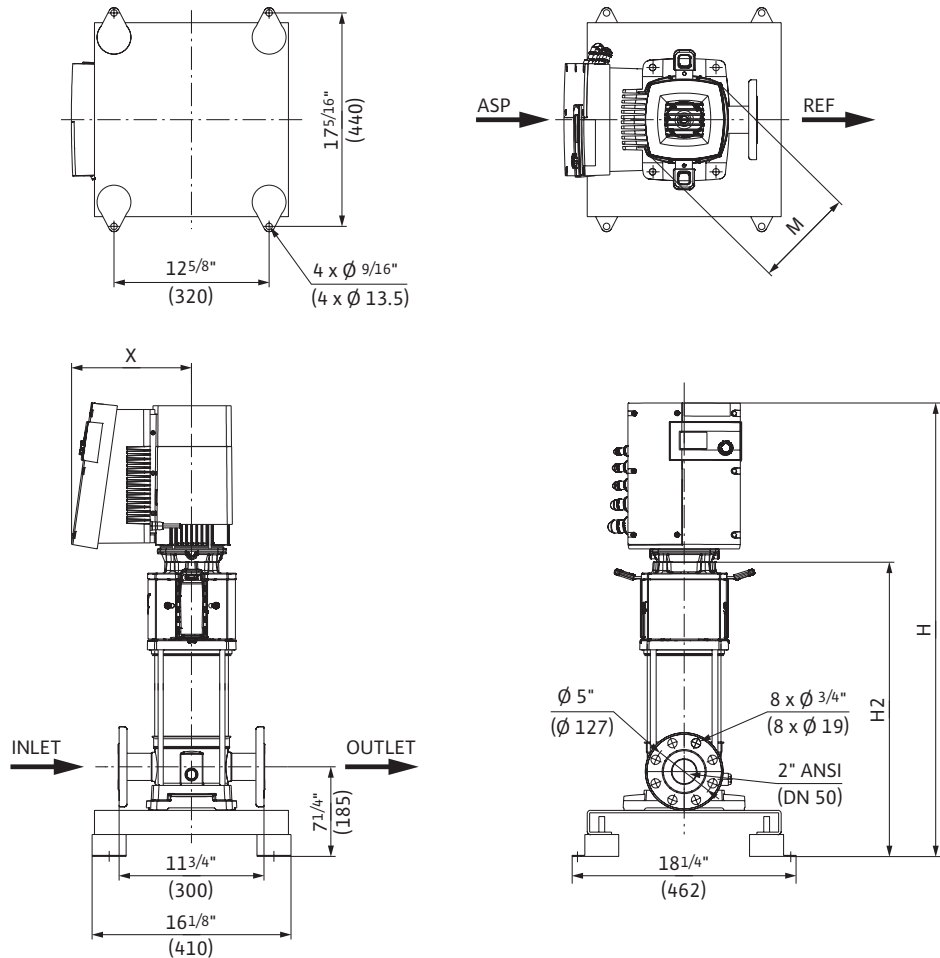

Submittal Data Sheet

High-Efficiency Multistage Pumps

Helix EXCEL 80-05 Dimensions & Weights

Dimensions and Weights

Model	Dimensions - Inches (mm)				Weight lbs (kg)
	H	H2	ϕM	X	
Helix EXCEL 80-05	$4\frac{9}{8}$	$32\frac{15}{16}$	$8\frac{3}{4}$	$10\frac{9}{16}$	187.4
	(1247)	(837)	(223)	(268)	(85)