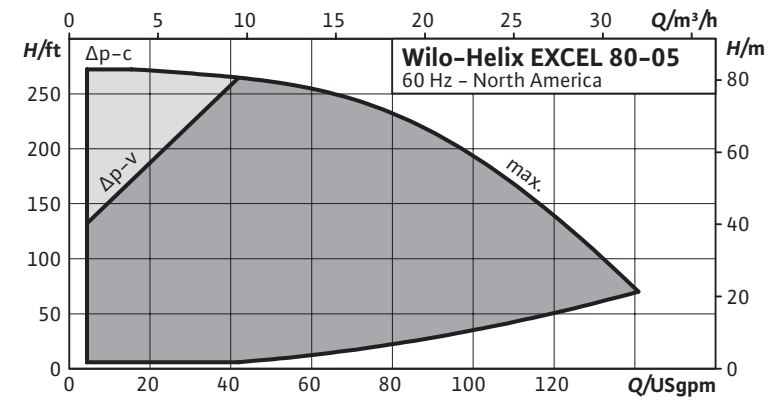

Submittal Data Sheet

High-Efficiency Multistage Pumps

Helix EXCEL 80-05

Project:	
Engineer:	
Contractor:	
Submitted By:	Date:
Approved By:	Date:

Tag #	Model #	Flow	Head	Volute	Control Mode	HP	Phase	Voltage
	Helix Excel 80-05					7.4	3	460

Submittal Data Sheet

High-Efficiency Multistage Pumps

Helix EXCEL 80-05 Dimensions & Weights

Dimensions and Weights

Model	Dimensions - Inches (mm)				Weight lbs (kg)
	H	H2	ϕM	X	
Helix EXCEL 80-05	$4\frac{9}{8}$	$32\frac{15}{16}$	$8\frac{3}{4}$	$10\frac{9}{16}$	187.4
	(1247)	(837)	(223)	(268)	(85)