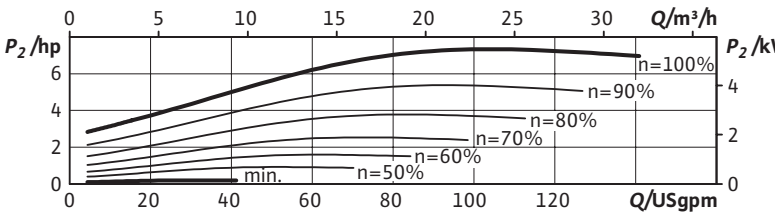

Submittal Data Sheet

High-Efficiency Multistage Pumps

Helix EXCEL 80-05

Project:	
Engineer:	
Contractor:	
Submitted By:	Date:
Approved By:	Date:

Tag #	Model #	Flow	Head	Volute	Control Mode	HP	Phase	Voltage
	Helix Excel 80-05					7.4	3	460

Technical Data	
Liquid Temp Range	-22°F to 284°F (-30°C to +120°C)
Fluid Compatibility	Water, up to 50/50 Water-Glycol
Max Operating Pressure	232.1/362.6 PSI
Mains Voltage	460V (±10%) 60Hz
Protection Class	IP 55, Class F Insulation
Ambient Temp Range	5°F to 104°F (-15°C to 40°C)
Ambient Humidity	< 90% without condensation

Submittal Data Sheet

High-Efficiency Multistage Pumps

Helix EXCEL 80-05 Dimensions & Weights

Dimensions and Weights

Model	Dimensions - Inches (mm)				Weight lbs (kg)
	H	H2	ϕM	X	
Helix EXCEL 80-05	$4\frac{9}{8}$	$32\frac{15}{16}$	$8\frac{3}{4}$	$10\frac{9}{16}$	187.4
	(1247)	(837)	(223)	(268)	(85)