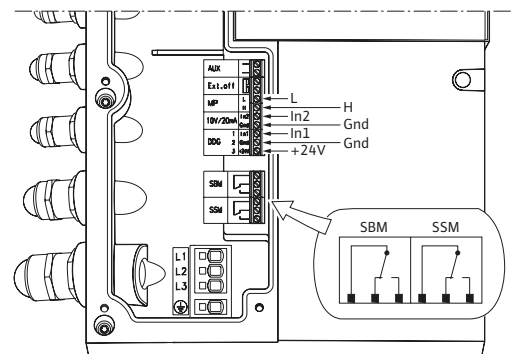

WILO USA LLC

Tel: (888) 945-6872 Web: www.wilo-usa.com
Fax: (888) 945-6873 Email: info@wilo-usa.com

WILO Canada Inc.

Tel: (866) 945-6236 Web: www.wilo-canada.com
Fax: (403) 277-9456 Email: info@wilo-canada.com

WILO Mexico

Tel: +52 55 5586 3209 Web: www.wilo-mexico.com.mx
Fax: +52 1 55 5413 4165 Email: info@wilo.com.mx