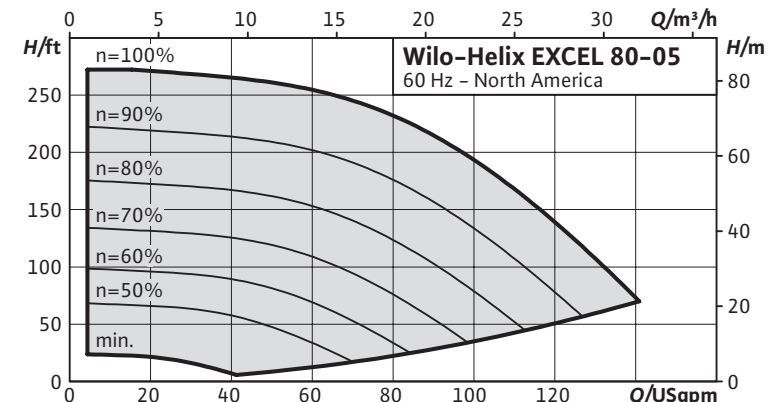

Submittal Data Sheet

High-Efficiency Multistage Pumps

Helix EXCEL 80-05

Project:	
Engineer:	
Contractor:	
Submitted By:	Date:
Approved By:	Date:

Tag #	Model #	Flow	Head	Volute	Control Mode	HP	Phase	Voltage
	Helix Excel 80-05					7.4	3	460

Submittal Data Sheet

High-Efficiency Multistage Pumps

Helix EXCEL 80-05 Dimensions & Weights

Dimensions and Weights

Model	Dimensions - Inches (mm)				Weight lbs (kg)
	H	H2	ϕM	X	
Helix EXCEL 80-05	$4\frac{9}{8}$	$32\frac{15}{16}$	$8\frac{3}{4}$	$10\frac{9}{16}$	187.4
	(1247)	(837)	(223)	(268)	(85)