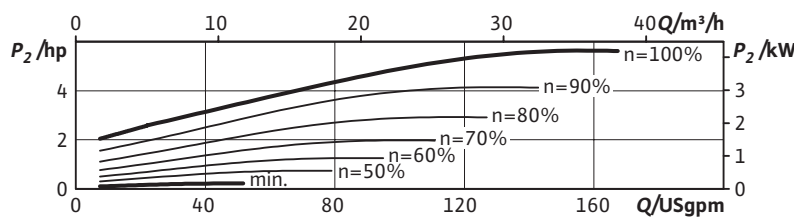

Submittal Data Sheet

High-Efficiency Multistage Pumps

Helix EXCEL 110-03-5.7hp

Project:	
Engineer:	
Contractor:	
Submitted By:	Date:
Approved By:	Date:

Tag #	Model #	Flow	Head	Volute	Control Mode	HP	Phase	Voltage
	Helix EXCEL 110-03-5.7hp					5.7	3	460

Technical Data	
Liquid Temp Range	-4 to 248 F (-20° C to 120° C)
Fluid Compatibility	Water, up to 50/50 Water-Glycol
Max Operating Pressure	232.1/362.6 PSI
Mains Voltage	460V (±10%) 60Hz
Protection Class	IP 55, Class F Insulation
Ambient Temp Range	5°F to 104°F (-15°C to 40°C)
Ambient Humidity	< 90% without condensation

Materials of Construction		
Pump Volute	Cataphoresis-coated grey cast iron EN-GJL 250	Stainless steel AISI316L; rotating flanges of cataphoretic coated grey cast iron EN-GJL 250
Mechanical Seal	EPDM	FKM
Impellers Stage Housings Diffusers	AISI 304L	AISI 316L
Shaft	AISI 304L / AISI 318 LN	AISI 316L / AISI 318LN
O-ring for mechanical seal	EPDM (FKM gasket on request)	EPDM (FKM gasket on request)
Sleeve under the mechanical seal	AISI 316L	AISI 316L

Submittal Data Sheet

High-Efficiency Multistage Pumps

Helix EXCEL 110-03-5.7hp Dimensions & Weights

Dimensions and Weights

Model	Dimensions - Inches (mm)				Weight lbs (kg)
	H	H2	ØM	X	
Helix EXCEL 110-03-5.7	46 ^{5/16}	30 ^{3/16}	8 ^{3/4}	10 ^{9/16}	185.2
	(1176)	(766)	(223)	(268)	(84)