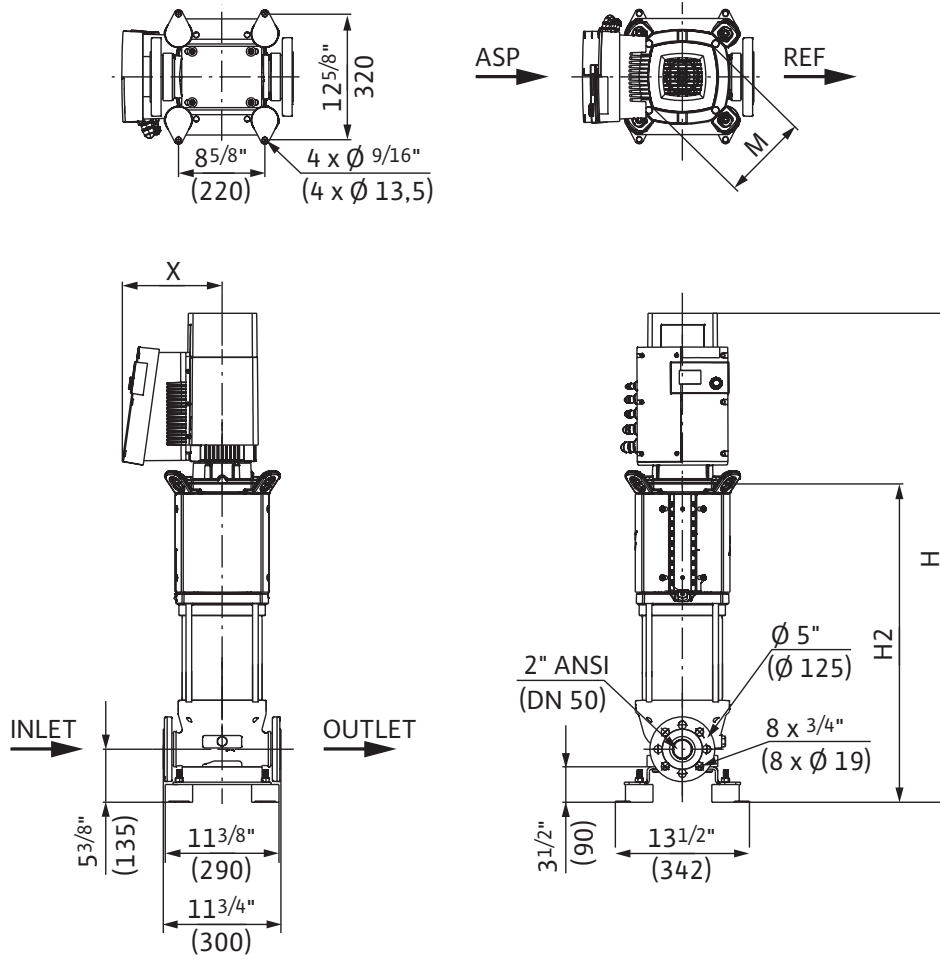

Submittal Data Sheet

High-Efficiency Multistage Pumps

Helix EXCEL 110-03-5.7hp Dimensions & Weights

Dimensions and Weights

Model	Dimensions - Inches (mm)				Weight lbs (kg)
	H	H2	ØM	X	
Helix EXCEL 110-03-5.7	46 ^{5/16}	30 ^{3/16}	8 ^{3/4}	10 ^{9/16}	185.2
	(1176)	(766)	(223)	(268)	(84)