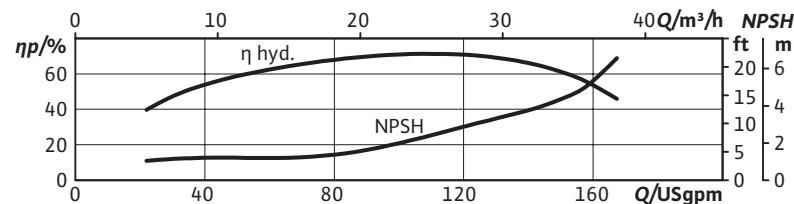

Submittal Data Sheet

High-Efficiency Multistage Pumps

Helix EXCEL 110-03-5.7hp

Project:	
Engineer:	
Contractor:	
Submitted By:	Date:
Approved By:	Date:

Tag #	Model #	Flow	Head	Volute	Control Mode	HP	Phase	Voltage
	Helix EXCEL 110-03-5.7hp					5.7	3	460

Technical Data	
Liquid Temp Range	-4 to 248 F (-20° C to 120° C)
Fluid Compatibility	Water, up to 50/50 Water-Glycol
Max Operating Pressure	232.1/362.6 PSI
Mains Voltage	460V (±10%) 60Hz
Protection Class	IP 55, Class F Insulation
Ambient Temp Range	5°F to 104°F (-15°C to 40°C)
Ambient Humidity	< 90% without condensation

Submittal Data Sheet

High-Efficiency Multistage Pumps

Helix EXCEL 110-03-5.7hp Dimensions & Weights

Dimensions and Weights

Model	Dimensions - Inches (mm)				Weight lbs (kg)
	H	H2	ØM	X	
Helix EXCEL 110-03-5.7	46 ^{5/16}	30 ^{3/16}	8 ^{3/4}	10 ^{9/16}	185.2
	(1176)	(766)	(223)	(268)	(84)