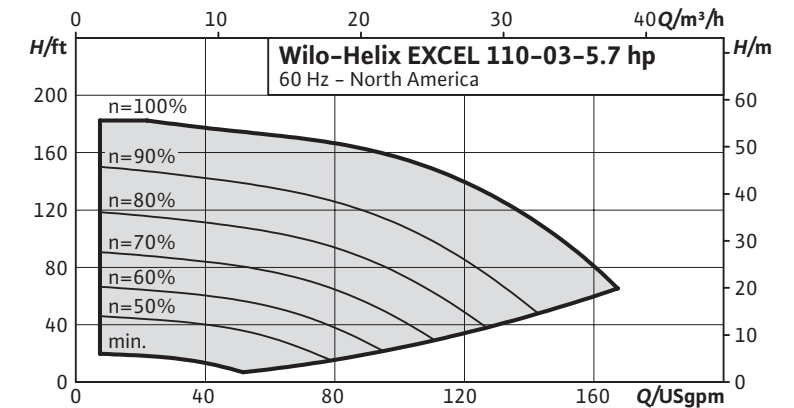

Submittal Data Sheet

High-Efficiency Multistage Pumps

Helix EXCEL 110-03-5.7hp

Project:	
Engineer:	
Contractor:	
Submitted By:	Date:
Approved By:	Date:

Tag #	Model #	Flow	Head	Volute	Control Mode	HP	Phase	Voltage
	Helix EXCEL 110-03-5.7hp					5.7	3	460

Submittal Data Sheet

High-Efficiency Multistage Pumps

Helix EXCEL 110-03-5.7hp Dimensions & Weights

Dimensions and Weights

Model	Dimensions - Inches (mm)				Weight lbs (kg)
	H	H2	ØM	X	
Helix EXCEL 110-03-5.7	46 ^{5/16}	30 ^{3/16}	8 ^{3/4}	10 ^{9/16}	185.2
	(1176)	(766)	(223)	(268)	(84)