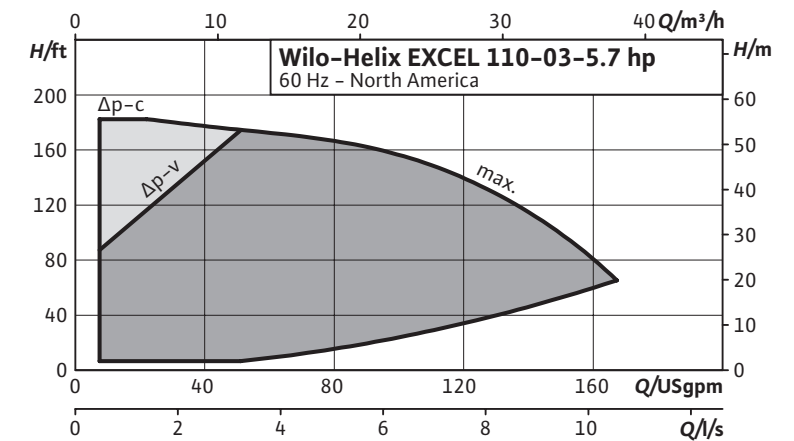

Submittal Data Sheet

High-Efficiency Multistage Pumps

Helix EXCEL 110-03-5.7hp

Project:	
Engineer:	
Contractor:	
Submitted By:	Date:
Approved By:	Date:

Tag #	Model #	Flow	Head	Volute	Control Mode	HP	Phase	Voltage
	Helix EXCEL 110-03-5.7hp					5.7	3	460

Submittal Data Sheet

High-Efficiency Multistage Pumps

Helix EXCEL 110-03-5.7hp Dimensions & Weights

Dimensions and Weights

Model	Dimensions - Inches (mm)				Weight lbs (kg)
	H	H2	ØM	X	
Helix EXCEL 110-03-5.7	46 ^{5/16}	30 ^{3/16}	8 ^{3/4}	10 ^{9/16}	185.2
	(1176)	(766)	(223)	(268)	(84)