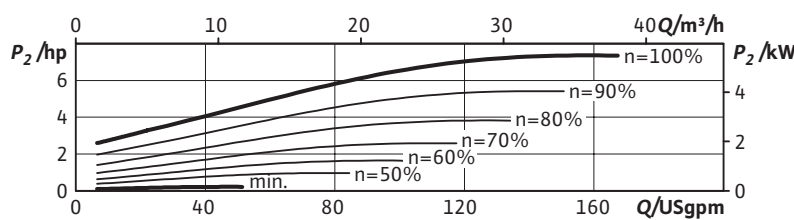

Submittal Data Sheet

High-Efficiency Multistage Pumps

Helix EXCEL 110-03-7.5hp

Project:	
Engineer:	
Contractor:	
Submitted By:	Date:
Approved By:	Date:

Tag #	Model #	Flow	Head	Volute	Control Mode	HP	Phase	Voltage
	Helix EXCEL 110-03-7.5hp					7.5	3	460

Technical Data	
Liquid Temp Range	-4 to 248 F (-20° C to 120° C)
Fluid Compatibility	Water, up to 50/50 Water-Glycol
Max Operating Pressure	232.1/362.6 PSI
Mains Voltage	460V (±10%) 60Hz
Protection Class	IP 55, Class F Insulation
Ambient Temp Range	5°F to 104°F (-15°C to 40°C)
Ambient Humidity	< 90% without condensation

Materials of Construction		
Pump Volute	Cataphoresis-coated grey cast iron EN-GJL 250	Stainless steel AISI316L; rotating flanges of cataphoretic coated grey cast iron EN-GJL 250
Mechanical Seal	EPDM	FKM
Impellers Stage Housings Diffusers	AISI 304L	AISI 316L
Shaft	AISI 304L / AISI 318 LN	AISI 316L / AISI 318LN
O-ring for mechanical seal	EPDM (FKM gasket on request)	EPDM (FKM gasket on request)
Sleeve under the mechanical seal	AISI 316L	AISI 316L

Submittal Data Sheet

High-Efficiency Multistage Pumps

Helix EXCEL 110-03-7.5hp Dimensions & Weights

Dimensions and Weights

Model	Dimensions - Inches (mm)				Weight lbs (kg)
	H	H2	ØM	X	
Helix EXCEL 110-03-7.5	46 ^{5/16}	30 ^{3/16}	8 ^{3/4}	10 ^{9/16}	213.8
	(1176)	(766)	(223)	(268)	(97)