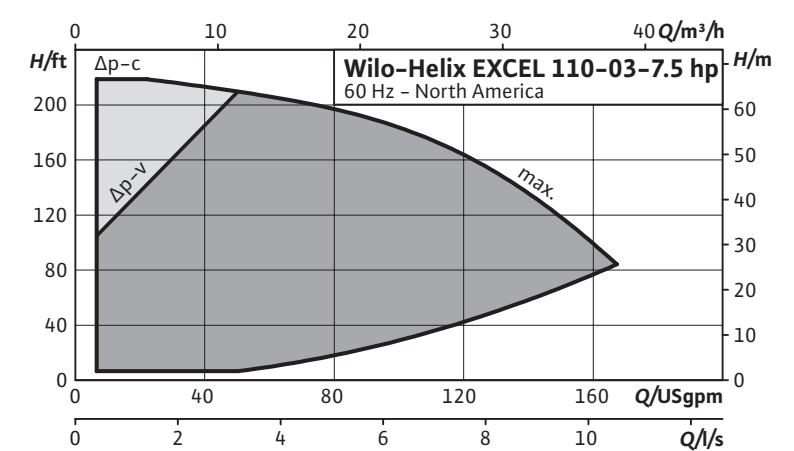

Submittal Data Sheet

High-Efficiency Multistage Pumps

Helix EXCEL 110-03-7.5hp

Project:	
Engineer:	
Contractor:	
Submitted By:	Date:
Approved By:	Date:

Tag #	Model #	Flow	Head	Volute	Control Mode	HP	Phase	Voltage
	Helix EXCEL 110-03-7.5hp					7.5	3	460

Submittal Data Sheet

High-Efficiency Multistage Pumps

Helix EXCEL 110-03-7.5hp Dimensions & Weights

Dimensions and Weights

Model	Dimensions - Inches (mm)				Weight lbs (kg)
	H	H2	ØM	X	
Helix EXCEL 110-03-7.5	46 ^{5/16}	30 ^{3/16}	8 ^{3/4}	10 ^{9/16}	213.8
	(1176)	(766)	(223)	(268)	(97)