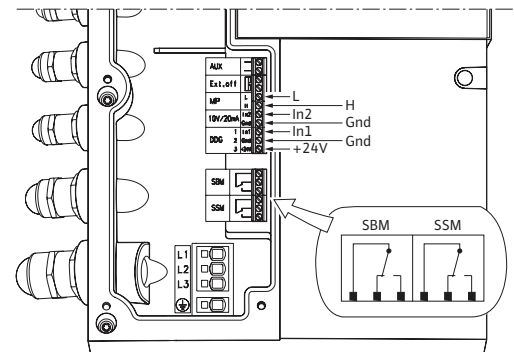

WILO USA LLC

Tel: (888) 945-6872 Web: www.wilo-usa.com
Fax: (888) 945-6873 Email: info@wilo-usa.com

WILO Canada Inc.

Tel: (866) 945-6236 Web: www.wilo-canada.com
Fax: (403) 277-9456 Email: info@wilo-canada.com

WILO Mexico

Tel: +52 55 5586 3209 Web: www.wilo-mexico.com.mx
Fax: +52 1 55 5413 4165 Email: info@wilo.com.mx