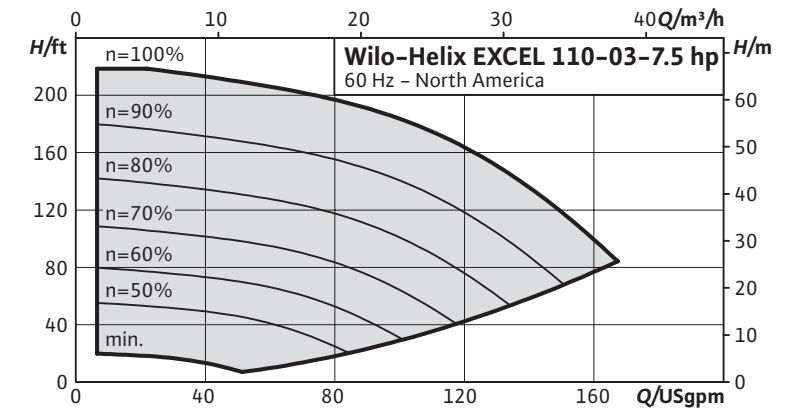

Submittal Data Sheet

High-Efficiency Multistage Pumps

Helix EXCEL 110-03-7.5hp

Project:	
Engineer:	
Contractor:	
Submitted By:	Date:
Approved By:	Date:

Tag #	Model #	Flow	Head	Volute	Control Mode	HP	Phase	Voltage
	Helix EXCEL 110-03-7.5hp					7.5	3	460

Submittal Data Sheet

High-Efficiency Multistage Pumps

Helix EXCEL 110-03-7.5hp Dimensions & Weights

Dimensions and Weights

Model	Dimensions - Inches (mm)				Weight lbs (kg)
	H	H2	ØM	X	
Helix EXCEL 110-03-7.5	46 ^{5/16}	30 ^{3/16}	8 ^{3/4}	10 ^{9/16}	213.8
	(1176)	(766)	(223)	(268)	(97)