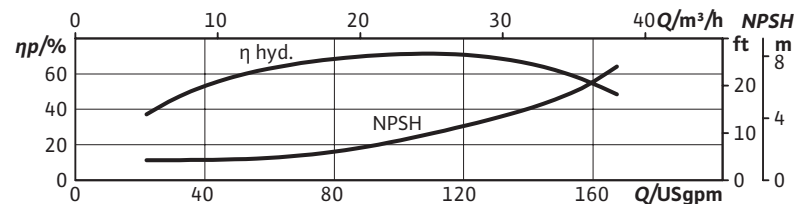

Submittal Data Sheet

High-Efficiency Multistage Pumps

Helix EXCEL 110-03-7.5hp

Project:	
Engineer:	
Contractor:	
Submitted By:	Date:
Approved By:	Date:

Tag #	Model #	Flow	Head	Volute	Control Mode	HP	Phase	Voltage
	Helix EXCEL 110-03-7.5hp					7.5	3	460

Technical Data	
Liquid Temp Range	-4 to 248 F (-20° C to 120° C)
Fluid Compatibility	Water, up to 50/50 Water-Glycol
Max Operating Pressure	232.1/362.6 PSI
Mains Voltage	460V (±10%) 60Hz
Protection Class	IP 55, Class F Insulation
Ambient Temp Range	5°F to 104°F (-15°C to 40°C)
Ambient Humidity	< 90% without condensation

Submittal Data Sheet

High-Efficiency Multistage Pumps

Helix EXCEL 110-03-7.5hp Dimensions & Weights

Dimensions and Weights

Model	Dimensions - Inches (mm)				Weight lbs (kg)
	H	H2	ØM	X	
Helix EXCEL 110-03-7.5	46 ^{5/16}	30 ^{3/16}	8 ^{3/4}	10 ^{9/16}	213.8
	(1176)	(766)	(223)	(268)	(97)