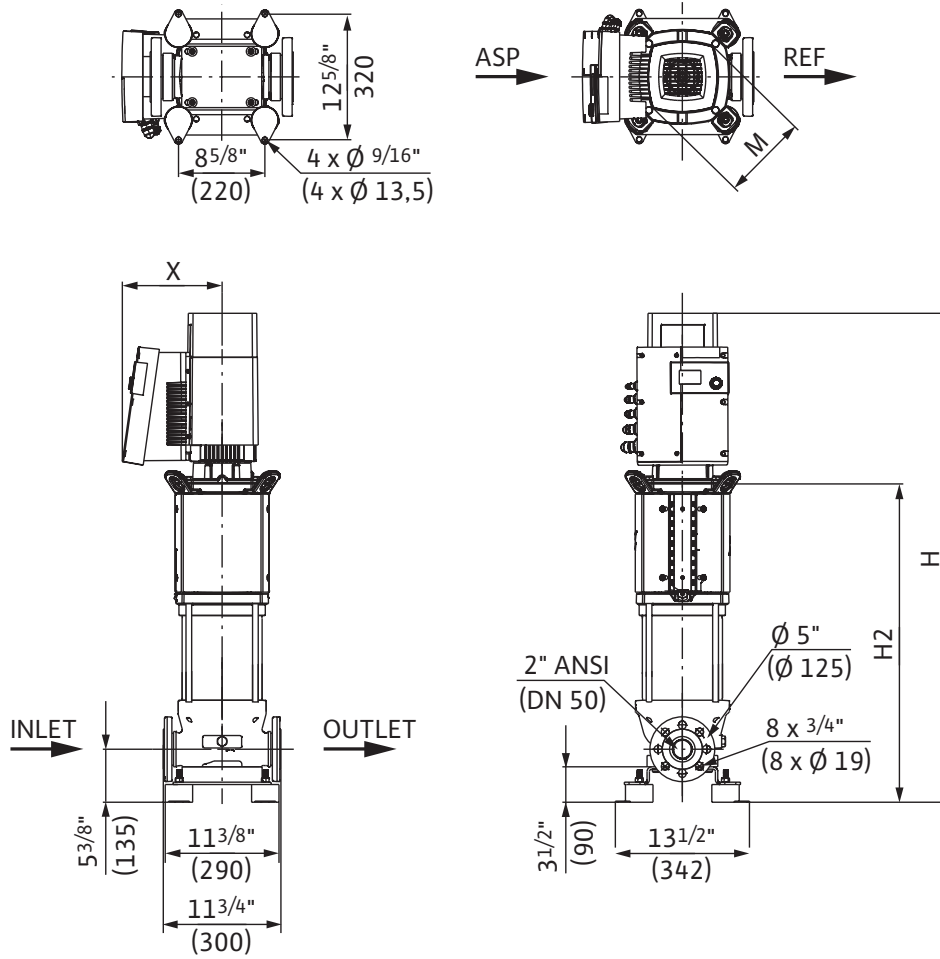

Submittal Data Sheet

High-Efficiency Multistage Pumps

Helix EXCEL 110-03-7.5hp Dimensions & Weights

Dimensions and Weights

Model	Dimensions - Inches (mm)				Weight lbs (kg)
	H	H2	ØM	X	
Helix EXCEL 110-03-7.5	46 ^{5/16}	30 ^{3/16}	8 ^{3/4}	10 ^{9/16}	213.8
	(1176)	(766)	(223)	(268)	(97)