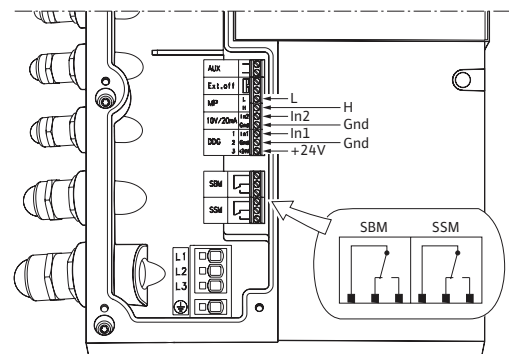

WILO USA LLC

Tel: (888) 945-6872 Web: www.wilo-usa.com
Fax: (888) 945-6873 Email: info@wilo-usa.com

WILO Canada Inc.

Tel: (866) 945-6236 Web: www.wilo-canada.com
Fax: (403) 277-9456 Email: info@wilo-canada.com

WILO Mexico

Tel: +52 55 5586 3209 Web: www.wilo-mexico.com.mx
Fax: +52 1 55 5413 4165 Email: info@wilo.com.mx