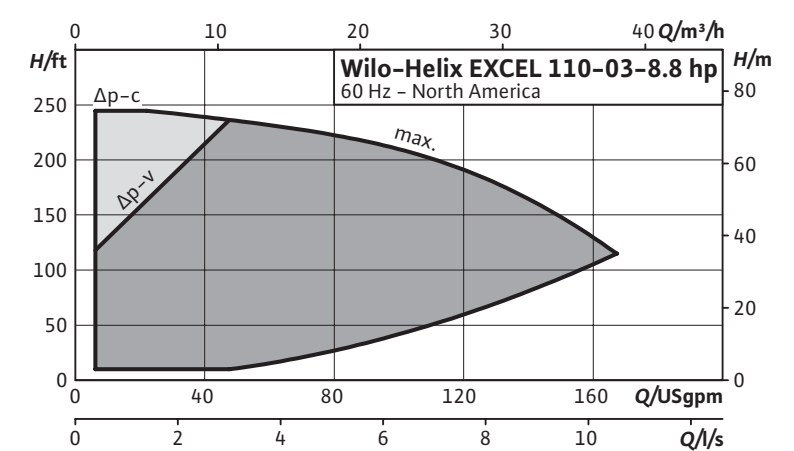

Submittal Data Sheet

High-Efficiency Multistage Pumps

Helix EXCEL 110-03-8.8hp

Project:	
Engineer:	
Contractor:	
Submitted By:	Date:
Approved By:	Date:

Tag #	Model #	Flow	Head	Volute	Control Mode	HP	Phase	Voltage
	Helix EXCEL 110-03-8.8hp					8.8	3	460

Submittal Data Sheet

High-Efficiency Multistage Pumps

Helix EXCEL 110-03-8.8hp Dimensions & Weights

Dimensions and Weights

Model	Dimensions - Inches (mm)				Weight lbs (kg)
	H	H2	ØM	X	
Helix EXCEL 110-03-8.8	47 ^{1/16}	30	9 ^{3/4}	11	220.5
	(1195)	(762)	(248)	(280)	(100)