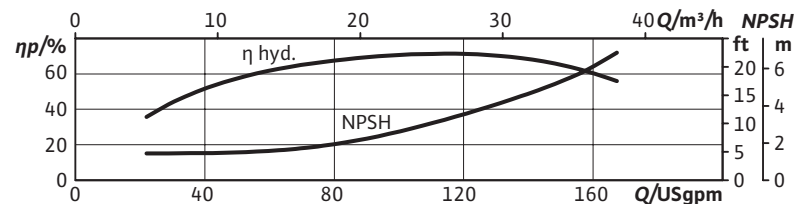

Submittal Data Sheet

High-Efficiency Multistage Pumps

Helix EXCEL 110-03-8.8hp

Project:	
Engineer:	
Contractor:	
Submitted By:	Date:
Approved By:	Date:

Tag #	Model #	Flow	Head	Volute	Control Mode	HP	Phase	Voltage
	Helix EXCEL 110-03-8.8hp					8.8	3	460

Technical Data	
Liquid Temp Range	-4 to 248 F (-20° C to 120° C)
Fluid Compatibility	Water, up to 50/50 Water-Glycol
Max Operating Pressure	232.1/362.6 PSI
Mains Voltage	460V (±10%) 60Hz
Protection Class	IP 55, Class F Insulation
Ambient Temp Range	5°F to 104°F (-15°C to 40°C)
Ambient Humidity	< 90% without condensation

Submittal Data Sheet

High-Efficiency Multistage Pumps

Helix EXCEL 110-03-8.8hp Dimensions & Weights

Dimensions and Weights

Model	Dimensions - Inches (mm)				Weight lbs (kg)
	H	H2	ØM	X	
Helix EXCEL 110-03-8.8	47 ^{1/16}	30	9 ^{3/4}	11	220.5
	(1195)	(762)	(248)	(280)	(100)