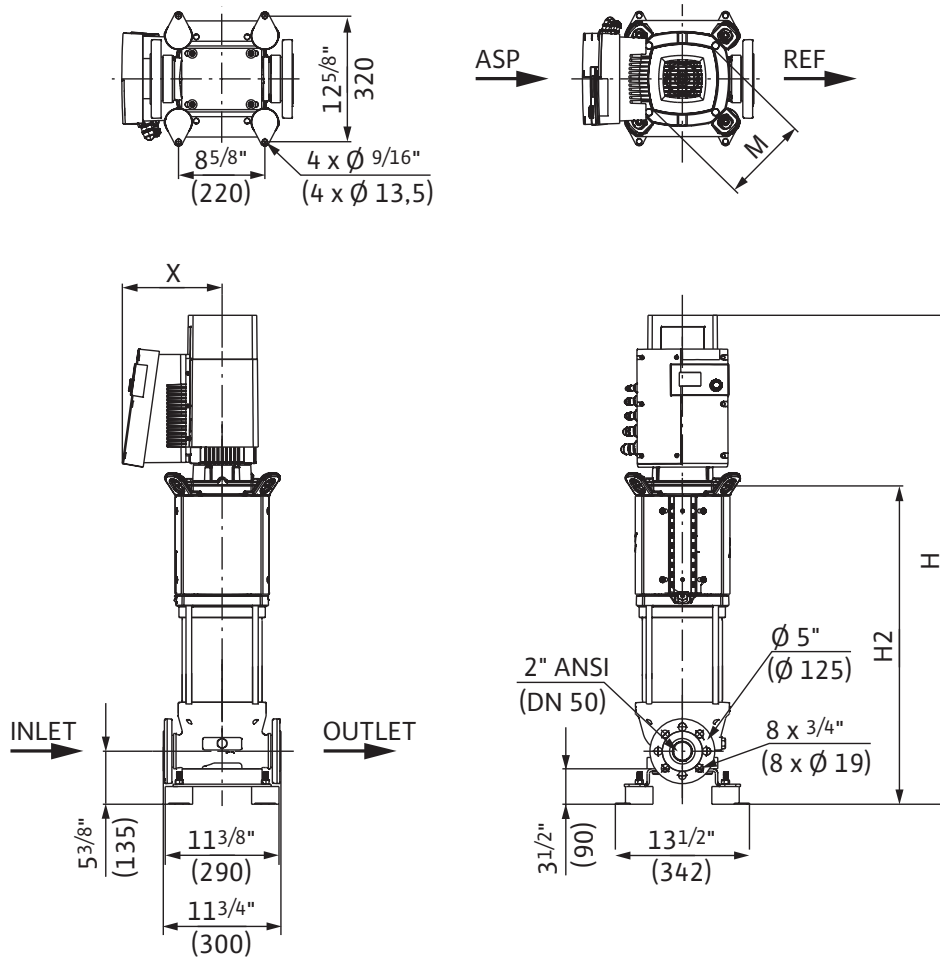

Submittal Data Sheet

High-Efficiency Multistage Pumps

Helix EXCEL 110-03-8.8hp Dimensions & Weights

Dimensions and Weights

Model	Dimensions - Inches (mm)				Weight lbs (kg)
	H	H2	ØM	X	
Helix EXCEL 110-03-8.8	47 ^{1/16}	30	9 ^{3/4}	11	220.5
	(1195)	(762)	(248)	(280)	(100)