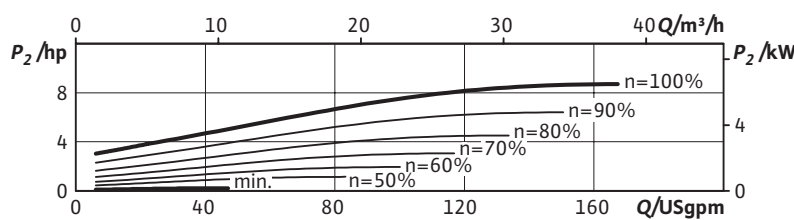

Submittal Data Sheet

High-Efficiency Multistage Pumps

Helix EXCEL 110-03-8.8hp

Project:	
Engineer:	
Contractor:	
Submitted By:	Date:
Approved By:	Date:

Tag #	Model #	Flow	Head	Volute	Control Mode	HP	Phase	Voltage
	Helix EXCEL 110-03-8.8hp					8.8	3	460

Technical Data	
Liquid Temp Range	-4 to 248 F (-20° C to 120° C)
Fluid Compatibility	Water, up to 50/50 Water-Glycol
Max Operating Pressure	232.1/362.6 PSI
Mains Voltage	460V (±10%) 60Hz
Protection Class	IP 55, Class F Insulation
Ambient Temp Range	5°F to 104°F (-15°C to 40°C)
Ambient Humidity	< 90% without condensation

Materials of Construction		
Pump Volute	Cataphoresis-coated grey cast iron EN-GJL 250	Stainless steel AISI316L; rotating flanges of cataphoretic coated grey cast iron EN-GJL 250
Mechanical Seal	EPDM	FKM
Impellers Stage Housings Diffusers	AISI 304L	AISI 316L
Shaft	AISI 304L / AISI 318 LN	AISI 316L / AISI 318LN
O-ring for mechanical seal	EPDM (FKM gasket on request)	EPDM (FKM gasket on request)
Sleeve under the mechanical seal	AISI 316L	AISI 316L

Submittal Data Sheet

High-Efficiency Multistage Pumps

Helix EXCEL 110-03-8.8hp Dimensions & Weights

Dimensions and Weights

Model	Dimensions - Inches (mm)				Weight lbs (kg)
	H	H2	ØM	X	
Helix EXCEL 110-03-8.8	47 ^{1/16}	30	9 ^{3/4}	11	220.5
	(1195)	(762)	(248)	(280)	(100)