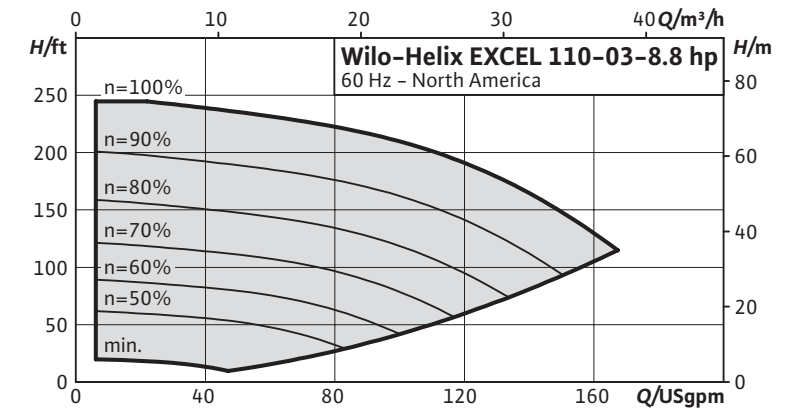

Submittal Data Sheet

High-Efficiency Multistage Pumps

Helix EXCEL 110-03-8.8hp

Project:	
Engineer:	
Contractor:	
Submitted By:	Date:
Approved By:	Date:

Tag #	Model #	Flow	Head	Volute	Control Mode	HP	Phase	Voltage
	Helix EXCEL 110-03-8.8hp					8.8	3	460

Submittal Data Sheet

High-Efficiency Multistage Pumps

Helix EXCEL 110-03-8.8hp Dimensions & Weights

Dimensions and Weights

Model	Dimensions - Inches (mm)				Weight lbs (kg)
	H	H2	ØM	X	
Helix EXCEL 110-03-8.8	47 ^{1/16}	30	9 ^{3/4}	11	220.5
	(1195)	(762)	(248)	(280)	(100)