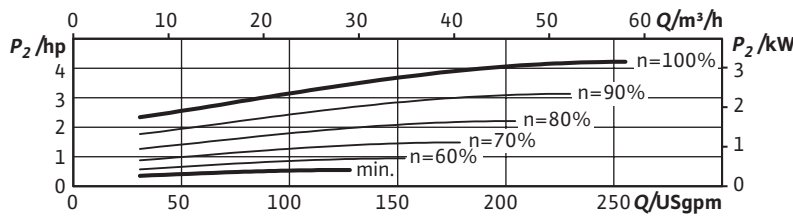

Submittal Data Sheet

High-Efficiency Multistage Pumps

Helix EXCEL 190-01

Project:	
Engineer:	
Contractor:	
Submitted By:	Date:
Approved By:	Date:

Tag #	Model #	Flow	Head	Volute	Control Mode	HP	Phase	Voltage
	Helix EXCEL 190-01					4.3	3	460

Technical Data	
Liquid Temp Range	-4 to 248 F (-20° C to 120° C)
Fluid Compatibility	Water, up to 50/50 Water-Glycol
Max Operating Pressure	232.1/362.6 PSI
Mains Voltage	460V (±10%) 60Hz
Protection Class	IP 55, Class F Insulation
Ambient Temp Range	5°F to 104°F (-15°C to 40°C)
Ambient Humidity	< 90% without condensation

Materials of Construction		
Pump Volute	Cataphoresis-coated grey cast iron EN-GJL 250	Stainless steel AISI316L; rotating flanges of cataphoretic coated grey cast iron EN-GJL 250
Mechanical Seal	EPDM	FKM
Impellers Stage Housings Diffusers	AISI 304L	AISI 316L
Shaft	AISI 304L / AISI 318 LN	AISI 316L / AISI 318LN
O-ring for mechanical seal	EPDM (FKM gasket on request)	EPDM (FKM gasket on request)
Sleeve under the mechanical seal	AISI 316L	AISI 316L

Submittal Data Sheet

High-Efficiency Multistage Pumps

Helix EXCEL 190-01 Dimensions & Weights

Dimensions and Weights

Model	Dimensions - Inches (mm)				Weight lbs (kg)
	H	H2	ØM	X	
Helix EXCEL 190-01	35 1/4	22 5/16	8 3/8	9 3/4	167.5
	(895)	(567)	(206)	(248)	(76)