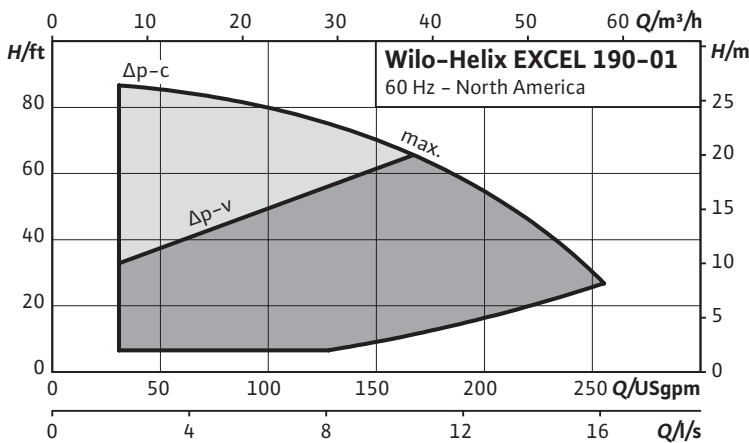

Submittal Data Sheet

High-Efficiency Multistage Pumps

Helix EXCEL 190-01

Project:	
Engineer:	
Contractor:	
Submitted By:	Date:
Approved By:	Date:

Tag #	Model #	Flow	Head	Volute	Control Mode	HP	Phase	Voltage
	Helix EXCEL 190-01					4.3	3	460

Technical Data	
Liquid Temp Range	-4 to 248 F (-20° C to 120° C)
Fluid Compatibility	Water, up to 50/50 Water-Glycol
Max Operating Pressure	232.1/362.6 PSI
Mains Voltage	460V (±10%) 60Hz
Protection Class	IP 55, Class F Insulation
Ambient Temp Range	5°F to 104°F (-15°C to 40°C)
Ambient Humidity	< 90% without condensation

Submittal Data Sheet

High-Efficiency Multistage Pumps

Helix EXCEL 190-01 Dimensions & Weights

Dimensions and Weights

Model	Dimensions - Inches (mm)				Weight lbs (kg)
	H	H2	ØM	X	
Helix EXCEL 190-01	35 1/4	22 5/16	8 3/8	9 3/4	167.5
	(895)	(567)	(206)	(248)	(76)