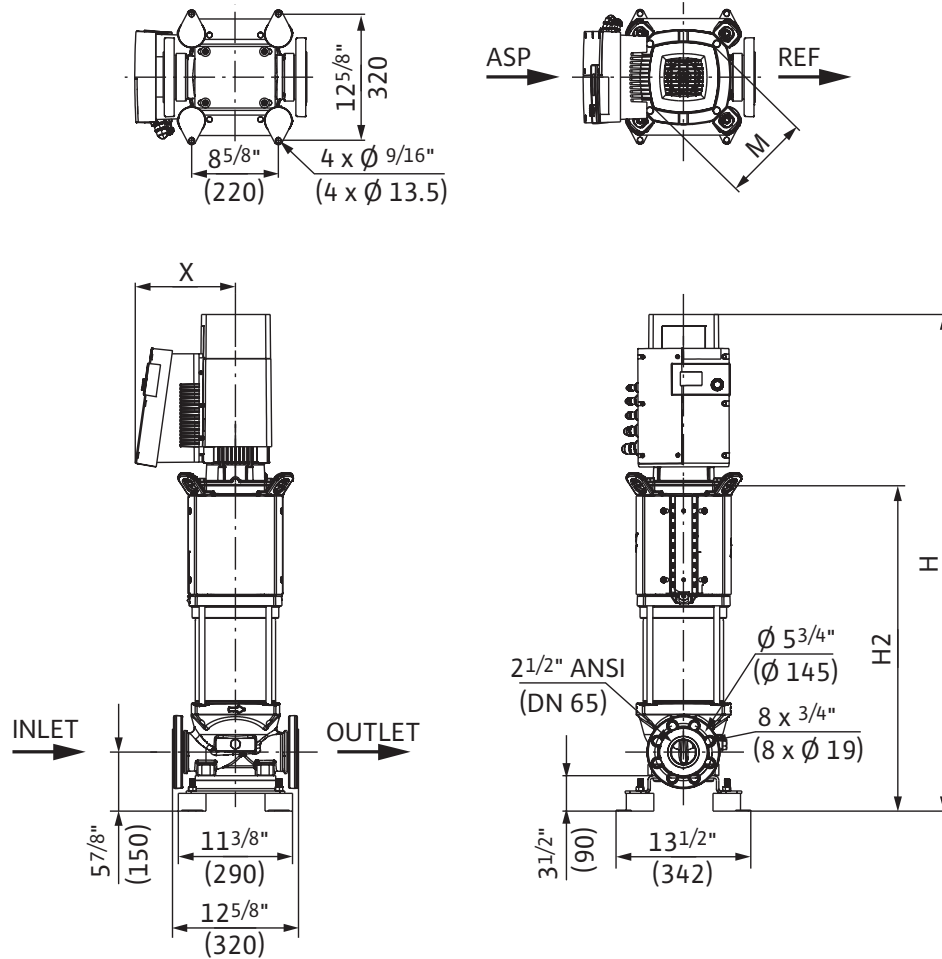

Submittal Data Sheet

High-Efficiency Multistage Pumps

Helix EXCEL 190-01 Dimensions & Weights

Dimensions and Weights

Model	Dimensions - Inches (mm)				Weight lbs (kg)
	H	H2	ØM	X	
Helix EXCEL 190-01	35 1/4	22 5/16	8 3/8	9 3/4	167.5
	(895)	(567)	(206)	(248)	(76)