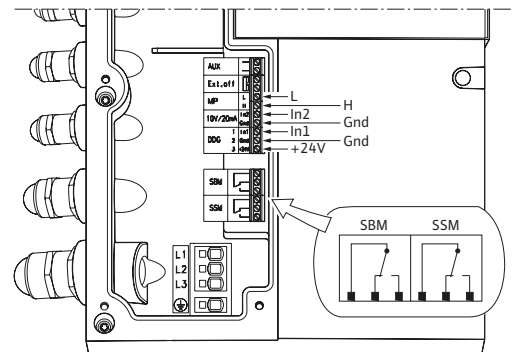

WILO USA LLC

Tel: (888) 945-6872 Web: www.wilo-usa.com
Fax: (888) 945-6873 Email: info@wilo-usa.com

WILO Canada Inc.

Tel: (866) 945-6236 Web: www.wilo-canada.com
Fax: (403) 277-9456 Email: info@wilo-canada.com

WILO Mexico

Tel: +52 55 5586 3209 Web: www.wilo-mexico.com.mx
Fax: +52 1 55 5413 4165 Email: info@wilo.com.mx