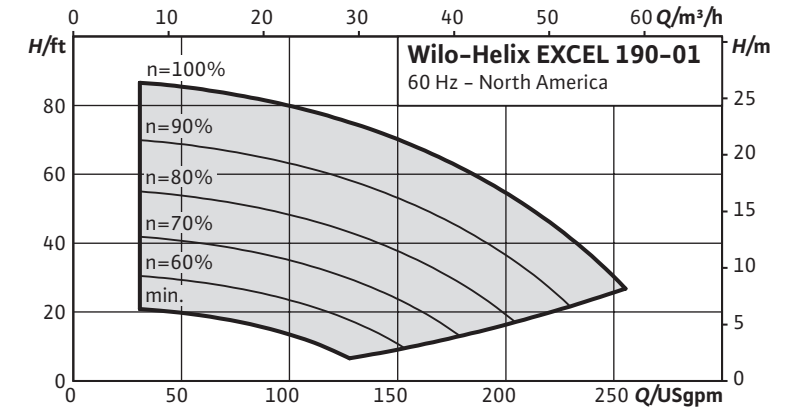

Submittal Data Sheet

High-Efficiency Multistage Pumps

Helix EXCEL 190-01

Project:	
Engineer:	
Contractor:	
Submitted By:	Date:
Approved By:	Date:

Tag #	Model #	Flow	Head	Volute	Control Mode	HP	Phase	Voltage
	Helix EXCEL 190-01					4.3	3	460

Submittal Data Sheet

High-Efficiency Multistage Pumps

Helix EXCEL 190-01 Dimensions & Weights

Dimensions and Weights

Model	Dimensions - Inches (mm)				Weight lbs (kg)
	H	H2	ØM	X	
Helix EXCEL 190-01	35 1/4	22 5/16	8 3/8	9 3/4	167.5
	(895)	(567)	(206)	(248)	(76)