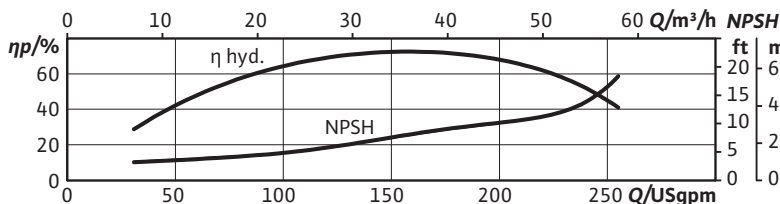

Submittal Data Sheet

High-Efficiency Multistage Pumps

Helix EXCEL 190-01

Project:	
Engineer:	
Contractor:	
Submitted By:	Date:
Approved By:	Date:

Tag #	Model #	Flow	Head	Volute	Control Mode	HP	Phase	Voltage
	Helix EXCEL 190-01					4.3	3	460

Technical Data	
Liquid Temp Range	-4 to 248 F (-20° C to 120° C)
Fluid Compatibility	Water, up to 50/50 Water-Glycol
Max Operating Pressure	232.1/362.6 PSI
Mains Voltage	460V (±10%) 60Hz
Protection Class	IP 55, Class F Insulation
Ambient Temp Range	5°F to 104°F (-15°C to 40°C)
Ambient Humidity	< 90% without condensation

Submittal Data Sheet

High-Efficiency Multistage Pumps

Helix EXCEL 190-01 Dimensions & Weights

Dimensions and Weights

Model	Dimensions - Inches (mm)				Weight lbs (kg)
	H	H2	ØM	X	
Helix EXCEL 190-01	35 1/4	22 5/16	8 3/8	9 3/4	167.5
	(895)	(567)	(206)	(248)	(76)