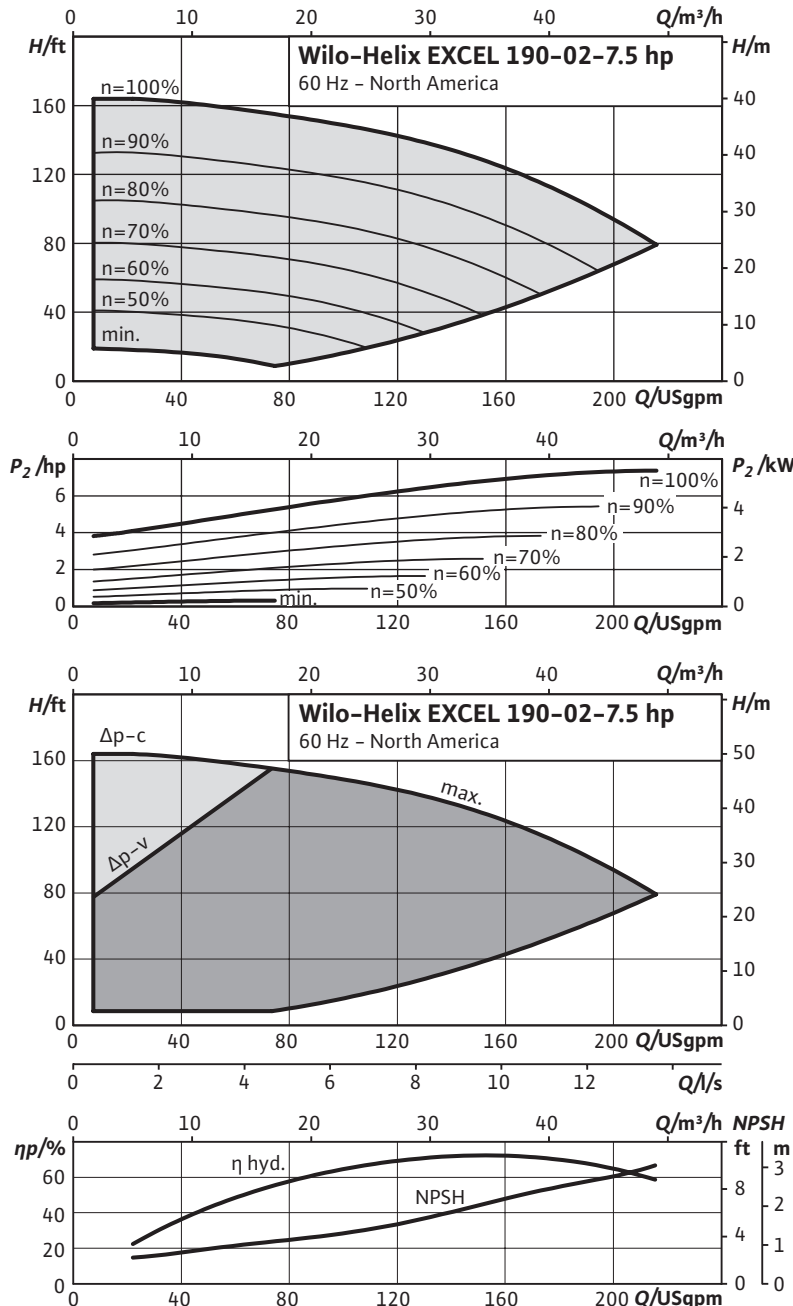

Submittal Data Sheet

High-Efficiency Multistage Pumps

Helix EXCEL 190-02-7.5hp

Project:	
Engineer:	
Contractor:	
Submitted By:	Date:
Approved By:	Date:

Tag #	Model #	Flow	Head	Volute	Control Mode	HP	Phase	Voltage
	Helix EXCEL 190-02-7.5hp					7.5	3	460

Submittal Data Sheet

High-Efficiency Multistage Pumps

Helix EXCEL 190-02-7.5hp Dimensions & Weights

Dimensions and Weights

Model	Dimensions - Inches (mm)				Weight lbs (kg)
	H	H2	ØM	X	
Helix EXCEL 190-02-7.5	46 ^{1/4}	30 ^{1/16}	8 ^{3/4}	10 ^{9/16}	218.3
	(1174)	(764)	(223)	(268)	(99)