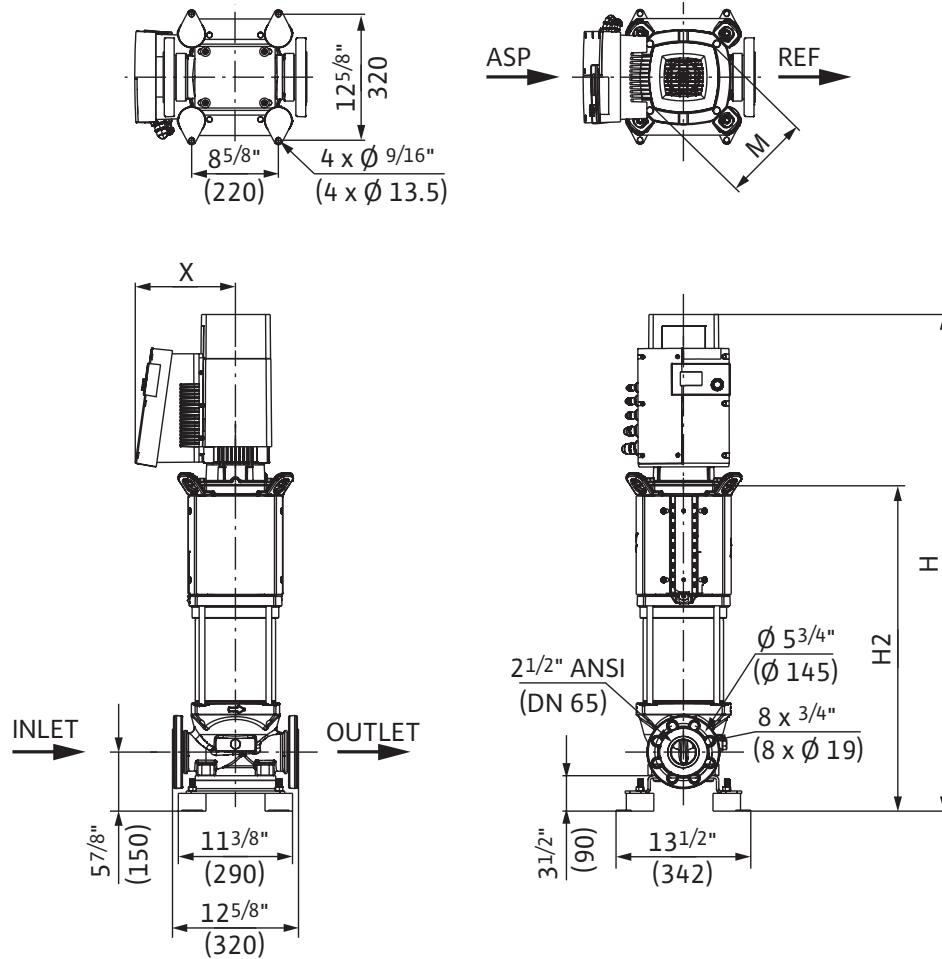

Submittal Data Sheet

High-Efficiency Multistage Pumps

Helix EXCEL 190-02-7.5hp Dimensions & Weights

Dimensions and Weights

Model	Dimensions - Inches (mm)				Weight lbs (kg)
	H	H2	ØM	X	
Helix EXCEL 190-02-7.5	46 ^{1/4}	30 ^{1/16}	8 ^{3/4}	10 ^{9/16}	218.3
	(1174)	(764)	(223)	(268)	(99)