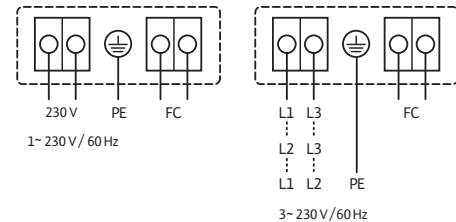

ECM Motor Data (Single Motor Operation)

Model	hp	Speed	Watts	FLA
		RPM	W	1~230V
Stratos D 2x3-40	0.469	1400 - 4600	25-470	0.20-2.05

*NOTE: Three phase connections are subject to local electrical codes