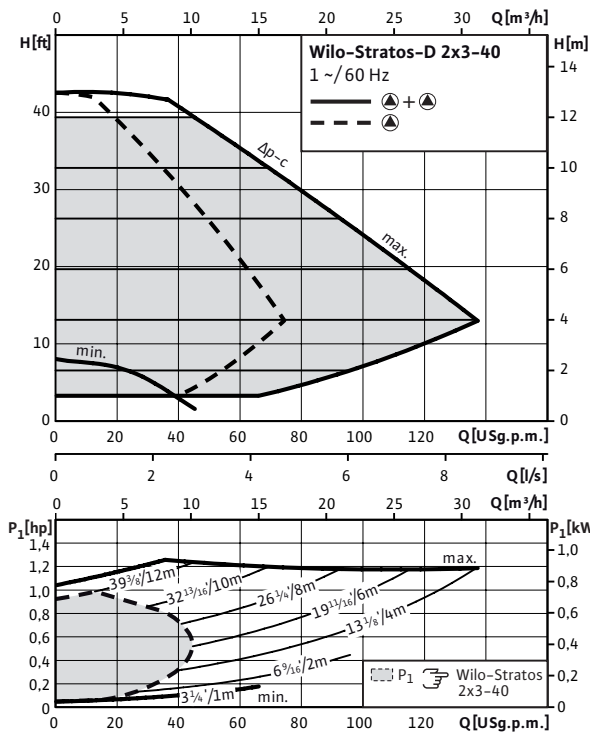

Submittal Data Sheet

Wilo Stratos D - High Efficiency Circulators

Stratos D 2x3-40

	Project:	
	Engineer:	
	Contractor:	
	Submitted By:	Date:
	Approved By:	Date:

Tag #	Model #	Flow	Head	Control Mode	Cycle	Phase	Voltage
	Stratos D 2x3-40				60Hz	1	230V

Dimensions & Weights

Dimensions and Weights

Model	Dimensions - Inches (mm)				Weight - lbs (kg)
	b ₁	b ₂	b ₄	b ₅	
Stratos D 2x3-40	5 ¹⁵ / ₁₆	5 ¹¹ / ₁₆	5 ¹¹ / ₁₆	5 ¹¹ / ₁₆	41.9
	(151)	(144)	(145)	(145)	(19)

Flange Dimensions

Dia.	Dimensions - Inches (mm)			
	∅D	∅d	∅k	n x d _L
2"	5 ¹ / ₄	3 ⁷ / ₁₆	4	4 x ∅ ⁹ / ₁₆
	(133)	(87)	(102)	(4 x ∅ 14)

ECM Motor Data (Single Motor Operation)

Model	hp	Speed	Watts	FLA
		RPM	W	1~230V
Stratos D 2x3-40	0.469	1400 - 4600	25-470	0.20-2.05