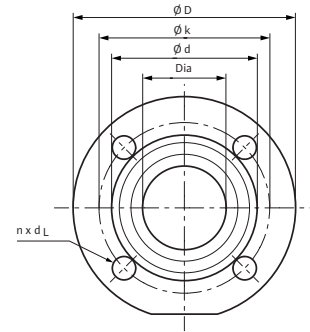

Dimensions & Weights

Dimensions and Weights

Model	Dimensions - Inches (mm)				Weight - lbs (kg)
	b ₁	b ₂	b ₄	b ₅	
Stratos D 2x3-40	5 ¹⁵ / ₁₆	5 ¹¹ / ₁₆	5 ¹¹ / ₁₆	5 ¹¹ / ₁₆	41.9
	(151)	(144)	(145)	(145)	(19)

Flange Dimensions

Dia.	Dimensions - Inches (mm)			
	∅D	∅d	∅k	n x d _L
2"	5 ¹ / ₄	3 ⁷ / ₁₆	4	4 x ∅ ⁹ / ₁₆
	(133)	(87)	(102)	(4 x ∅ 14)

ECM Motor Data (Single Motor Operation)

Model	hp	Speed	Watts	FLA
		RPM	W	1~230V
Stratos D 2x3-40	0.469	1400 - 4600	25-470	0.20-2.05