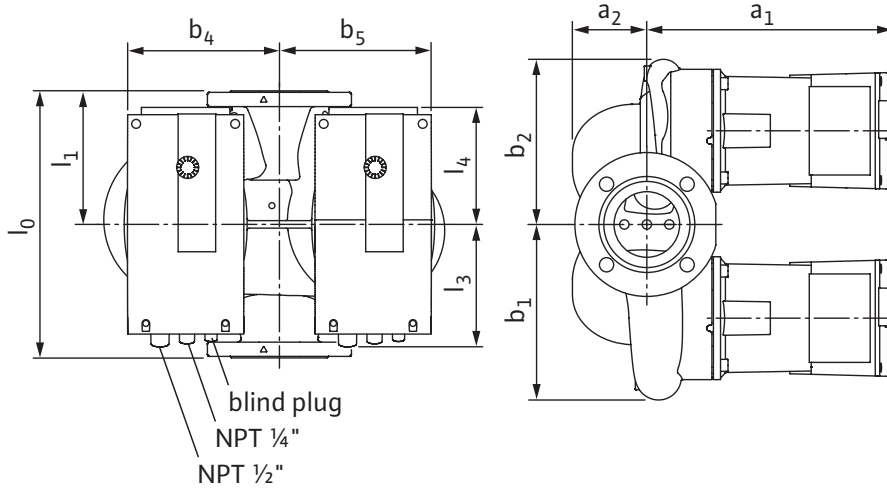

Materials of Construction

Pump Volute	Cast iron (EN-GJL-250) Cataphoresis Coated
Impeller	Composite (PPS-40% GF)
Shaft	Stainless Steel (X46Cr13)
Bearing	Metal Impregnated Carbon

IR Module Selection

Module 1	Module 2	Module
		BACnet / Dual Pump
		LONworks / Dual Pump
		SBM Run Signal / Ext. Off / Dual Pump
		SBM Run Signal / 0-10v / Dual Pump
		Ext. Min / 0-10v / Dual Pump
		Ext. Off / 0-10v / Dual Pump
		None

Dimensions & Weights

Dimensions and Weights

Model	Dimensions - Inches (mm)				Weight - lbs (kg)
	b ₁	b ₂	b ₄	b ₅	
Stratos D 2x3-40	5 ¹⁵ / ₁₆	5 ¹¹ / ₁₆	5 ¹¹ / ₁₆	5 ¹¹ / ₁₆	41.9
	(151)	(144)	(145)	(145)	(19)

Flange Dimensions

Dia.	Dimensions - Inches (mm)			
	∅D	∅d	∅k	n x d _L
2"	5 ¹ / ₄	3 ⁷ / ₁₆	4	4 x ∅ ⁹ / ₁₆
	(133)	(87)	(102)	(4 x ∅ 14)

ECM Motor Data (Single Motor Operation)

Model	hp	Speed	Watts	FLA
		RPM	W	1~230V
Stratos D 2x3-40	0.469	1400 - 4600	25-470	0.20-2.05