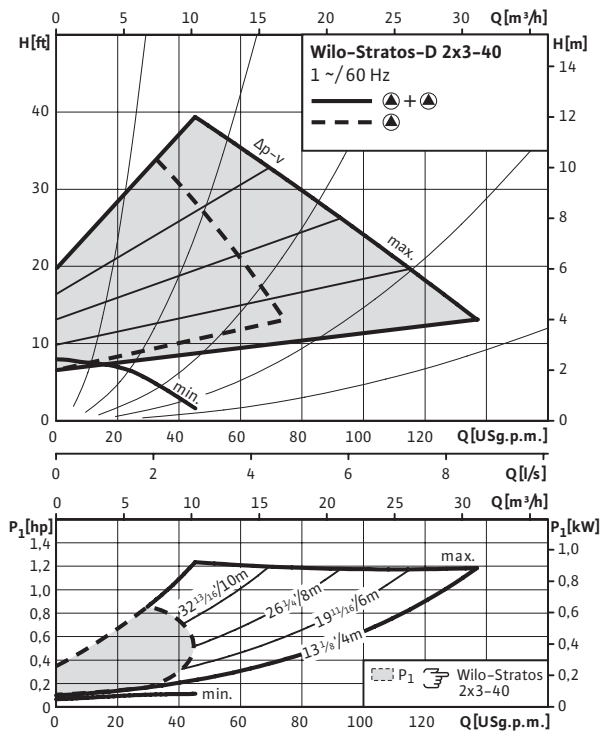

Submittal Data Sheet

Wilo Stratos D - High Efficiency Circulators

Stratos D 2x3-40

	Project:	
	Engineer:	
	Contractor:	
	Submitted By:	Date:
	Approved By:	Date:

Tag #	Model #	Flow	Head	Control Mode	Cycle	Phase	Voltage
	Stratos D 2x3-40				60Hz	1	230V

Dimensions & Weights

Dimensions and Weights

Model	Dimensions - Inches (mm)				Weight - lbs (kg)
	b ₁	b ₂	b ₄	b ₅	
Stratos D 2x3-40	5 ¹⁵ / ₁₆	5 ¹¹ / ₁₆	5 ¹¹ / ₁₆	5 ¹¹ / ₁₆	41.9
	(151)	(144)	(145)	(145)	(19)