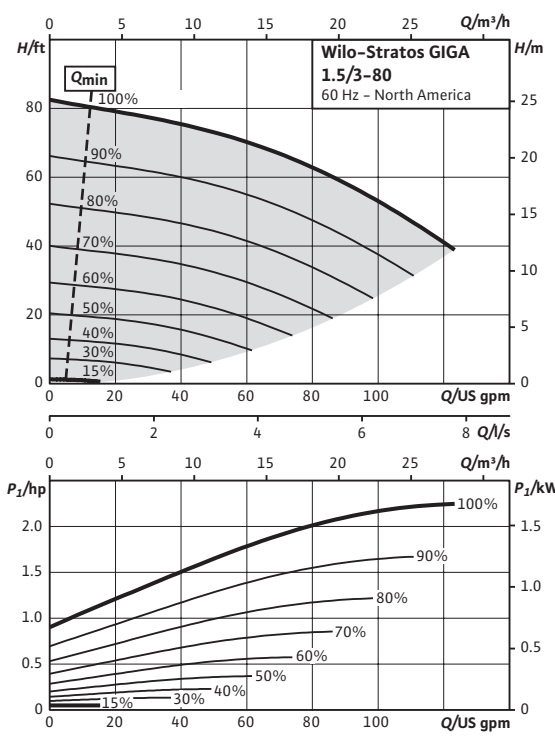

Submittal Data Sheet

Wilco-Stratos GIGA - High-Efficiency In-Line Pumps

Wilo-Stratos GIGA 1.5/3-80							
		Project:					
		Engineer:					
		Contractor:					
		Submitted By:			Date:		
		Approved By:			Date:		
Tag #	Model #	Flow	Head	Control Mode	Cycle	Phase	Voltage
	Wilo-Stratos GIGA 1.5/3-80					3	460