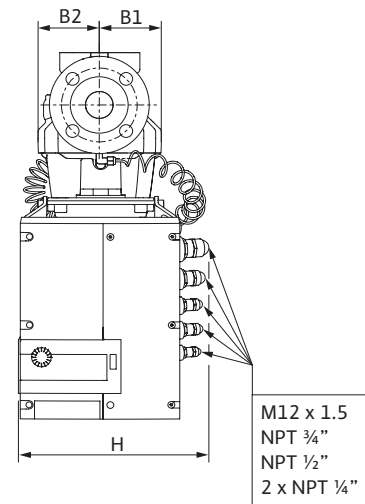

Submittal Data Sheet

Wilo-Stratos GIGA - High-Efficiency In-Line Pumps

Dimensions & Weights

Dimensions and Weights

Model	Dimensions - Inches (mm)														Weight lbs (kg)
	I ₀	A	B1	B2	B3	B4	C	E	F	ØG	H	L1	M	X	
Wilo-Stratos GIGA 1.5/3-80	11½ (292)	3¾ (86)	3½ (89)	3½ (89)	5 ¹ / ₁₆ (129)	9¼ (248)	3 ⁵ / ₈ (92)	4 ⁷ / ₈ (124)	1 ⁵ / ₈ (41)	6 ⁵ / ₈ (168)	10 ⁷ / ₈ (277)	18¼ (463)	5½ (140)	8 ⁷ / ₈ (225)	89 (41)

Flange Dimensions - 125#ANSI

Dimensions - Inches (mm)				
Dia.	ØD	Ød	Øk	n x Ød _L
1.5"	6 ¹ / ₈ (155)	3 ⁹ / ₁₆ (90)	3 ⁷ / ₈ (99)	4 x 5/8 (4 x 16)

EC Motor Data (Single Motor Operation)

Model	P ₂ Rated	P ₁	Speed	FLA
	hp	kW	RPM	3~480V
Wilo-Stratos GIGA 1.5/3-80	2.3	1.7	500-4000	2.2A