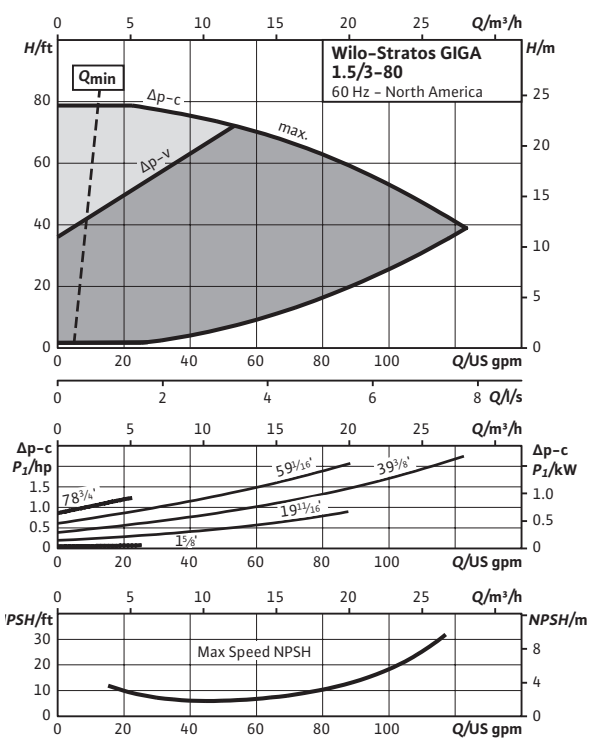

Submittal Data Sheet

Wilco-Stratos GIGA - High-Efficiency In-Line Pumps

Wilo-Stratos GIGA 1.5/3-80							
		Project:					
		Engineer:					
		Contractor:					
		Submitted By:			Date:		
		Approved By:			Date:		
Tag #	Model #	Flow	Head	Control Mode	Cycle	Phase	Voltage
	Wilo-Stratos GIGA 1.5/3-80					3	460

Materials of Construction	
Pump Volute	Cast Iron Cataphoresis Coated (ASTM A48 / EN-GJL-250)
Impeller	Composite (PPS-GF40) Integral Stainless Inlet
Shaft	Stainless Steel (AISI 420 / 1.4122)
Mechanical Seal	SiC/SiC-NBR (Q7Q7X4GG)

Submittal Data Sheet

Wilo-Stratos GIGA - High-Efficiency In-Line Pumps

Dimensions & Weights

Dimensions and Weights

Model	Dimensions - Inches (mm)														Weight lbs (kg)
	I ₀	A	B1	B2	B3	B4	C	E	F	ØG	H	L1	M	X	
Wilo-Stratos GIGA 1.5/3-80	11½ (292)	3¾ (86)	3½ (89)	3½ (89)	5 ¹ / ₁₆ (129)	9¼ (248)	3 ⁵ / ₈ (92)	4 ⁷ / ₈ (124)	1 ⁵ / ₈ (41)	6 ⁵ / ₈ (168)	10 ⁷ / ₈ (277)	18¼ (463)	5½ (140)	8 ⁷ / ₈ (225)	89 (41)