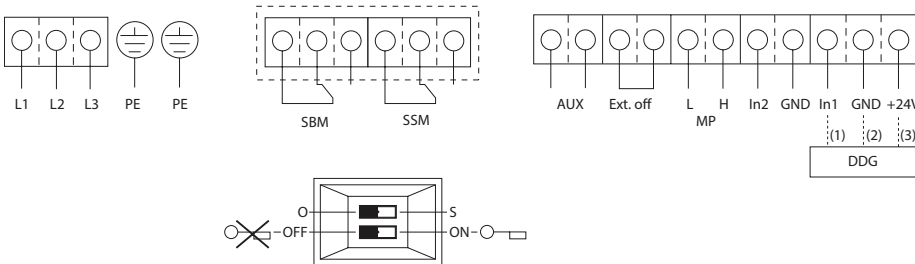

Submittal Data Sheet

Wilo-Stratos GIGA - High-Efficiency In-Line Pumps

Dimensions & Weights

Dimensions and Weights

Model	Dimensions - Inches (mm)														Weight lbs (kg)
	I ₀	A	B1	B2	B3	B4	C	E	F	ØG	H	L1	M	X	
Wilo-Stratos GIGA 1.5/3-80	11½ (292)	3¾ (86)	3½ (89)	3½ (89)	5 ¹ / ₁₆ (129)	9¼ (248)	3 ⁵ / ₈ (92)	4 ⁷ / ₈ (124)	1 ⁵ / ₈ (41)	6 ⁵ / ₈ (168)	10 ⁷ / ₈ (277)	18¼ (463)	5½ (140)	8 ⁷ / ₈ (225)	89 (41)

Flange Dimensions - 125#ANSI

Dimensions - Inches (mm)				
Dia.	ØD	Ød	Øk	n x Ød _L
1.5"	6 ¹ / ₈ (155)	3 ⁹ / ₁₆ (90)	3 ⁷ / ₈ (99)	4 x 5/8 (4 x 16)

EC Motor Data (Single Motor Operation)

Model	P ₂ Rated	P ₁	Speed	FLA
	hp	kW	RPM	3~480V
Wilo-Stratos GIGA 1.5/3-80	2.3	1.7	500-4000	2.2A