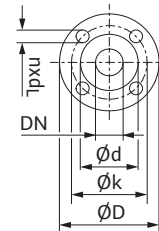

Submittal Data Sheet

Wilo-Stratos GIGA - High-Efficiency In-Line Pumps

Dimensions & Weights

Dimensions and Weights

Model	Dimensions - Inches (mm)														Weight lbs (kg)
	I ₀	A	B1	B2	B3	B4	C	E	F	ØG	H	L1	M	X	
Wilo-Stratos GIGA 1.5/3-80	11½ (292)	3¾ (86)	3½ (89)	3½ (89)	5 ¹ / ₁₆ (129)	9¼ (248)	3 ⁵ / ₈ (92)	4 ⁷ / ₈ (124)	1 ⁵ / ₈ (41)	6 ⁵ / ₈ (168)	10 ⁷ / ₈ (277)	18¼ (463)	5½ (140)	8 ⁷ / ₈ (225)	89 (41)

Flange Dimensions - 125#ANSI

Dimensions - Inches (mm)				
Dia.	ØD	Ød	Øk	n x Ød _L
1.5"	6 ¹ / ₈ (155)	3 ⁹ / ₁₆ (90)	3 ⁷ / ₈ (99)	4 x 5/8 (4 x 16)

EC Motor Data (Single Motor Operation)

Model	P ₂ Rated	P ₁	Speed	FLA
	hp	kW	RPM	3~480V
Wilo-Stratos GIGA 1.5/3-80	2.3	1.7	500-4000	2.2A