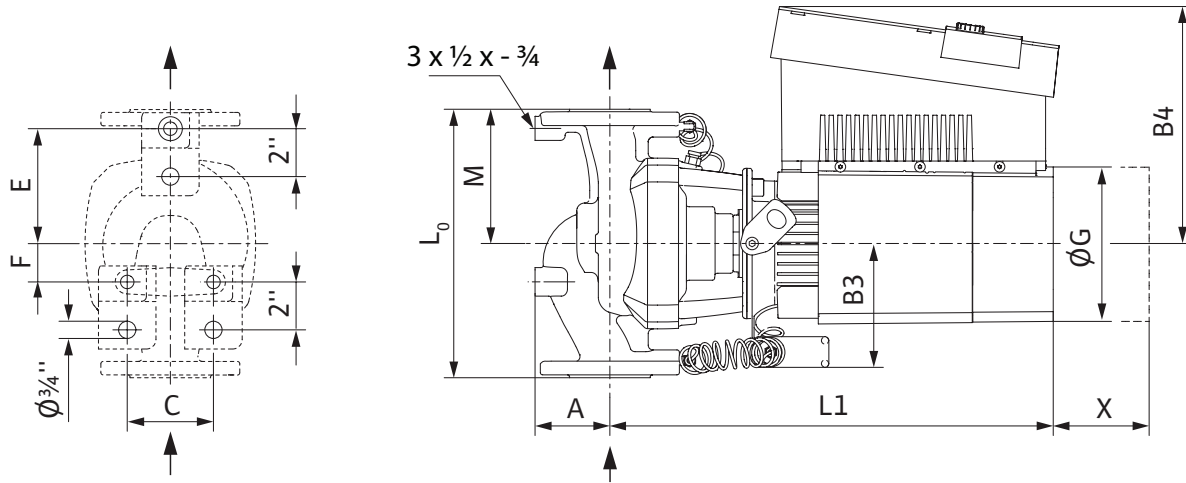

Submittal Data Sheet

Wilo-Stratos GIGA - High-Efficiency In-Line Pumps

Dimensions & Weights

Dimensions and Weights

Model	Dimensions - Inches (mm)														Weight lbs (kg)
	I ₀	A	B1	B2	B3	B4	C	E	F	ØG	H	L1	M	X	
Wilo-Stratos GIGA 1.5/3-80	11½ (292)	3¾ (86)	3½ (89)	3½ (89)	5 ¹ / ₁₆ (129)	9¼ (248)	3 ⁵ / ₈ (92)	4 ⁷ / ₈ (124)	1 ⁵ / ₈ (41)	6 ⁵ / ₈ (168)	10 ⁷ / ₈ (277)	18¼ (463)	5½ (140)	8 ⁷ / ₈ (225)	89 (41)

Flange Dimensions - 125#ANSI

Dimensions - Inches (mm)				
Dia.	ØD	Ød	Øk	n x Ød _L
1.5"	6 ¹ / ₈ (155)	3 ⁹ / ₁₆ (90)	3 ⁷ / ₈ (99)	4 x 5/8 (4 x 16)

EC Motor Data (Single Motor Operation)

Model	P ₂ Rated	P ₁	Speed	FLA
	hp	kW	RPM	3~480V
Wilo-Stratos GIGA 1.5/3-80	2.3	1.7	500-4000	2.2A