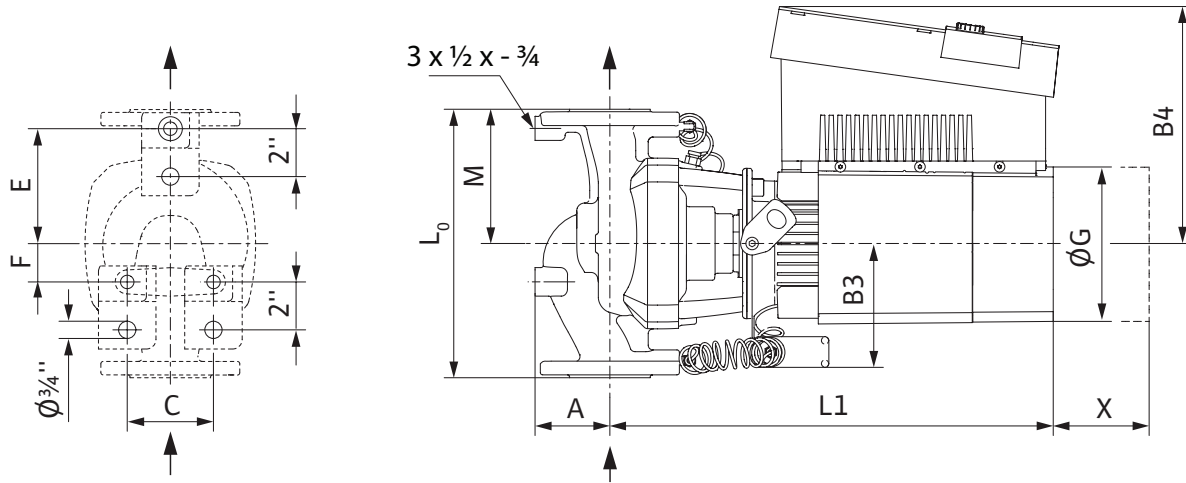

Submittal Data Sheet

Wilo-Stratos GIGA - High-Efficiency In-Line Pumps

Dimensions & Weights

Dimensions and Weights

Model	Dimensions - Inches (mm)														Weight lbs (kg)
	I ₀	A	B1	B2	B3	B4	C	E	F	ØG	H	L1	M	X	
Wilo-Stratos GIGA 2/3-105	12 (305)	3.5 (89)	3½ (89)	3½ (89)	5 ³ / ₁₆ (129)	9¾ (248)	3 ⁵ / ₈ (92)	4 ⁷ / ₈ (124)	1 ⁵ / ₈ (41)	6 ⁵ / ₈ (168)	10 ⁷ / ₈ (277)	18 ¹ / ₈ (460)	5½ (140)	8 ⁷ / ₈ (225)	93 (42)

Flange Dimensions - 125#ANSI

Dimensions - Inches (mm)				
Dia.	ØD	Ød	Øk	n x Ød _L
2"	6½ (165)	4 ³ / ₁₆ (106)	4¾ (121)	4 x ¾ (4 x 19)

EC Motor Data (Single Motor Operation)

Model	P ₂ Rated	P ₁	Speed	FLA
	hp	kW	RPM	3~480V
Wilo-Stratos GIGA 2/3-105	4	3.2	500-5000	3.9