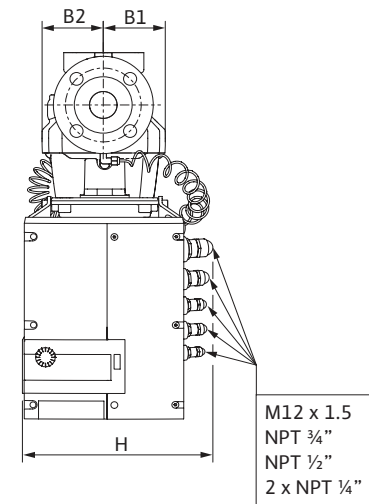

Submittal Data Sheet

Wilo-Stratos GIGA - High-Efficiency In-Line Pumps

Dimensions & Weights

Dimensions and Weights

Model	Dimensions - Inches (mm)														Weight lbs (kg)
	I ₀	A	B1	B2	B3	B4	C	E	F	ØG	H	L1	M	X	
Wilo-Stratos GIGA 2/3-105	12 (305)	3.5 (89)	3½ (89)	3½ (89)	5 ³ / ₁₆ (129)	9¾ (248)	3 ⁵ / ₈ (92)	4 ⁷ / ₈ (124)	1 ⁵ / ₈ (41)	6 ⁵ / ₈ (168)	10 ⁷ / ₈ (277)	18 ¹ / ₈ (460)	5½ (140)	8 ⁷ / ₈ (225)	93 (42)

Flange Dimensions - 125#ANSI

Dimensions - Inches (mm)				
Dia.	ØD	Ød	Øk	n x Ød _L
2"	6½ (165)	4 ³ / ₁₆ (106)	4¾ (121)	4 x ¾ (4 x 19)

EC Motor Data (Single Motor Operation)

Model	P ₂ Rated	P ₁	Speed	FLA
	hp	kW	RPM	3~480V
Wilo-Stratos GIGA 2/3-105	4	3.2	500-5000	3.9