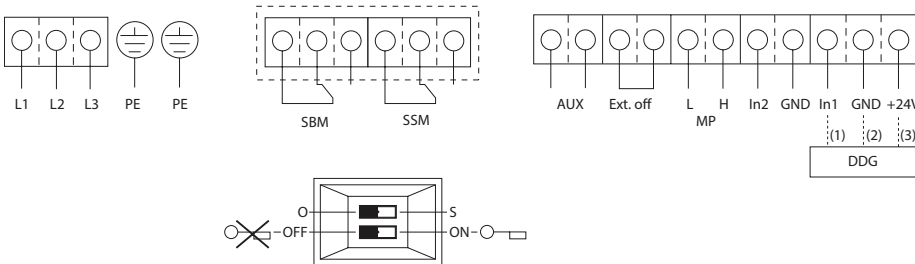

Submittal Data Sheet

Wilo-Stratos GIGA - High-Efficiency In-Line Pumps

Dimensions & Weights

Dimensions and Weights

Model	Dimensions - Inches (mm)														Weight lbs (kg)
	I ₀	A	B1	B2	B3	B4	C	E	F	ØG	H	L1	M	X	
Wilo-Stratos GIGA 2/3-105	12 (305)	3.5 (89)	3½ (89)	3½ (89)	5 ³ / ₁₆ (129)	9¾ (248)	3 ⁵ / ₈ (92)	4 ⁷ / ₈ (124)	1 ⁵ / ₈ (41)	6 ⁵ / ₈ (168)	10 ⁷ / ₈ (277)	18 ¹ / ₈ (460)	5½ (140)	8 ⁷ / ₈ (225)	93 (42)

Flange Dimensions - 125#ANSI

Dimensions - Inches (mm)				
Dia.	ØD	Ød	Øk	n x Ød _L
2"	6½ (165)	4 ³ / ₁₆ (106)	4¾ (121)	4 x ¾ (4 x 19)

EC Motor Data (Single Motor Operation)

Model	P ₂ Rated	P ₁	Speed	FLA
	hp	kW	RPM	3~480V
Wilo-Stratos GIGA 2/3-105	4	3.2	500-5000	3.9