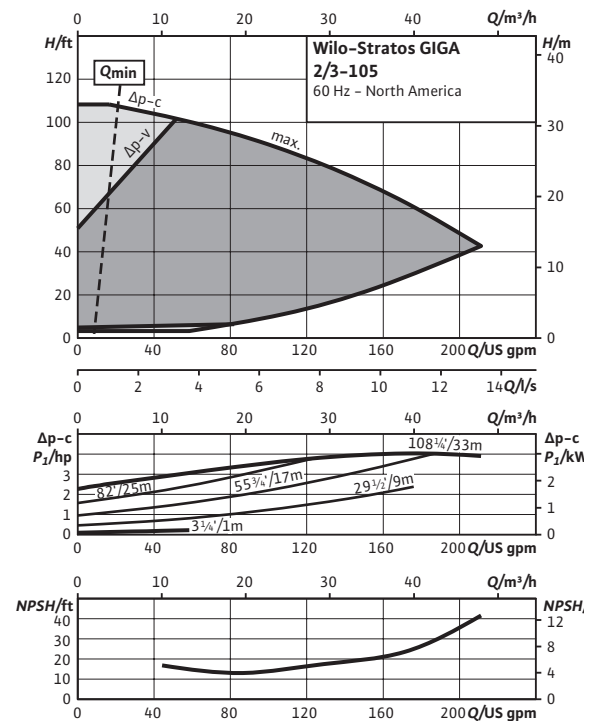

Submittal Data Sheet

Wilo-Stratos GIGA - High-Efficiency In-Line Pumps

Wilo-Stratos GIGA 2/3-105

Project:	
Engineer:	
Contractor:	
Submitted By:	Date:
Approved By:	Date:

Tag #	Model #	Flow	Head	Control Mode	Cycle	Phase	Voltage
	Wilo-Stratos GIGA 2/3-105					3	460

Technical Data	
Liquid Temp Range	-4°F to 248°F (-20°C to +120°C)
Fluid Capability	Water 50/50 Water-Glycol Mixtures
Max Operating Pressure	232 PSI 248°F (water only) 194°F (50% propylene)
Mains Voltage	3- 380-480V ±10% 50/60Hz
Protection Class	IP 55, Class F Insulation
Ambient Temp Range	32°F to 104°F (0°C to 40°C)
Max Relative Humidity	32°F to 86°F (0°C to 30°C): 90% 87°F to 104°F (31°C to 40°C): 60%
Sound Level	< 74 dBA

Materials of Construction	
Pump Volute	Cast Iron Cataphoresis Coated (ASTM A48 / EN-GJL-250)
Impeller	Composite (PPS-GF40) Integral Stainless Inlet
Shaft	Stainless Steel (AISI 420 / 1.4122)
Mechanical Seal	SiC/SiC-NBR (Q7Q7X4GG)

Submittal Data Sheet

Wilo-Stratos GIGA - High-Efficiency In-Line Pumps

Dimensions & Weights

Dimensions and Weights

Model	Dimensions - Inches (mm)														Weight lbs (kg)
	I ₀	A	B1	B2	B3	B4	C	E	F	ØG	H	L1	M	X	
Wilo-Stratos GIGA 2/3-105	12 (305)	3.5 (89)	3½ (89)	3½ (89)	5 ³ / ₁₆ (129)	9¾ (248)	3 ⁵ / ₈ (92)	4 ⁷ / ₈ (124)	1 ⁵ / ₈ (41)	6 ⁵ / ₈ (168)	10 ⁷ / ₈ (277)	18 ¹ / ₈ (460)	5½ (140)	8 ⁷ / ₈ (225)	93 (42)