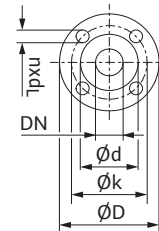

Submittal Data Sheet

Wilo-Stratos GIGA - High-Efficiency In-Line Pumps

Dimensions & Weights

Dimensions and Weights

Model	Dimensions - Inches (mm)														Weight lbs (kg)
	I ₀	A	B1	B2	B3	B4	C	E	F	ØG	H	L1	M	X	
Wilo-Stratos GIGA 2/3-105	12 (305)	3.5 (89)	3½ (89)	3½ (89)	5 ³ / ₁₆ (129)	9¾ (248)	3 ⁵ / ₈ (92)	4 ⁷ / ₈ (124)	1 ⁵ / ₈ (41)	6 ⁵ / ₈ (168)	10 ⁷ / ₈ (277)	18 ¹ / ₈ (460)	5½ (140)	8 ⁷ / ₈ (225)	93 (42)

Flange Dimensions - 125#ANSI

Dimensions - Inches (mm)				
Dia.	ØD	Ød	Øk	n x Ød _L
2"	6½ (165)	4 ³ / ₁₆ (106)	4¾ (121)	4 x ¾ (4 x 19)

EC Motor Data (Single Motor Operation)

Model	P ₂ Rated	P ₁	Speed	FLA
	hp	kW	RPM	3~480V
Wilo-Stratos GIGA 2/3-105	4	3.2	500-5000	3.9