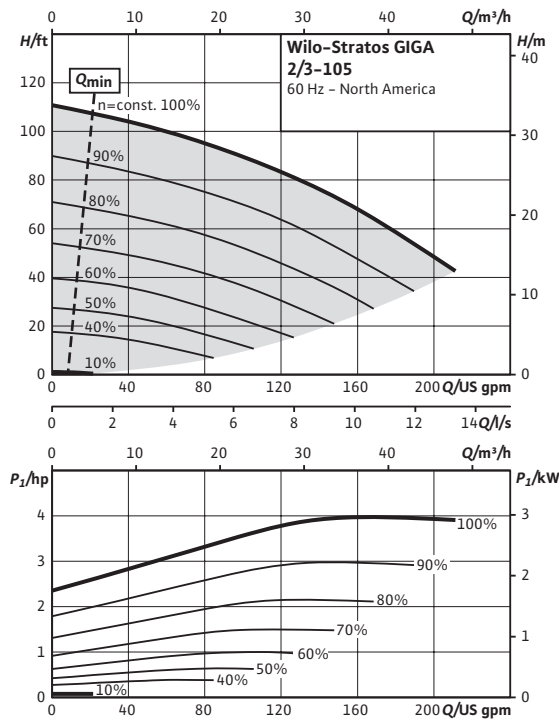

Submittal Data Sheet

Wilo-Stratos GIGA - High-Efficiency In-Line Pumps

Wilo-Stratos GIGA 2/3-105

Project:	
Engineer:	
Contractor:	
Submitted By:	Date:
Approved By:	Date:

Tag #	Model #	Flow	Head	Control Mode	Cycle	Phase	Voltage
	Wilo-Stratos GIGA 2/3-105					3	460