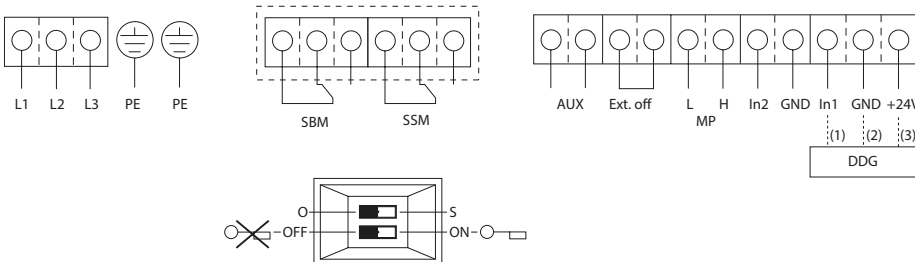

Submittal Data Sheet

Wilo-Stratos GIGA - High-Efficiency In-Line Pumps

Dimensions & Weights

Dimensions and Weights

Model	Dimensions - Inches (mm)														Weight lbs (kg)
	I ₀	A	B1	B2	B3	B4	C	E	F	ØG	H	L1	M	X	
Wilo-Stratos GIGA 2/3-120	12	3½	3½	3½	5 ³ / ₁₆	9¾	3 ⁵ / ₈	4 ⁷ / ₈	1 ⁵ / ₈	6 ⁵ / ₈	10 ⁷ / ₈	17 ⁷ / ₈	5½	8 ⁷ / ₈	90
	(305)	(89)	(89)	(89)	(129)	(248)	(92)	(123)	(42)	(168)	(277)	(454)	(140)	(225)	(41)

Flange Dimensions - 125#ANSI

Dimensions - Inches (mm)				
Dia.	ØD	Ød	Øk	n x Ød _L
2"	6½	4 ³ / ₁₆	4¾	4 x ¾
	(165)	(106)	(121)	(4 x 19)

EC Motor Data (Single Motor Operation)

Model	P ₂ Rated	P ₁	Speed	FLA
	hp	kW	RPM	3~480V
Wilo-Stratos GIGA 2/3-120	4	3.0	500-4600	3.8A