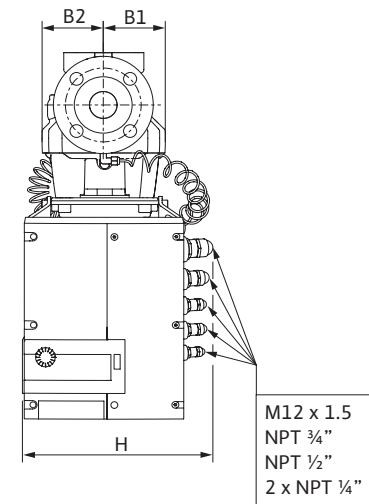

Submittal Data Sheet

Wilo-Stratos GIGA - High-Efficiency In-Line Pumps

Dimensions & Weights

Dimensions and Weights

Model	Dimensions - Inches (mm)														Weight lbs (kg)
	I ₀	A	B1	B2	B3	B4	C	E	F	ØG	H	L1	M	X	
Wilo-Stratos GIGA 2/3-120	12	3½	3½	3½	5 ³ / ₁₆	9¾	3 ⁵ / ₈	4 ⁷ / ₈	1 ⁵ / ₈	6 ⁵ / ₈	10 ⁷ / ₈	17 ⁷ / ₈	5½	8 ⁷ / ₈	90
	(305)	(89)	(89)	(89)	(129)	(248)	(92)	(123)	(42)	(168)	(277)	(454)	(140)	(225)	(41)

Flange Dimensions - 125#ANSI

Dimensions - Inches (mm)				
Dia.	ØD	Ød	Øk	n x Ød _L
2"	6½	4 ³ / ₁₆	4¾	4 x ¾
	(165)	(106)	(121)	(4 x 19)

EC Motor Data (Single Motor Operation)

Model	P ₂ Rated	P ₁	Speed	FLA
	hp	kW	RPM	3~480V
Wilo-Stratos GIGA 2/3-120	4	3.0	500-4600	3.8A