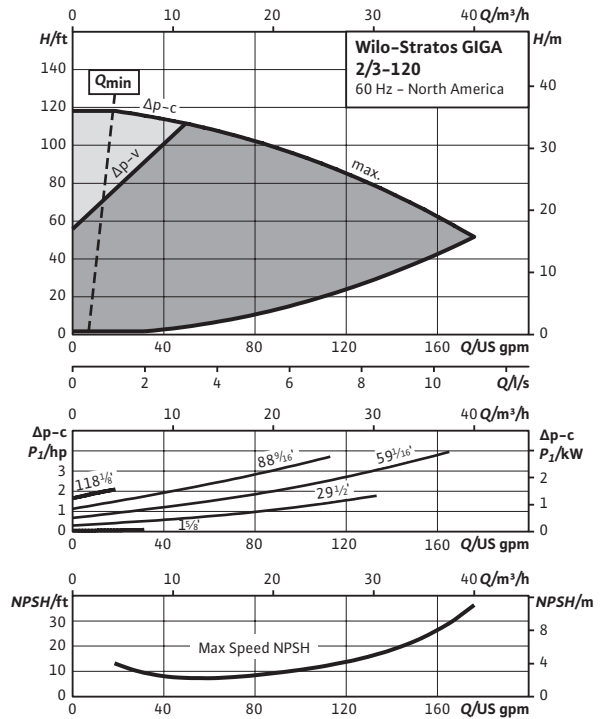

Submittal Data Sheet

Wilco-Stratos GIGA - High-Efficiency In-Line Pumps

Wilco-Stratos GIGA 2/3-120

Project:	
Engineer:	
Contractor:	
Submitted By:	Date:
Approved By:	Date:

Tag #	Model #	Flow	Head	Control Mode	Cycle	Phase	Voltage
	Wilco-Stratos GIGA 2/3-120					3	460

Technical Data	
Liquid Temp Range	-4°F to 248°F (-20°C to +120°C)
Fluid Capability	Water 50/50 Water-Glycol Mixtures
Max Operating Pressure	232 PSI 248°F (water only) 194°F (50% propylene)
Mains Voltage	3- 380-480V ±10% 50/60Hz
Protection Class	IP 55, Class F Insulation
Ambient Temp Range	32°F to 104°F (0°C to 40°C)
Max Relative Humidity	32°F to 86°F (0°C to 30°C): 90% 87°F to 104°F (31°C to 40°C): 60%
Sound Level	< 74 dBA

Materials of Construction	
Pump Volute	Cast Iron Cataphoresis Coated (ASTM A48 / EN-GJL-250)
Impeller	Composite (PPS-GF40) Integral Stainless Inlet
Shaft	Stainless Steel (AISI 420 / 1.4122)
Mechanical Seal	SiC/SiC-NBR (Q7Q7X4GG)

Submittal Data Sheet

Wilo-Stratos GIGA - High-Efficiency In-Line Pumps

Dimensions & Weights

Dimensions and Weights

Model	Dimensions - Inches (mm)														Weight lbs (kg)
	I ₀	A	B1	B2	B3	B4	C	E	F	ØG	H	L1	M	X	
Wilo-Stratos GIGA 2/3-120	12	3½	3½	3½	5 ³ / ₁₆	9¾	3 ⁵ / ₈	4 ⁷ / ₈	1 ⁵ / ₈	6 ⁵ / ₈	10 ⁷ / ₈	17 ⁷ / ₈	5½	8 ⁷ / ₈	90
	(305)	(89)	(89)	(89)	(129)	(248)	(92)	(123)	(42)	(168)	(277)	(454)	(140)	(225)	(41)