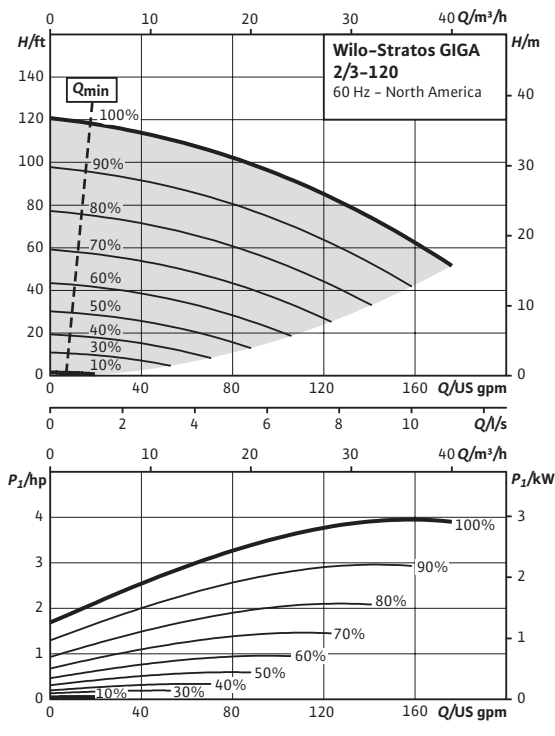

Submittal Data Sheet

Wilco-Stratos GIGA - High-Efficiency In-Line Pumps

Wilco-Stratos GIGA 2/3-120

Project:	
Engineer:	
Contractor:	
Submitted By:	Date:
Approved By:	Date:

Tag #	Model #	Flow	Head	Control Mode	Cycle	Phase	Voltage
	Wilco-Stratos GIGA 2/3-120					3	460

Technical Data	
Liquid Temp Range	-4°F to 248°F (-20°C to +120°C)
Fluid Capability	Water 50/50 Water-Glycol Mixtures
Max Operating Pressure	232 PSI 248°F (water only) 194°F (50% propylene)
Mains Voltage	3- 380-480V ±10% 50/60Hz
Protection Class	IP 55, Class F Insulation
Ambient Temp Range	32°F to 104°F (0°C to 40°C)
Max Relative Humidity	32°F to 86°F (0°C to 30°C): 90% 87°F to 104°F (31°C to 40°C): 60%
Sound Level	< 74 dBA

Materials of Construction	
Pump Volute	Cast Iron Cataphoresis Coated (ASTM A48 / EN-GJL-250)
Impeller	Composite (PPS-GF40) Integral Stainless Inlet
Shaft	Stainless Steel (AISI 420 / 1.4122)
Mechanical Seal	SiC/SiC-NBR (Q7Q7X4GG)

Submittal Data Sheet

Wilo-Stratos GIGA - High-Efficiency In-Line Pumps

Dimensions & Weights

Dimensions and Weights

Model	Dimensions - Inches (mm)														Weight lbs (kg)
	I ₀	A	B1	B2	B3	B4	C	E	F	ØG	H	L1	M	X	
Wilo-Stratos GIGA 2/3-120	12	3½	3½	3½	5 ³ / ₁₆	9¾	3 ⁵ / ₈	4 ⁷ / ₈	1 ⁵ / ₈	6 ⁵ / ₈	10 ⁷ / ₈	17 ⁷ / ₈	5½	8 ⁷ / ₈	90
	(305)	(89)	(89)	(89)	(129)	(248)	(92)	(123)	(42)	(168)	(277)	(454)	(140)	(225)	(41)