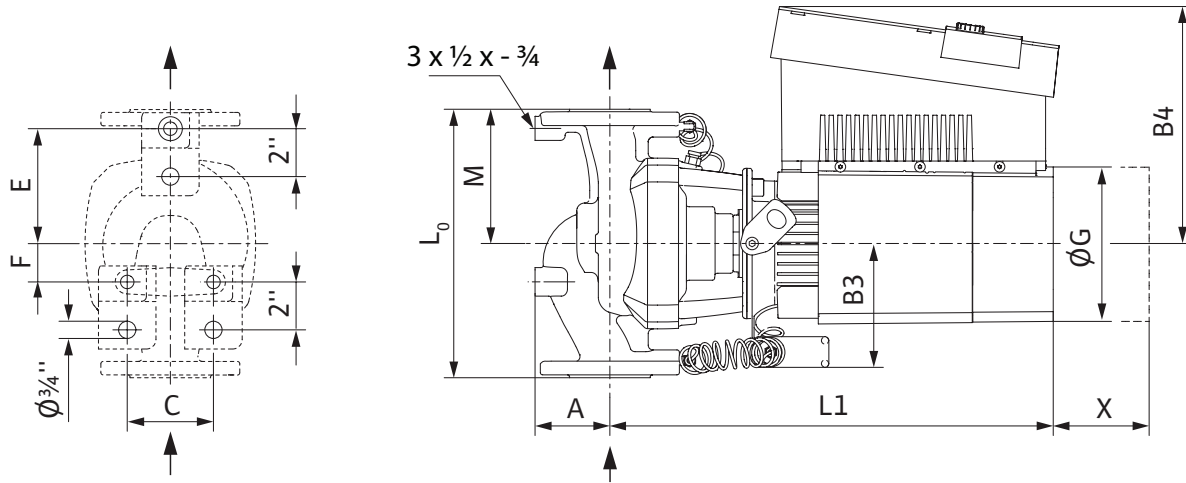

Submittal Data Sheet

Wilo-Stratos GIGA - High-Efficiency In-Line Pumps

Dimensions & Weights

Dimensions and Weights

Model	Dimensions - Inches (mm)														Weight lbs (kg)
	I ₀	A	B1	B2	B3	B4	C	E	F	ØG	H	L1	M	X	
Wilo-Stratos GIGA 2/3-120	12	3½	3½	3½	5 ³ / ₁₆	9¾	3 ⁵ / ₈	4 ⁷ / ₈	1 ⁵ / ₈	6 ⁵ / ₈	10 ⁷ / ₈	17 ⁷ / ₈	5½	8 ⁷ / ₈	90
	(305)	(89)	(89)	(89)	(129)	(248)	(92)	(123)	(42)	(168)	(277)	(454)	(140)	(225)	(41)

Flange Dimensions - 125#ANSI

Dimensions - Inches (mm)				
Dia.	ØD	Ød	Øk	n x Ød _L
2"	6½	4 ³ / ₁₆	4¾	4 x ¾
	(165)	(106)	(121)	(4 x 19)

EC Motor Data (Single Motor Operation)

Model	P ₂ Rated	P ₁	Speed	FLA
	hp	kW	RPM	3~480V
Wilo-Stratos GIGA 2/3-120	4	3.0	500-4600	3.8A