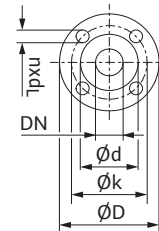

Submittal Data Sheet

Wilo-Stratos GIGA - High-Efficiency In-Line Pumps

Dimensions & Weights

Dimensions and Weights

Model	Dimensions - Inches (mm)														Weight lbs (kg)
	I ₀	A	B1	B2	B3	B4	C	E	F	ØG	H	L1	M	X	
Wilo-Stratos GIGA 2/3-120	12	3½	3½	3½	5 ³ / ₁₆	9¾	3 ⁵ / ₈	4 ⁷ / ₈	1 ⁵ / ₈	6 ⁵ / ₈	10 ⁷ / ₈	17 ⁷ / ₈	5½	8 ⁷ / ₈	90
	(305)	(89)	(89)	(89)	(129)	(248)	(92)	(123)	(42)	(168)	(277)	(454)	(140)	(225)	(41)

Flange Dimensions - 125#ANSI

Dimensions - Inches (mm)				
Dia.	ØD	Ød	Øk	n x Ød _L
2"	6½	4 ³ / ₁₆	4¾	4 x ¾
	(165)	(106)	(121)	(4 x 19)

EC Motor Data (Single Motor Operation)

Model	P ₂ Rated	P ₁	Speed	FLA
	hp	kW	RPM	3~480V
Wilo-Stratos GIGA 2/3-120	4	3.0	500-4600	3.8A