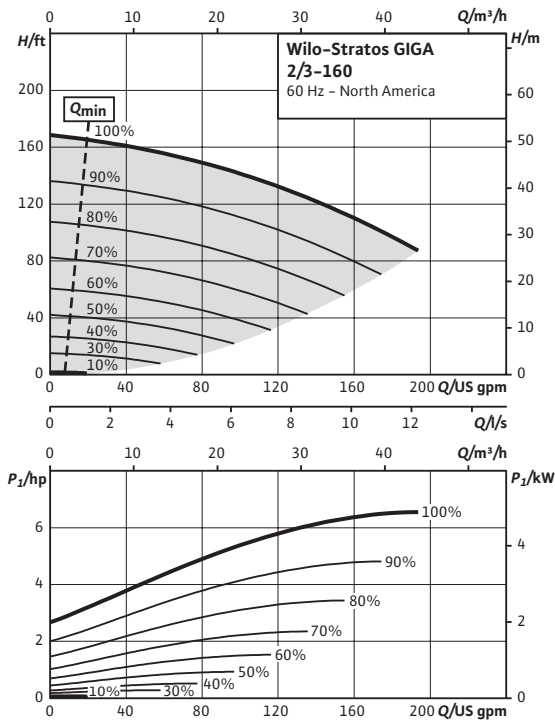

Submittal Data Sheet

Wilco-Stratos GIGA - High-Efficiency In-Line Pumps

Wilo-Stratos GIGA 2/3-160

Project:	
Engineer:	
Contractor:	
Submitted By:	Date:
Approved By:	Date:

Tag #	Model #	Flow	Head	Control Mode	Cycle	Phase	Voltage
	Wilo-Stratos GIGA 2/3-160					3	460

Materials of Construction	
Pump Volute	Cast Iron Cataphoresis Coated (ASTM A48 / EN-GJL-250)
Impeller	Composite (PPS-GF40) Integral Stainless Inlet
Shaft	Stainless Steel (AISI 420 / 1.4122)
Mechanical Seal	SiC/SiC-NBR (Q7Q7X4GG)

Submittal Data Sheet

Wilo-Stratos GIGA - High-Efficiency In-Line Pumps

Dimensions & Weights

Dimensions and Weights

Model	Dimensions - Inches (mm)														Weight lbs (kg)
	I ₀	A	B1	B2	B3	B4	C	E	F	ØG	H	L1	M	X	
Wilo-Stratos GIGA 2/3-160	12 (305)	3½ (89)	3½ (89)	3½ (89)	5 ³ / ₁₆ (129)	9¾ (248)	3 ⁵ / ₈ (92)	4 ⁷ / ₈ (123)	1 ⁵ / ₈ (42)	6 ⁵ / ₈ (168)	10 ⁷ / ₈ (277)	17 ¹⁵ / ₁₆ (454)	5½ (140)	8 ⁷ / ₈ (225)	90 (41)