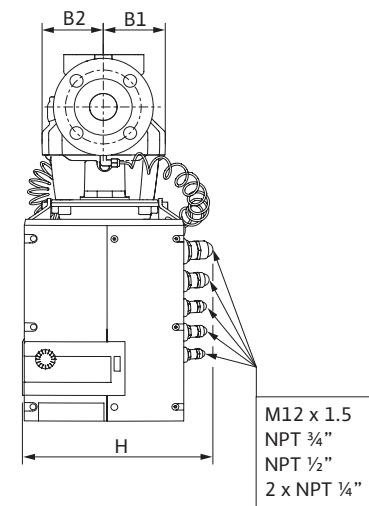

Submittal Data Sheet

Wilo-Stratos GIGA - High-Efficiency In-Line Pumps

Dimensions & Weights

Dimensions and Weights

Model	Dimensions - Inches (mm)														Weight lbs (kg)
	I ₀	A	B1	B2	B3	B4	C	E	F	ØG	H	L1	M	X	
Wilo-Stratos GIGA 2/3-160	12 (305)	3½ (89)	3½ (89)	3½ (89)	5 ³ / ₁₆ (129)	9¾ (248)	3 ⁵ / ₈ (92)	4 ⁷ / ₈ (123)	1 ⁵ / ₈ (42)	6 ⁵ / ₈ (168)	10 ⁷ / ₈ (277)	17 ¹⁵ / ₁₆ (454)	5½ (140)	8 ⁷ / ₈ (225)	90 (41)

Flange Dimensions - 125#ANSI

Dimensions - Inches (mm)				
Dia.	ØD	Ød	Øk	n x Ød _L
2"	6½ (165)	4 ³ / ₁₆ (106)	4¾ (121)	4 x ¾ (4 x 19)

EC Motor Data (Single Motor Operation)

Model	P ₂ Rated	P ₁	Speed	FLA
	hp	kW	RPM	3~480V
Wilo-Stratos GIGA 2/3-160	6.6	4.9	500-5110	6.1A