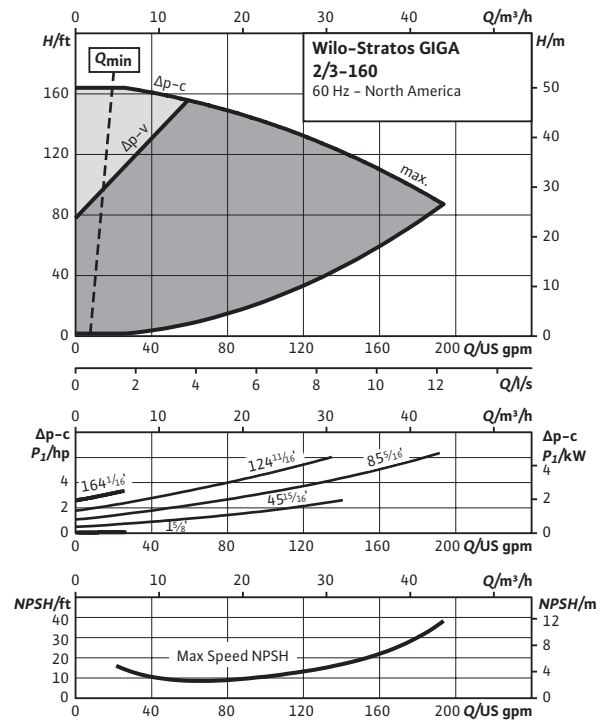

Submittal Data Sheet

Wilco-Stratos GIGA - High-Efficiency In-Line Pumps

Wilo-Stratos GIGA 2/3-160

Project:	
Engineer:	
Contractor:	
Submitted By:	Date:
Approved By:	Date:

Tag #	Model #	Flow	Head	Control Mode	Cycle	Phase	Voltage
	Wilo-Stratos GIGA 2/3-160					3	460

Materials of Construction	
Pump Volute	Cast Iron Cataphoresis Coated (ASTM A48 / EN-GJL-250)
Impeller	Composite (PPS-GF40) Integral Stainless Inlet
Shaft	Stainless Steel (AISI 420 / 1.4122)
Mechanical Seal	SiC/SiC-NBR (Q7Q7X4GG)

Submittal Data Sheet

Wilo-Stratos GIGA - High-Efficiency In-Line Pumps

Dimensions & Weights

Dimensions and Weights

Model	Dimensions - Inches (mm)														Weight lbs (kg)
	I ₀	A	B1	B2	B3	B4	C	E	F	ØG	H	L1	M	X	
Wilo-Stratos GIGA 2/3-160	12 (305)	3½ (89)	3½ (89)	3½ (89)	5 ³ / ₁₆ (129)	9¾ (248)	3 ⁵ / ₈ (92)	4 ⁷ / ₈ (123)	1 ⁵ / ₈ (42)	6 ⁵ / ₈ (168)	10 ⁷ / ₈ (277)	17 ¹⁵ / ₁₆ (454)	5½ (140)	8 ⁷ / ₈ (225)	90 (41)

Flange Dimensions - 125#ANSI

Dimensions - Inches (mm)				
Dia.	ØD	Ød	Øk	n x Ød _L
2"	6½ (165)	4 ³ / ₁₆ (106)	4¾ (121)	4 x ¾ (4 x 19)

EC Motor Data (Single Motor Operation)

Model	P ₂ Rated	P ₁	Speed	FLA
	hp	kW	RPM	3~480V
Wilo-Stratos GIGA 2/3-160	6.6	4.9	500-5110	6.1A