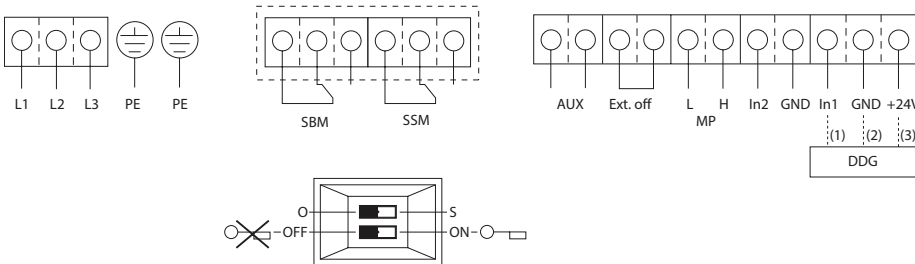

Submittal Data Sheet

Wilo-Stratos GIGA - High-Efficiency In-Line Pumps

Dimensions & Weights

Dimensions and Weights

Model	Dimensions - Inches (mm)														Weight lbs (kg)
	I ₀	A	B1	B2	B3	B4	C	E	F	ØG	H	L1	M	X	
Wilo-Stratos GIGA 2/3-160	12 (305)	3½ (89)	3½ (89)	3½ (89)	5 ³ / ₁₆ (129)	9¾ (248)	3 ⁵ / ₈ (92)	4 ⁷ / ₈ (123)	1 ⁵ / ₈ (42)	6 ⁵ / ₈ (168)	10 ⁷ / ₈ (277)	17 ¹⁵ / ₁₆ (454)	5½ (140)	8 ⁷ / ₈ (225)	90 (41)

Flange Dimensions - 125#ANSI

Dimensions - Inches (mm)				
Dia.	ØD	Ød	Øk	n x Ød _L
2"	6½ (165)	4 ³ / ₁₆ (106)	4¾ (121)	4 x ¾ (4 x 19)

EC Motor Data (Single Motor Operation)

Model	P ₂ Rated	P ₁	Speed	FLA
	hp	kW	RPM	3~480V
Wilo-Stratos GIGA 2/3-160	6.6	4.9	500-5110	6.1A