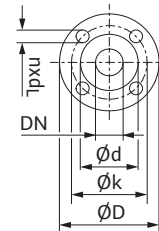

Submittal Data Sheet

Wilo-Stratos GIGA - High-Efficiency In-Line Pumps

Dimensions & Weights

Dimensions and Weights

Model	Dimensions - Inches (mm)														Weight lbs (kg)
	I ₀	A	B1	B2	B3	B4	C	E	F	ØG	H	L1	M	X	
Wilo-Stratos GIGA 2/3-160	12 (305)	3½ (89)	3½ (89)	3½ (89)	5 ³ / ₁₆ (129)	9¾ (248)	3 ⁵ / ₈ (92)	4 ⁷ / ₈ (123)	1 ⁵ / ₈ (42)	6 ⁵ / ₈ (168)	10 ⁷ / ₈ (277)	17 ¹⁵ / ₁₆ (454)	5½ (140)	8 ⁷ / ₈ (225)	90 (41)

Flange Dimensions - 125#ANSI

Dimensions - Inches (mm)				
Dia.	ØD	Ød	Øk	n x Ød _L
2"	6½ (165)	4 ³ / ₁₆ (106)	4¾ (121)	4 x ¾ (4 x 19)

EC Motor Data (Single Motor Operation)

Model	P ₂ Rated	P ₁	Speed	FLA
	hp	kW	RPM	3~480V
Wilo-Stratos GIGA 2/3-160	6.6	4.9	500-5110	6.1A