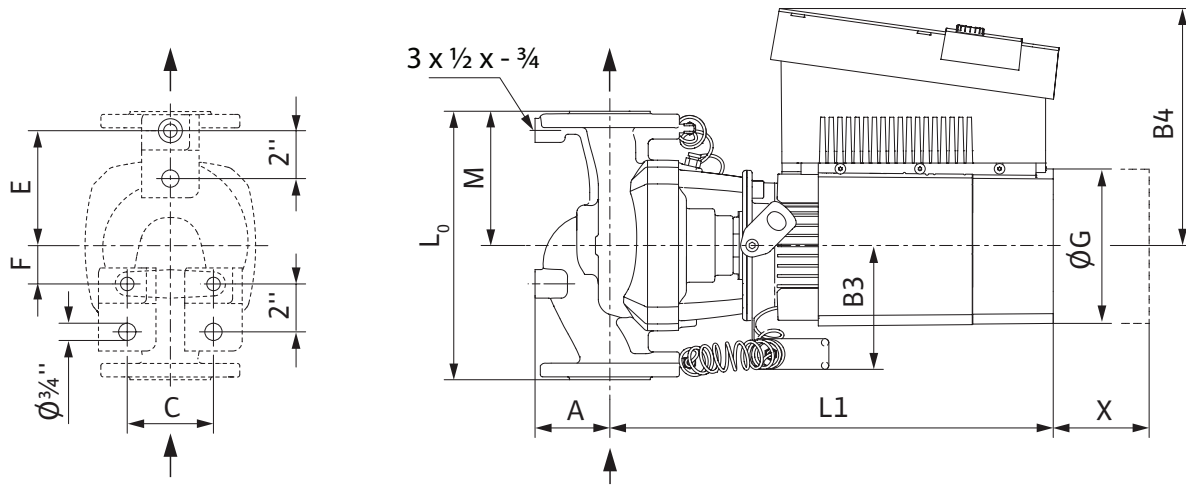

Submittal Data Sheet

Wilo-Stratos GIGA - High-Efficiency In-Line Pumps

Dimensions & Weights

Dimensions and Weights

Model	Dimensions - Inches (mm)														Weight lbs (kg)
	I ₀	A	B1	B2	B3	B4	C	E	F	ØG	H	L1	M	X	
Wilo-Stratos GIGA 2/3-160	12 (305)	3½ (89)	3½ (89)	3½ (89)	5 ³ / ₁₆ (129)	9¾ (248)	3 ⁵ / ₈ (92)	4 ⁷ / ₈ (123)	1 ⁵ / ₈ (42)	6 ⁵ / ₈ (168)	10 ⁷ / ₈ (277)	17 ¹⁵ / ₁₆ (454)	5½ (140)	8 ⁷ / ₈ (225)	90 (41)

Flange Dimensions - 125#ANSI

Dimensions - Inches (mm)				
Dia.	ØD	Ød	Øk	n x Ød _L
2"	6½ (165)	4 ³ / ₁₆ (106)	4¾ (121)	4 x ¾ (4 x 19)

EC Motor Data (Single Motor Operation)

Model	P ₂ Rated	P ₁	Speed	FLA
	hp	kW	RPM	3~480V
Wilo-Stratos GIGA 2/3-160	6.6	4.9	500-5110	6.1A