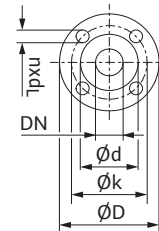

Submittal Data Sheet

Wilo-Stratos GIGA - High-Efficiency In-Line Pumps

Dimensions & Weights

Dimensions and Weights

Model	Dimensions - Inches (mm)														Weight lbs (kg)
	I ₀	A	B1	B2	B3	B4	C	E	F	ØG	H	L1	M	X	
Wilo-Stratos GIGA 2.5/3-70	15 (381)	4 (101)	3¾ (95)	4 ^{1/16} (103)	5 ^{1/16} (129)	9¾ (248)	4 (102)	6½ (165)	3 (76)	6 ^{5/8} (168)	10 ^{7/8} (277)	17 ^{7/8} (454)	7¼ (184)	8 ^{7/8} (225)	103 (47)

Flange Dimensions - 125#ANSI

Dimensions - Inches (mm)				
Dia.	ØD	Ød	Øk	n x Ød _L
2.5"	7 ^{9/32} (185)	4 ^{15/16} (126)	5½ (140)	4 x ¾ (4 x 19)

EC Motor Data (Single Motor Operation)

Model	P ₂ Rated	P ₁	Speed	FLA
	hp	kW	RPM	3~480V
Wilo-Stratos GIGA 2.5/3-70	3.4	2.5	500-4200	3.0A