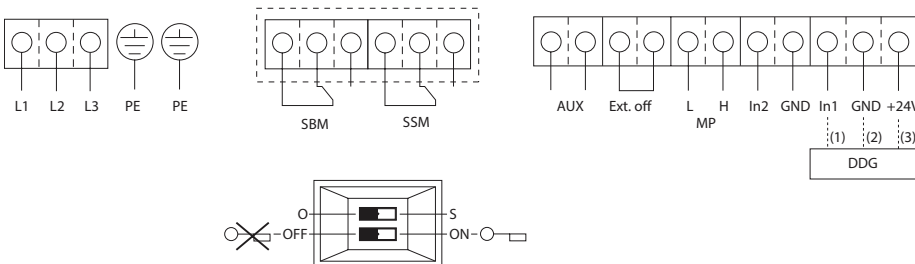

Submittal Data Sheet

Wilo-Stratos GIGA - High-Efficiency In-Line Pumps

Dimensions & Weights

Dimensions and Weights

Model	Dimensions - Inches (mm)														Weight lbs (kg)
	I ₀	A	B1	B2	B3	B4	C	E	F	ØG	H	L1	M	X	
Wilo-Stratos GIGA 2.5/3-70	15 (381)	4 (101)	3¾ (95)	4 ^{1/16} (103)	5 ^{1/16} (129)	9¾ (248)	4 (102)	6½ (165)	3 (76)	6 ^{5/8} (168)	10 ^{7/8} (277)	17 ^{7/8} (454)	7¼ (184)	8 ^{7/8} (225)	103 (47)

Flange Dimensions - 125#ANSI

Dimensions - Inches (mm)				
Dia.	ØD	Ød	Øk	n x Ød _L
2.5"	7 ^{9/32} (185)	4 ^{15/16} (126)	5½ (140)	4 x ¾ (4 x 19)

EC Motor Data (Single Motor Operation)

Model	P ₂ Rated	P ₁	Speed	FLA
	hp	kW	RPM	3~480V
Wilo-Stratos GIGA 2.5/3-70	3.4	2.5	500-4200	3.0A