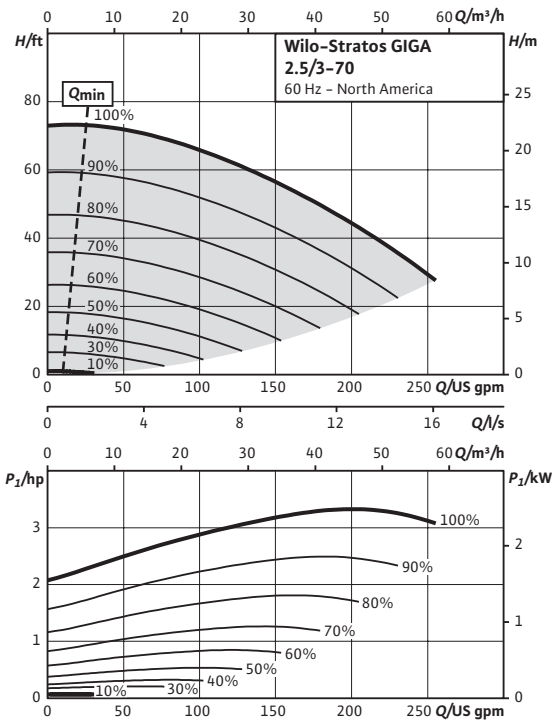

Submittal Data Sheet

Wilco-Stratos GIGA - High-Efficiency In-Line Pumps

Wilo-Stratos GIGA 2.5/3-70

Project:	
Engineer:	
Contractor:	
Submitted By:	Date:
Approved By:	Date:

Tag #	Model #	Flow	Head	Control Mode	Cycle	Phase	Voltage
	Wilo-Stratos GIGA 2.5/3-70					3	460

Technical Data	
Liquid Temp Range	-4°F to 248°F (-20°C to +120°C)
Fluid Capability	Water 50/50 Water-Glycol Mixtures
Max Operating Pressure	232 PSI 248°F (water only) 194°F (50% propylene)
Mains Voltage	3- 380-480V ±10% 50/60Hz
Protection Class	IP 55, Class F Insulation
Ambient Temp Range	32°F to 104°F (0°C to 40°C)
Max Relative Humidity	32°F to 86°F (0°C to 30°C): 90% 87°F to 104°F (31°C to 40°C): 60%
Sound Level	< 74 dBA

Materials of Construction	
Pump Volute	Cast Iron Cataphoresis Coated (ASTM A48 / EN-GJL-250)
Impeller	Composite (PPS-GF40) Integral Stainless Inlet
Shaft	Stainless Steel (AISI 420 / 1.4122)
Mechanical Seal	SiC/SiC-NBR (Q7Q7X4GG)

Submittal Data Sheet

Wilo-Stratos GIGA - High-Efficiency In-Line Pumps

Dimensions & Weights

Dimensions and Weights

Model	Dimensions - Inches (mm)														Weight lbs (kg)
	I ₀	A	B1	B2	B3	B4	C	E	F	ØG	H	L1	M	X	
Wilo-Stratos GIGA 2.5/3-70	15 (381)	4 (101)	3¾ (95)	4 ^{1/16} (103)	5 ^{1/16} (129)	9¾ (248)	4 (102)	6½ (165)	3 (76)	6 ^{5/8} (168)	10 ^{7/8} (277)	17 ^{7/8} (454)	7¼ (184)	8 ^{7/8} (225)	103 (47)