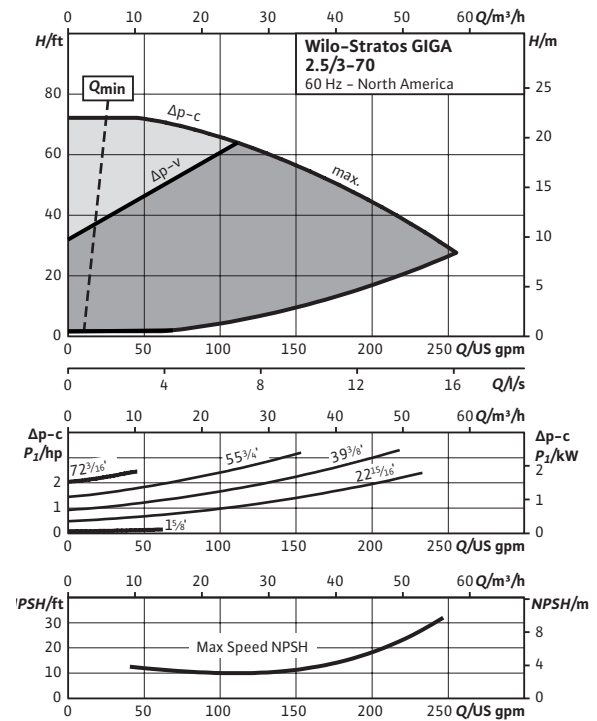

Submittal Data Sheet

Wilco-Stratos GIGA - High-Efficiency In-Line Pumps

Wilo-Stratos GIGA 2.5/3-70

Project:	
Engineer:	
Contractor:	
Submitted By:	Date:
Approved By:	Date:

Tag #	Model #	Flow	Head	Control Mode	Cycle	Phase	Voltage
	Wilo-Stratos GIGA 2.5/3-70					3	460

Technical Data	
Liquid Temp Range	-4°F to 248°F (-20°C to +120°C)
Fluid Capability	Water 50/50 Water-Glycol Mixtures
Max Operating Pressure	232 PSI 248°F (water only) 194°F (50% propylene)
Mains Voltage	3- 380-480V ±10% 50/60Hz
Protection Class	IP 55, Class F Insulation
Ambient Temp Range	32°F to 104°F (0°C to 40°C)
Max Relative Humidity	32°F to 86°F (0°C to 30°C): 90% 87°F to 104°F (31°C to 40°C): 60%
Sound Level	< 74 dBA

Materials of Construction	
Pump Volute	Cast Iron Cataphoresis Coated (ASTM A48 / EN-GJL-250)
Impeller	Composite (PPS-GF40) Integral Stainless Inlet
Shaft	Stainless Steel (AISI 420 / 1.4122)
Mechanical Seal	SiC/SiC-NBR (Q7Q7X4GG)

Submittal Data Sheet

Wilo-Stratos GIGA - High-Efficiency In-Line Pumps

Dimensions & Weights

Dimensions and Weights

Model	Dimensions - Inches (mm)														Weight lbs (kg)
	I ₀	A	B1	B2	B3	B4	C	E	F	ØG	H	L1	M	X	
Wilo-Stratos GIGA 2.5/3-70	15 (381)	4 (101)	3¾ (95)	4 ^{1/16} (103)	5 ^{1/16} (129)	9¾ (248)	4 (102)	6½ (165)	3 (76)	6 ^{5/8} (168)	10 ^{7/8} (277)	17 ^{7/8} (454)	7¼ (184)	8 ^{7/8} (225)	103 (47)