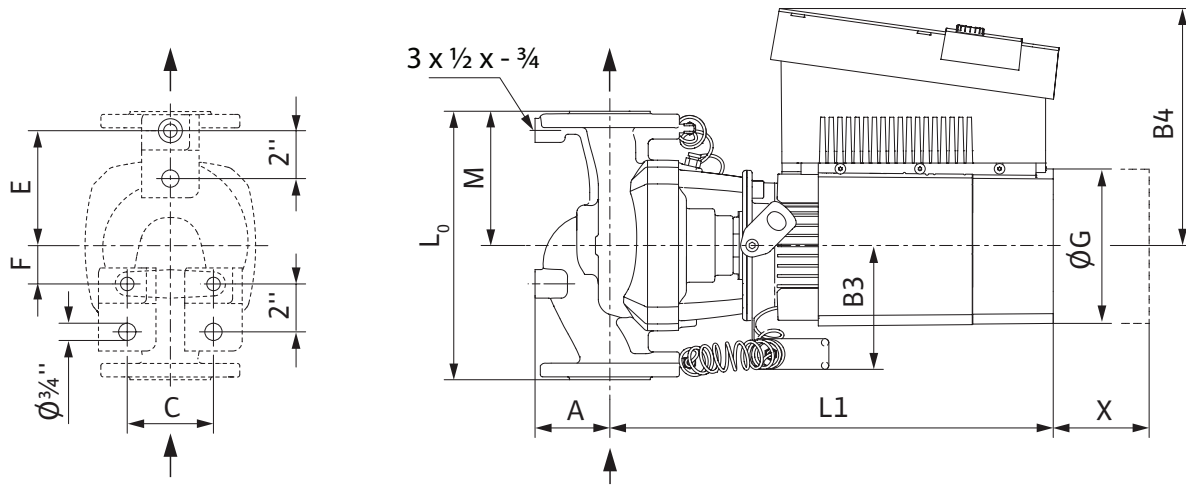

Submittal Data Sheet

Wilo-Stratos GIGA - High-Efficiency In-Line Pumps

Dimensions & Weights

Dimensions and Weights

Model	Dimensions - Inches (mm)														Weight lbs (kg)
	I ₀	A	B1	B2	B3	B4	C	E	F	ØG	H	L1	M	X	
Wilo-Stratos GIGA 2.5/3-70	15 (381)	4 (101)	3¾ (95)	4 ^{1/16} (103)	5 ^{1/16} (129)	9¾ (248)	4 (102)	6½ (165)	3 (76)	6 ^{5/8} (168)	10 ^{7/8} (277)	17 ^{7/8} (454)	7¼ (184)	8 ^{7/8} (225)	103 (47)

Flange Dimensions - 125#ANSI

Dimensions - Inches (mm)				
Dia.	ØD	Ød	Øk	n x Ød _L
2.5"	7 ^{9/32} (185)	4 ^{15/16} (126)	5½ (140)	4 x ¾ (4 x 19)

EC Motor Data (Single Motor Operation)

Model	P ₂ Rated	P ₁	Speed	FLA
	hp	kW	RPM	3~480V
Wilo-Stratos GIGA 2.5/3-70	3.4	2.5	500-4200	3.0A