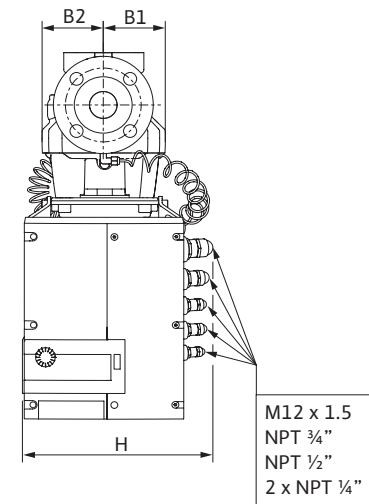

Submittal Data Sheet

Wilo-Stratos GIGA - High-Efficiency In-Line Pumps

Dimensions & Weights

Dimensions and Weights

Model	Dimensions - Inches (mm)														Weight lbs (kg)
	I ₀	A	B1	B2	B3	B4	C	E	F	ØG	H	L1	M	X	
Wilo-Stratos GIGA 2.5/3-70	15 (381)	4 (101)	3¾ (95)	4 ^{1/16} (103)	5 ^{1/16} (129)	9¾ (248)	4 (102)	6½ (165)	3 (76)	6 ^{5/8} (168)	10 ^{7/8} (277)	17 ^{7/8} (454)	7¼ (184)	8 ^{7/8} (225)	103 (47)

Flange Dimensions - 125#ANSI

Dimensions - Inches (mm)				
Dia.	ØD	Ød	Øk	n x Ød _L
2.5"	7 ^{9/32} (185)	4 ^{15/16} (126)	5½ (140)	4 x ¾ (4 x 19)

EC Motor Data (Single Motor Operation)

Model	P ₂ Rated	P ₁	Speed	FLA
	hp	kW	RPM	3~480V
Wilo-Stratos GIGA 2.5/3-70	3.4	2.5	500-4200	3.0A