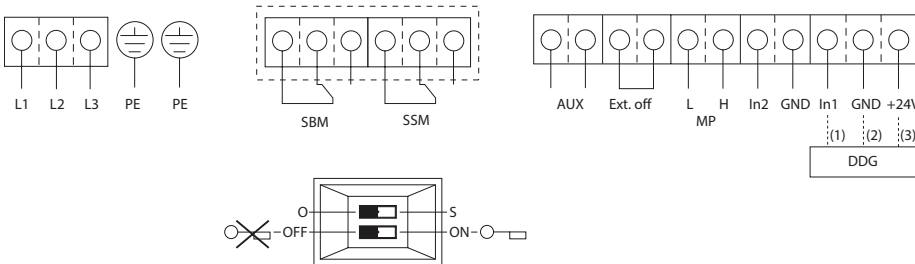

Submittal Data Sheet

Wilo-Stratos GIGA - High-Efficiency In-Line Pumps

Dimensions & Weights

Dimensions and Weights

Model	Dimensions - Inches (mm)														Weight lbs (kg)
	I ₀	A	B1	B2	B3	B4	C	E	F	ØG	H	L1	M	X	
Wilo-Stratos GIGA 3/3-120	18 (457)	4 ¼ (108)	4 5/16 (110)	4 ½ (114)	5 1/16 (129)	11 (279)	4 ¾ (121)	8 (203)	3 ½ (89)	6 7/8 (175)	10 7/8 (276)	21 7/8 (556)	9 (229)	11 13/16 (300)	159 (72)

Flange Dimensions - 125#ANSI

Dimensions - Inches (mm)				
Dia.	ØD	Ød	Øk	n x Ød _L
3"	8 ¾ (210)	5 11/16 (144)	6 (152)	4 x ¾ (4 x 19)

EC Motor Data (Single Motor Operation)

Model	P ₂ Rated	P ₁	Speed	FLA
	hp	kW	RPM	3~480V
Wilo-Stratos GIGA 3/3-120	7.8	5.8	500-2300	7.5