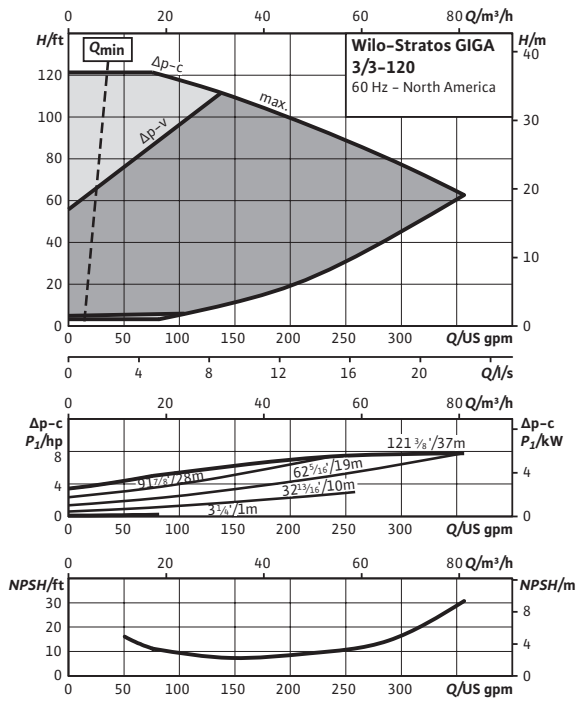

Submittal Data Sheet

Wilco-Stratos GIGA - High-Efficiency In-Line Pumps

Wilo-Stratos GIGA 3/3-120							
		Project:					
		Engineer:					
		Contractor:					
		Submitted By:			Date:		
		Approved By:			Date:		
Tag #	Model #	Flow	Head	Control Mode	Cycle	Phase	Voltage
	Wilo-Stratos GIGA 3/3-120					3	460

Submittal Data Sheet

Wilo-Stratos GIGA - High-Efficiency In-Line Pumps

Dimensions & Weights

Dimensions and Weights

Model	Dimensions - Inches (mm)														Weight lbs (kg)
	I ₀	A	B1	B2	B3	B4	C	E	F	ØG	H	L1	M	X	
Wilo-Stratos GIGA 3/3-120	18 (457)	4 ¼ (108)	4 5/16 (110)	4 ½ (114)	5 1/16 (129)	11 (279)	4 ¾ (121)	8 (203)	3 ½ (89)	6 7/8 (175)	10 7/8 (276)	21 7/8 (556)	9 (229)	11 13/16 (300)	159 (72)