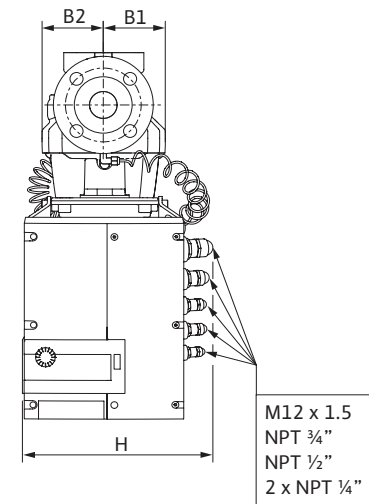

Submittal Data Sheet

Wilo-Stratos GIGA - High-Efficiency In-Line Pumps

Dimensions & Weights

Dimensions and Weights

Model	Dimensions - Inches (mm)														Weight lbs (kg)
	I ₀	A	B1	B2	B3	B4	C	E	F	ØG	H	L1	M	X	
Wilo-Stratos GIGA 3/3-120	18 (457)	4 ¼ (108)	4 5/16 (110)	4 ½ (114)	5 1/16 (129)	11 (279)	4 ¾ (121)	8 (203)	3 ½ (89)	6 7/8 (175)	10 7/8 (276)	21 7/8 (556)	9 (229)	11 13/16 (300)	159 (72)

Flange Dimensions - 125#ANSI

Dimensions - Inches (mm)				
Dia.	ØD	Ød	Øk	n x Ød _L
3"	8 ¾ (210)	5 11/16 (144)	6 (152)	4 x ¾ (4 x 19)

EC Motor Data (Single Motor Operation)

Model	P ₂ Rated	P ₁	Speed	FLA
	hp	kW	RPM	3~480V
Wilo-Stratos GIGA 3/3-120	7.8	5.8	500-2300	7.5