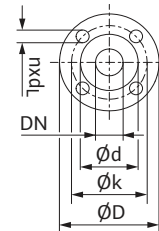

Submittal Data Sheet

Wilo-Stratos GIGA - High-Efficiency In-Line Pumps

Dimensions & Weights

Dimensions and Weights

Model	Dimensions - Inches (mm)														Weight lbs (kg)
	I ₀	A	B1	B2	B3	B4	C	E	F	ØG	H	L1	M	X	
Wilo-Stratos GIGA 3/3-120	18 (457)	4 ¼ (108)	4 5/16 (110)	4 ½ (114)	5 1/16 (129)	11 (279)	4 ¾ (121)	8 (203)	3 ½ (89)	6 7/8 (175)	10 7/8 (276)	21 7/8 (556)	9 (229)	11 13/16 (300)	159 (72)

Flange Dimensions - 125#ANSI

Dimensions - Inches (mm)				
Dia.	ØD	Ød	Øk	n x Ød _L
3"	8 ¾ (210)	5 11/16 (144)	6 (152)	4 x ¾ (4 x 19)

EC Motor Data (Single Motor Operation)

Model	P ₂ Rated	P ₁	Speed	FLA
	hp	kW	RPM	3~480V
Wilo-Stratos GIGA 3/3-120	7.8	5.8	500-2300	7.5