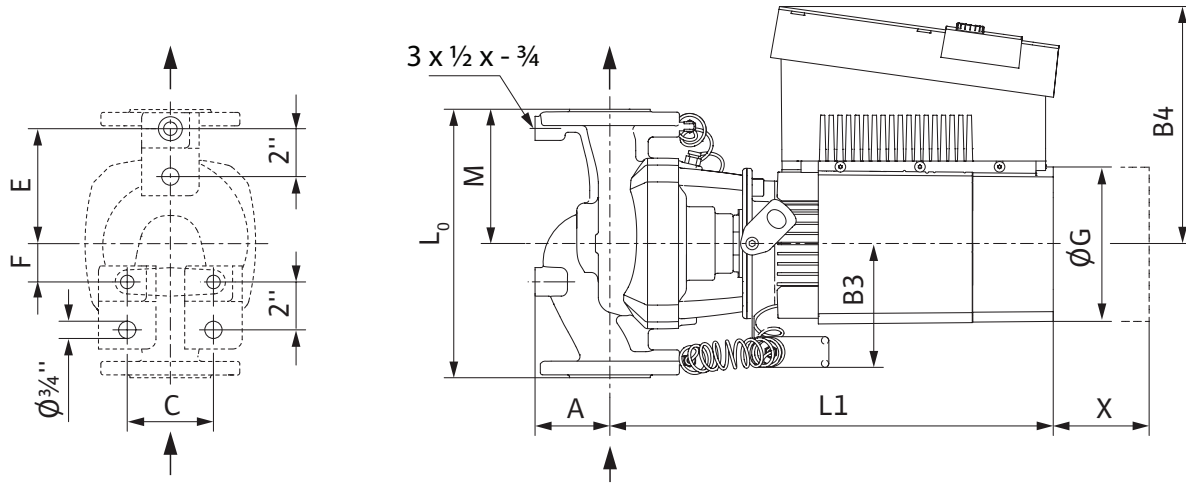

Submittal Data Sheet

Wilo-Stratos GIGA - High-Efficiency In-Line Pumps

Dimensions & Weights

Dimensions and Weights

Model	Dimensions - Inches (mm)														Weight lbs (kg)
	I ₀	A	B1	B2	B3	B4	C	E	F	ØG	H	L1	M	X	
Wilo-Stratos GIGA 3/3-120	18 (457)	4 ¼ (108)	4 5/16 (110)	4 ½ (114)	5 1/16 (129)	11 (279)	4 ¾ (121)	8 (203)	3 ½ (89)	6 7/8 (175)	10 7/8 (276)	21 7/8 (556)	9 (229)	11 13/16 (300)	159 (72)

Flange Dimensions - 125#ANSI

Dimensions - Inches (mm)				
Dia.	ØD	Ød	Øk	n x Ød _L
3"	8 ¾ (210)	5 11/16 (144)	6 (152)	4 x ¾ (4 x 19)

EC Motor Data (Single Motor Operation)

Model	P ₂ Rated	P ₁	Speed	FLA
	hp	kW	RPM	3~480V
Wilo-Stratos GIGA 3/3-120	7.8	5.8	500-2300	7.5