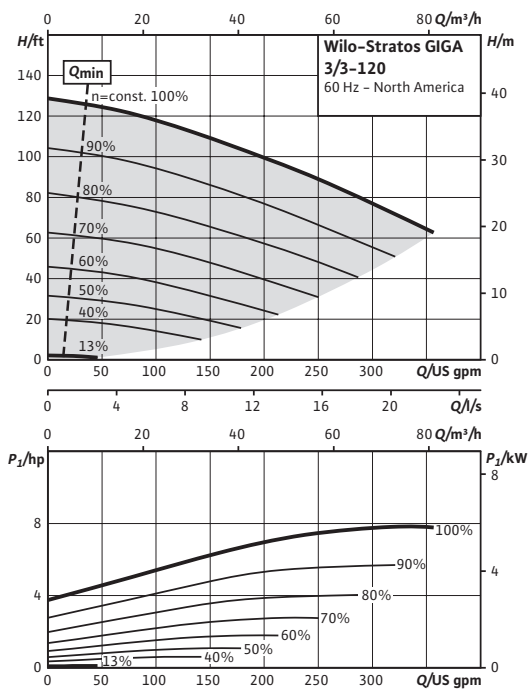

Submittal Data Sheet

Wilco-Stratos GIGA - High-Efficiency In-Line Pumps

Wilo-Stratos GIGA 3/3-120							
		Project:					
		Engineer:					
		Contractor:					
		Submitted By:			Date:		
		Approved By:			Date:		
Tag #	Model #	Flow	Head	Control Mode	Cycle	Phase	Voltage
	Wilo-Stratos GIGA 3/3-120					3	460

Technical Data	
Liquid Temp Range	-4°F to 248°F (-20°C to +120°C)
Fluid Capability	Water 50/50 Water-Glycol Mixtures
Max Operating Pressure	232 PSI 248°F (water only) 194°F (50% propylene)
Mains Voltage	3~ 380-480V ±10% 50/60Hz
Protection Class	IP 55, Class F Insulation
Ambient Temp Range	32°F to 104°F (0°C to 40°C)
Max Relative Humidity	32°F to 86°F (0°C to 30°C): 90% 87°F to 104°F (31°C to 40°C): 60%
Sound Level	< 74 dBA

Materials of Construction	
Pump Volute	Cast Iron Cataphoresis Coated (ASTM A48 / EN-GJL-250)
Impeller	Composite (PPS-GF40) Integral Stainless Inlet
Shaft	Stainless Steel (AISI 420 / 1.4122)
Mechanical Seal	SiC/SiC-NBR (Q7Q7X4GG)

Submittal Data Sheet

Wilo-Stratos GIGA - High-Efficiency In-Line Pumps

Dimensions & Weights

Dimensions and Weights

Model	Dimensions - Inches (mm)														Weight lbs (kg)
	I ₀	A	B1	B2	B3	B4	C	E	F	ØG	H	L1	M	X	
Wilo-Stratos GIGA 3/3-120	18 (457)	4 ¼ (108)	4 5/16 (110)	4 ½ (114)	5 1/16 (129)	11 (279)	4 ¾ (121)	8 (203)	3 ½ (89)	6 7/8 (175)	10 7/8 (276)	21 7/8 (556)	9 (229)	11 13/16 (300)	159 (72)