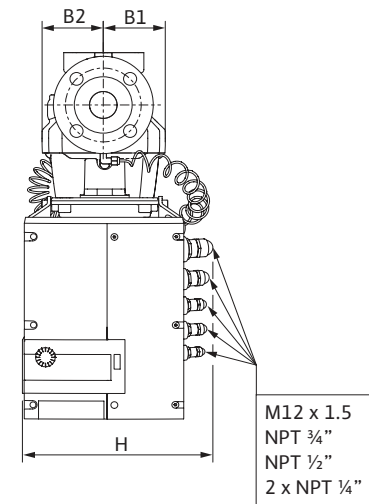

Submittal Data Sheet

Wilo-Stratos GIGA - High-Efficiency In-Line Pumps

Dimensions & Weights

Dimensions and Weights

Model	Dimensions - Inches (mm)														Weight lbs (kg)
	I ₀	A	B1	B2	B3	B4	C	E	F	ØG	H	L1	M	X	
Wilo-Stratos GIGA 3/3-50	18 (457)	4½ (108)	3 ¹¹ / ₁₆ (94)	5 ¹ / ₁₆ (129)	5 ¹ / ₁₆ (129)	9¾ (248)	4¾ (121)	8 (203)	3½ (89)	6 ⁵ / ₈ (168)	10 ⁷ / ₈ (276)	18 ³ / ₈ (470)	9 (229)	8 ⁷ / ₈ (225)	123 (56)

Flange Dimensions - 125#ANSI

Dimensions - Inches (mm)				
Dia.	ØD	Ød	Øk	n x Ød _L
3"	8¾ (210)	5 ¹¹ / ₁₆ (144)	6 (152)	4 x ¾ (4 x 19)

EC Motor Data (Single Motor Operation)

Model	P ₂ Rated	P ₁	Speed	FLA
	hp	kW	RPM	3~480V
Wilo-Stratos GIGA 3/3-50	3.5	2.6	500-2300	3.3