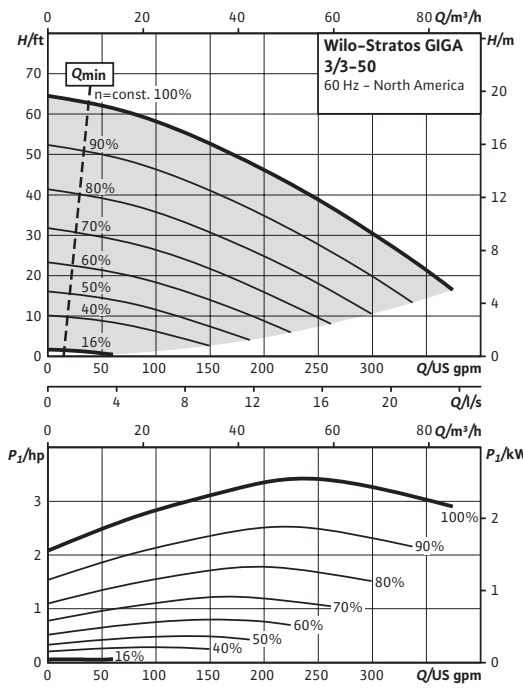

Submittal Data Sheet

Wilco-Stratos GIGA - High-Efficiency In-Line Pumps

Wilco-Stratos GIGA 3/3-50

Project:	
Engineer:	
Contractor:	
Submitted By:	Date:
Approved By:	Date:

Tag #	Model #	Flow	Head	Control Mode	Cycle	Phase	Voltage
	Wilco-Stratos GIGA 3/3-50					3	460

Technical Data	
Liquid Temp Range	-4°F to 248°F (-20°C to +120°C)
Fluid Capability	Water 50/50 Water-Glycol Mixtures
Max Operating Pressure	232 PSI 248°F (water only) 194°F (50% propylene)
Mains Voltage	3- 380-480V ±10% 50/60Hz
Protection Class	IP 55, Class F Insulation
Ambient Temp Range	32°F to 104°F (0°C to 40°C)
Max Relative Humidity	32°F to 86°F (0°C to 30°C): 90% 87°F to 104°F (31°C to 40°C): 60%
Sound Level	< 74 dBA

Materials of Construction	
Pump Volute	Cast Iron Cataphoresis Coated (ASTM A48 / EN-GJL-250)
Impeller	Composite (PPS-GF40) Integral Stainless Inlet
Shaft	Stainless Steel (AISI 420 / 1.4122)
Mechanical Seal	SiC/SiC-NBR (Q7Q7X4GG)

Submittal Data Sheet

Wilo-Stratos GIGA - High-Efficiency In-Line Pumps

Dimensions & Weights

Dimensions and Weights

Model	Dimensions - Inches (mm)														Weight lbs (kg)
	I ₀	A	B1	B2	B3	B4	C	E	F	ØG	H	L1	M	X	
Wilo-Stratos GIGA 3/3-50	18 (457)	4½ (108)	3 ¹¹ / ₁₆ (94)	5 ¹ / ₁₆ (129)	5 ¹ / ₁₆ (129)	9¾ (248)	4¾ (121)	8 (203)	3½ (89)	6 ⁵ / ₈ (168)	10 ⁷ / ₈ (276)	18 ³ / ₈ (470)	9 (229)	8 ⁷ / ₈ (225)	123 (56)