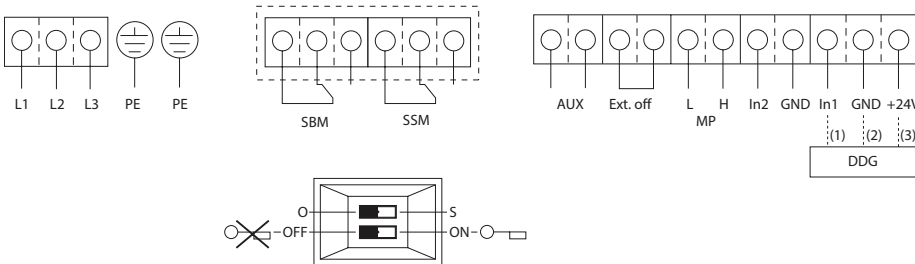

Submittal Data Sheet

Wilo-Stratos GIGA - High-Efficiency In-Line Pumps

Dimensions & Weights

Dimensions and Weights

Model	Dimensions - Inches (mm)														Weight lbs (kg)
	I ₀	A	B1	B2	B3	B4	C	E	F	ØG	H	L1	M	X	
Wilo-Stratos GIGA 3/3-50	18 (457)	4½ (108)	3 ¹¹ / ₁₆ (94)	5 ¹ / ₁₆ (129)	5 ¹ / ₁₆ (129)	9¾ (248)	4¾ (121)	8 (203)	3½ (89)	6 ⁵ / ₈ (168)	10 ⁷ / ₈ (276)	18 ³ / ₈ (470)	9 (229)	8 ⁷ / ₈ (225)	123 (56)

Flange Dimensions - 125#ANSI

Dimensions - Inches (mm)				
Dia.	ØD	Ød	Øk	n x Ød _L
3"	8¾ (210)	5 ¹¹ / ₁₆ (144)	6 (152)	4 x ¾ (4 x 19)

EC Motor Data (Single Motor Operation)

Model	P ₂ Rated	P ₁	Speed	FLA
	hp	kW	RPM	3~480V
Wilo-Stratos GIGA 3/3-50	3.5	2.6	500-2300	3.3