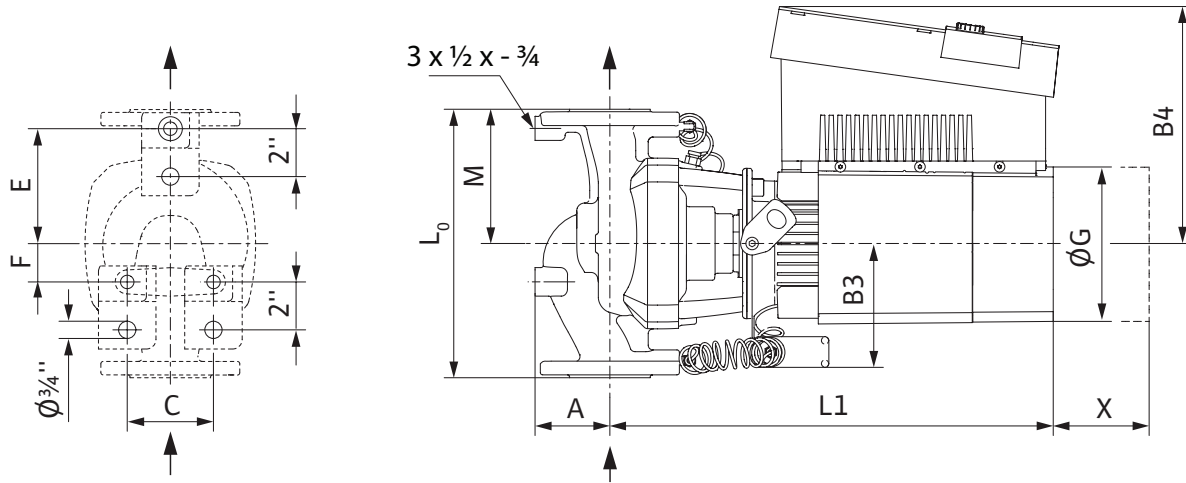

Submittal Data Sheet

Wilo-Stratos GIGA - High-Efficiency In-Line Pumps

Dimensions & Weights

Dimensions and Weights

Model	Dimensions - Inches (mm)														Weight lbs (kg)
	I ₀	A	B1	B2	B3	B4	C	E	F	ØG	H	L1	M	X	
Wilo-Stratos GIGA 3/3-50	18 (457)	4½ (108)	3 ¹¹ / ₁₆ (94)	5 ¹ / ₁₆ (129)	5 ¹ / ₁₆ (129)	9¾ (248)	4¾ (121)	8 (203)	3½ (89)	6 ⁵ / ₈ (168)	10 ⁷ / ₈ (276)	18 ³ / ₈ (470)	9 (229)	8 ⁷ / ₈ (225)	123 (56)

Flange Dimensions - 125#ANSI

Dimensions - Inches (mm)				
Dia.	ØD	Ød	Øk	n x Ød _L
3"	8¾ (210)	5 ¹¹ / ₁₆ (144)	6 (152)	4 x ¾ (4 x 19)

EC Motor Data (Single Motor Operation)

Model	P ₂ Rated	P ₁	Speed	FLA
	hp	kW	RPM	3~480V
Wilo-Stratos GIGA 3/3-50	3.5	2.6	500-2300	3.3