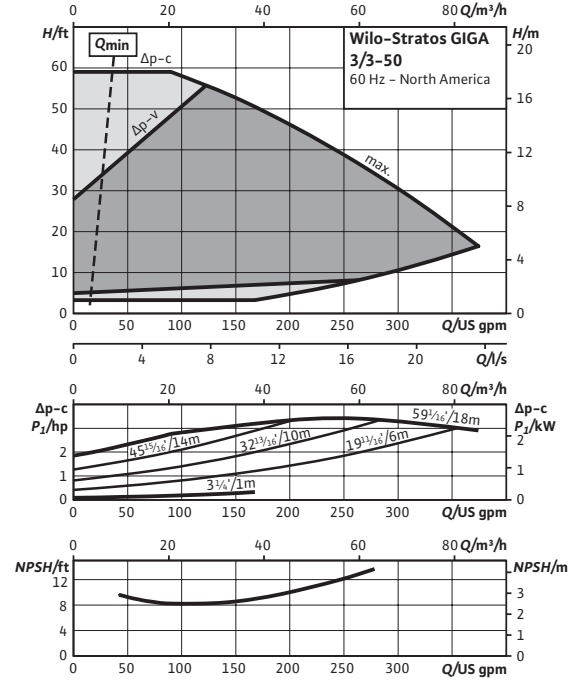

Submittal Data Sheet

Wilco-Stratos GIGA - High-Efficiency In-Line Pumps

Wilco-Stratos GIGA 3/3-50

Project:	
Engineer:	
Contractor:	
Submitted By:	Date:
Approved By:	Date:

Tag #	Model #	Flow	Head	Control Mode	Cycle	Phase	Voltage
	Wilco-Stratos GIGA 3/3-50					3	460

Materials of Construction	
Pump Volute	Cast Iron Cataphoresis Coated (ASTM A48 / EN-GJL-250)
Impeller	Composite (PPS-GF40) Integral Stainless Inlet
Shaft	Stainless Steel (AISI 420 / 1.4122)
Mechanical Seal	SiC/SiC-NBR (Q7Q7X4GG)

Submittal Data Sheet

Wilo-Stratos GIGA - High-Efficiency In-Line Pumps

Dimensions & Weights

Dimensions and Weights

Model	Dimensions - Inches (mm)														Weight lbs (kg)
	I ₀	A	B1	B2	B3	B4	C	E	F	ØG	H	L1	M	X	
Wilo-Stratos GIGA 3/3-50	18 (457)	4½ (108)	3 ¹¹ / ₁₆ (94)	5 ¹ / ₁₆ (129)	5 ¹ / ₁₆ (129)	9¾ (248)	4¾ (121)	8 (203)	3½ (89)	6 ⁵ / ₈ (168)	10 ⁷ / ₈ (276)	18 ³ / ₈ (470)	9 (229)	8 ⁷ / ₈ (225)	123 (56)