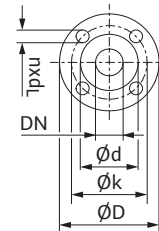

Submittal Data Sheet

Wilo-Stratos GIGA - High-Efficiency In-Line Pumps

Dimensions & Weights

Dimensions and Weights

Model	Dimensions - Inches (mm)														Weight lbs (kg)
	I ₀	A	B1	B2	B3	B4	C	E	F	ØG	H	L1	M	X	
Wilo-Stratos GIGA 3/3-50	18 (457)	4½ (108)	3 ¹¹ / ₁₆ (94)	5 ¹ / ₁₆ (129)	5 ¹ / ₁₆ (129)	9¾ (248)	4¾ (121)	8 (203)	3½ (89)	6 ⁵ / ₈ (168)	10 ⁷ / ₈ (276)	18 ³ / ₈ (470)	9 (229)	8 ⁷ / ₈ (225)	123 (56)

Flange Dimensions - 125#ANSI

Dimensions - Inches (mm)				
Dia.	ØD	Ød	Øk	n x Ød _L
3"	8¾ (210)	5 ¹¹ / ₁₆ (144)	6 (152)	4 x ¾ (4 x 19)

EC Motor Data (Single Motor Operation)

Model	P ₂ Rated	P ₁	Speed	FLA
	hp	kW	RPM	3~480V
Wilo-Stratos GIGA 3/3-50	3.5	2.6	500-2300	3.3