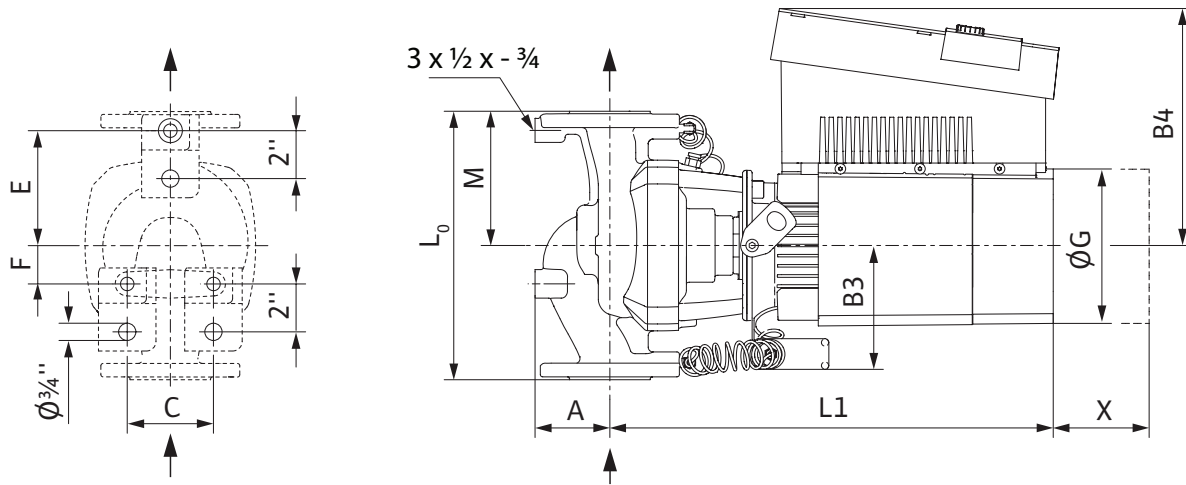

Submittal Data Sheet

Wilo-Stratos GIGA - High-Efficiency In-Line Pumps

Dimensions & Weights

Dimensions and Weights

Model	Dimensions - Inches (mm)														Weight lbs (kg)
	I ₀	A	B1	B2	B3	B4	C	E	F	ØG	H	L1	M	X	
Wilo-Stratos GIGA 3/3-70	18 (457)	4½ (114)	3 ¹¹ / ₁₆ (94)	5 ¹ / ₁₆ (129)	5 ¹ / ₁₆ (129)	9¾ (248)	4¾ (121)	8 (203)	3½ (89)	6 ⁵ / ₈ (168)	10 ⁷ / ₈ (276)	18 ³ / ₈ (470)	9 (229)	8 ⁷ / ₈ (225)	123 (56)

Flange Dimensions - 125#ANSI

Dimensions - Inches (mm)				
Dia.	ØD	Ød	Øk	n x Ød _L
3"	8¾ (210)	5 ¹¹ / ₁₆ (144)	6 (152)	4 x ¾ (4 x 19)

EC Motor Data (Single Motor Operation)

Model	P ₂ Rated	P ₁	Speed	FLA
	hp	kW	RPM	3~480V
Wilo-Stratos GIGA 3/3-70	5.4	4	500-2300	4.9