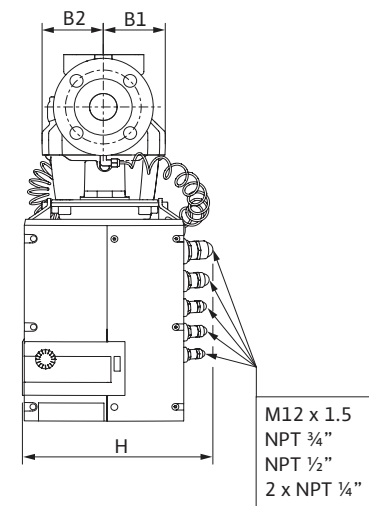

Submittal Data Sheet

Wilo-Stratos GIGA - High-Efficiency In-Line Pumps

Dimensions & Weights

Dimensions and Weights

Model	Dimensions - Inches (mm)														Weight lbs (kg)
	I ₀	A	B1	B2	B3	B4	C	E	F	ØG	H	L1	M	X	
Wilo-Stratos GIGA 3/3-70	18 (457)	4½ (114)	3 ¹¹ / ₁₆ (94)	5 ¹ / ₁₆ (129)	5 ¹ / ₁₆ (129)	9¾ (248)	4¾ (121)	8 (203)	3½ (89)	6 ⁵ / ₈ (168)	10 ⁷ / ₈ (276)	18 ³ / ₈ (470)	9 (229)	8 ⁷ / ₈ (225)	123 (56)

Flange Dimensions - 125#ANSI

Dimensions - Inches (mm)				
Dia.	ØD	Ød	Øk	n x Ød _L
3"	8¾ (210)	5 ¹¹ / ₁₆ (144)	6 (152)	4 x ¾ (4 x 19)

EC Motor Data (Single Motor Operation)

Model	P ₂ Rated	P ₁	Speed	FLA
	hp	kW	RPM	3~480V
Wilo-Stratos GIGA 3/3-70	5.4	4	500-2300	4.9