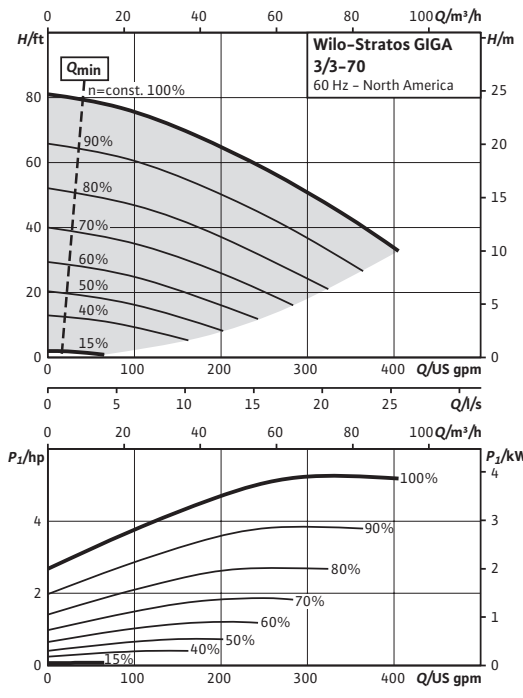

Submittal Data Sheet

Wilco-Stratos GIGA - High-Efficiency In-Line Pumps

Wilo-Stratos GIGA 3/3-70							
		Project:					
		Engineer:					
		Contractor:					
		Submitted By:			Date:		
		Approved By:			Date:		
Tag #	Model #	Flow	Head	Control Mode	Cycle	Phase	Voltage
	Wilo-Stratos GIGA 3/3-70					3	460

Materials of Construction	
Pump Volute	Cast Iron Cataphoresis Coated (ASTM A48 / EN-GJL-250)
Impeller	Composite (PPS-GF40) Integral Stainless Inlet
Shaft	Stainless Steel (AISI 420 / 1.4122)
Mechanical Seal	SiC/SiC-NBR (Q7Q7X4GG)