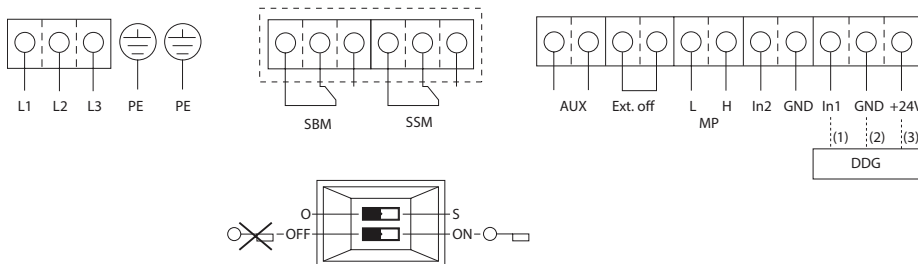

Submittal Data Sheet

Wilo-Stratos GIGA - High-Efficiency In-Line Pumps

Dimensions & Weights

Dimensions and Weights

Model	Dimensions - Inches (mm)														Weight lbs (kg)
	I ₀	A	B1	B2	B3	B4	C	E	F	ØG	H	L1	M	X	
Wilo-Stratos GIGA 3/3-70	18 (457)	4½ (114)	3 ¹¹ / ₁₆ (94)	5 ¹ / ₁₆ (129)	5 ¹ / ₁₆ (129)	9¾ (248)	4¾ (121)	8 (203)	3½ (89)	6 ⁵ / ₈ (168)	10 ⁷ / ₈ (276)	18 ³ / ₈ (470)	9 (229)	8 ⁷ / ₈ (225)	123 (56)

Flange Dimensions - 125#ANSI

Dimensions - Inches (mm)				
Dia.	ØD	Ød	Øk	n x Ød _L
3"	8¾ (210)	5 ¹¹ / ₁₆ (144)	6 (152)	4 x ¾ (4 x 19)

EC Motor Data (Single Motor Operation)

Model	P ₂ Rated	P ₁	Speed	FLA
	hp	kW	RPM	3~480V
Wilo-Stratos GIGA 3/3-70	5.4	4	500-2300	4.9