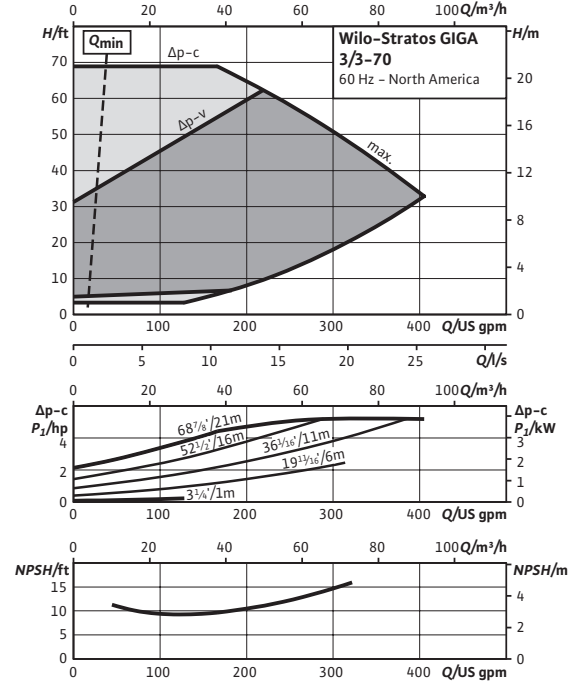

Submittal Data Sheet

Wilco-Stratos GIGA - High-Efficiency In-Line Pumps

Wilo-Stratos GIGA 3/3-70							
		Project:					
		Engineer:					
		Contractor:					
		Submitted By:			Date:		
		Approved By:			Date:		
Tag #	Model #	Flow	Head	Control Mode	Cycle	Phase	Voltage
	Wilo-Stratos GIGA 3/3-70					3	460

Materials of Construction	
Pump Volute	Cast Iron Cataphoresis Coated (ASTM A48 / EN-GJL-250)
Impeller	Composite (PPS-GF40) Integral Stainless Inlet
Shaft	Stainless Steel (AISI 420 / 1.4122)
Mechanical Seal	SiC/SiC-NBR (Q7Q7X4GG)

Submittal Data Sheet

Wilo-Stratos GIGA - High-Efficiency In-Line Pumps

Dimensions & Weights

Dimensions and Weights

Model	Dimensions - Inches (mm)														Weight lbs (kg)
	I ₀	A	B1	B2	B3	B4	C	E	F	ØG	H	L1	M	X	
Wilo-Stratos GIGA 3/3-70	18 (457)	4½ (114)	3 ¹¹ / ₁₆ (94)	5 ¹ / ₁₆ (129)	5 ¹ / ₁₆ (129)	9¾ (248)	4¾ (121)	8 (203)	3½ (89)	6 ⁵ / ₈ (168)	10 ⁷ / ₈ (276)	18 ³ / ₈ (470)	9 (229)	8 ⁷ / ₈ (225)	123 (56)

Flange Dimensions - 125#ANSI

Dimensions - Inches (mm)				
Dia.	ØD	Ød	Øk	n x Ød _L
3"	8¾ (210)	5 ¹¹ / ₁₆ (144)	6 (152)	4 x ¾ (4 x 19)

EC Motor Data (Single Motor Operation)

Model	P ₂ Rated	P ₁	Speed	FLA
	hp	kW	RPM	3~480V
Wilo-Stratos GIGA 3/3-70	5.4	4	500-2300	4.9