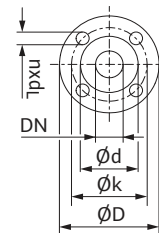

Submittal Data Sheet

Wilo-Stratos GIGA - High-Efficiency In-Line Pumps

Dimensions & Weights

Dimensions and Weights

Model	Dimensions - Inches (mm)														Weight lbs (kg)
	I ₀	A	B1	B2	B3	B4	C	E	F	ØG	H	L1	M	X	
Wilo-Stratos GIGA 3/3-70	18 (457)	4½ (114)	3 ¹¹ / ₁₆ (94)	5 ¹ / ₁₆ (129)	5 ¹ / ₁₆ (129)	9¾ (248)	4¾ (121)	8 (203)	3½ (89)	6 ⁵ / ₈ (168)	10 ⁷ / ₈ (276)	18 ³ / ₈ (470)	9 (229)	8 ⁷ / ₈ (225)	123 (56)

Flange Dimensions - 125#ANSI

Dimensions - Inches (mm)				
Dia.	ØD	Ød	Øk	n x Ød _L
3"	8¾ (210)	5 ¹¹ / ₁₆ (144)	6 (152)	4 x ¾ (4 x 19)

EC Motor Data (Single Motor Operation)

Model	P ₂ Rated	P ₁	Speed	FLA
	hp	kW	RPM	3~480V
Wilo-Stratos GIGA 3/3-70	5.4	4	500-2300	4.9