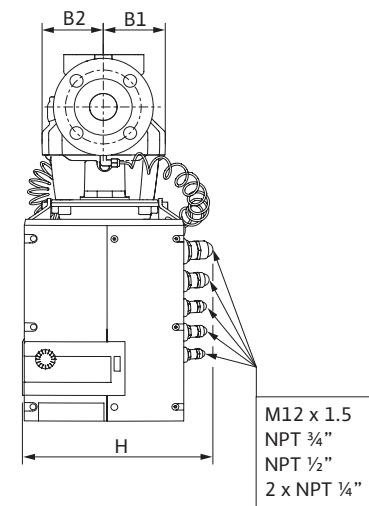

Submittal Data Sheet

Wilo-Stratos GIGA - High-Efficiency In-Line Pumps

Dimensions & Weights

Dimensions and Weights

Model	Dimensions - Inches (mm)														Weight lbs (kg)
	I ₀	A	B1	B2	B3	B4	C	E	F	ØG	H	L1	M	X	
Wilo-Stratos GIGA 4/3-100	19 (482)	5½ (140)	5 (127)	5 ⁹ / ₁₆ (141)	5 ³ / ₁₆ (129)	10 ⁹ / ₁₆ (268)	5½ (140)	8½ (216)	3½ (89)	6 ⁷ / ₈ (175)	10 ⁷ / ₈ (276)	21 ⁷ / ₁₆ (545)	9½ (241)	11 ¹³ / ₁₆ (300)	174 (79)

Flange Dimensions - 125#ANSI

Dimensions - Inches (mm)				
Dia.	ØD	Ød	Øk	n x Ød _L
4"	10 (254)	6 ¹⁵ / ₁₆ (176)	7½ (191)	8 x ¾ (8 x 19)

EC Motor Data (Single Motor Operation)

Model	P ₂ Rated	P ₁	Speed	FLA
	hp	kW	RPM	3~480V
Wilo-Stratos GIGA 4/3-100	7.1	5.3	500-2300	6.8