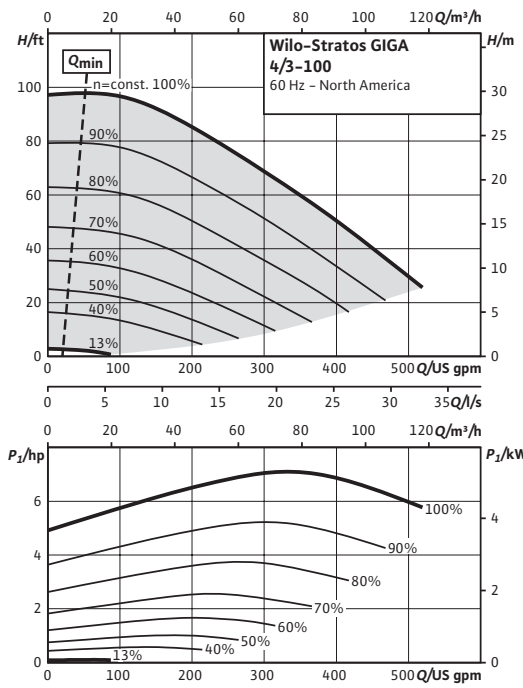

Submittal Data Sheet

Wilo-Stratos GIGA - High-Efficiency In-Line Pumps

Wilo-Stratos GIGA 4/3-100

Project:	
Engineer:	
Contractor:	
Submitted By:	Date:
Approved By:	Date:

Tag #	Model #	Flow	Head	Control Mode	Cycle	Phase	Voltage
	Wilo-Stratos GIGA 4/3-100					3	460

Materials of Construction	
Pump Volute	Cast Iron Cataphoresis Coated (ASTM A48 / EN-GJL-250)
Impeller	Composite (PPS-GF40) Integral Stainless Inlet
Shaft	Stainless Steel (AISI 420 / 1.4122)
Mechanical Seal	SiC/SiC-NBR (Q7Q7X4GG)

Submittal Data Sheet

Wilo-Stratos GIGA - High-Efficiency In-Line Pumps

Dimensions & Weights

Dimensions and Weights

Model	Dimensions - Inches (mm)														Weight lbs (kg)
	I ₀	A	B1	B2	B3	B4	C	E	F	ØG	H	L1	M	X	
Wilo-Stratos GIGA 4/3-100	19 (482)	5½ (140)	5 (127)	5 ⁹ / ₁₆ (141)	5 ³ / ₁₆ (129)	10 ⁹ / ₁₆ (268)	5½ (140)	8½ (216)	3½ (89)	6 ⁷ / ₈ (175)	10 ⁷ / ₈ (276)	21 ⁷ / ₁₆ (545)	9½ (241)	11 ¹³ / ₁₆ (300)	174 (79)

Flange Dimensions - 125#ANSI

Dimensions - Inches (mm)				
Dia.	ØD	Ød	Øk	n x Ød _L
4"	10 (254)	6 ¹⁵ / ₁₆ (176)	7½ (191)	8 x ¾ (8 x 19)

EC Motor Data (Single Motor Operation)

Model	P ₂ Rated	P ₁	Speed	FLA
	hp	kW	RPM	3~480V
Wilo-Stratos GIGA 4/3-100	7.1	5.3	500-2300	6.8