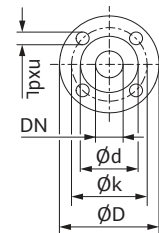

Submittal Data Sheet

Wilo-Stratos GIGA - High-Efficiency In-Line Pumps

Dimensions & Weights

Dimensions and Weights

Model	Dimensions - Inches (mm)														Weight lbs (kg)
	I ₀	A	B1	B2	B3	B4	C	E	F	ØG	H	L1	M	X	
Wilo-Stratos GIGA 4/3-100	19 (482)	5½ (140)	5 (127)	5 ⁹ / ₁₆ (141)	5 ³ / ₁₆ (129)	10 ⁹ / ₁₆ (268)	5½ (140)	8½ (216)	3½ (89)	6 ⁷ / ₈ (175)	10 ⁷ / ₈ (276)	21 ⁷ / ₁₆ (545)	9½ (241)	11 ¹³ / ₁₆ (300)	174 (79)

Flange Dimensions - 125#ANSI

Dimensions - Inches (mm)				
Dia.	ØD	Ød	Øk	n x Ød _L
4"	10 (254)	6 ¹⁵ / ₁₆ (176)	7½ (191)	8 x ¾ (8 x 19)

EC Motor Data (Single Motor Operation)

Model	P ₂ Rated	P ₁	Speed	FLA
	hp	kW	RPM	3~480V
Wilo-Stratos GIGA 4/3-100	7.1	5.3	500-2300	6.8