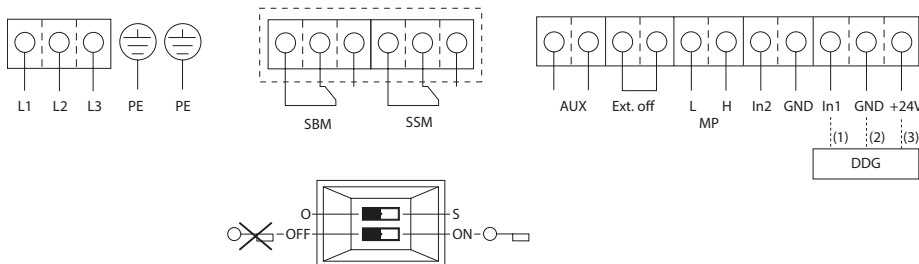

Submittal Data Sheet

Wilo-Stratos GIGA - High-Efficiency In-Line Pumps

Dimensions & Weights

Dimensions and Weights

Model	Dimensions - Inches (mm)														Weight lbs (kg)
	I ₀	A	B1	B2	B3	B4	C	E	F	ØG	H	L1	M	X	
Wilo-Stratos GIGA 4/3-100	19 (482)	5½ (140)	5 (127)	5 ⁹ / ₁₆ (141)	5 ³ / ₁₆ (129)	10 ⁹ / ₁₆ (268)	5½ (140)	8½ (216)	3½ (89)	6 ⁷ / ₈ (175)	10 ⁷ / ₈ (276)	21 ⁷ / ₁₆ (545)	9½ (241)	11 ¹³ / ₁₆ (300)	174 (79)

Flange Dimensions - 125#ANSI

Dimensions - Inches (mm)				
Dia.	ØD	Ød	Øk	n x Ød _L
4"	10 (254)	6 ¹⁵ / ₁₆ (176)	7½ (191)	8 x ¾ (8 x 19)

EC Motor Data (Single Motor Operation)

Model	P ₂ Rated	P ₁	Speed	FLA
	hp	kW	RPM	3~480V
Wilo-Stratos GIGA 4/3-100	7.1	5.3	500-2300	6.8