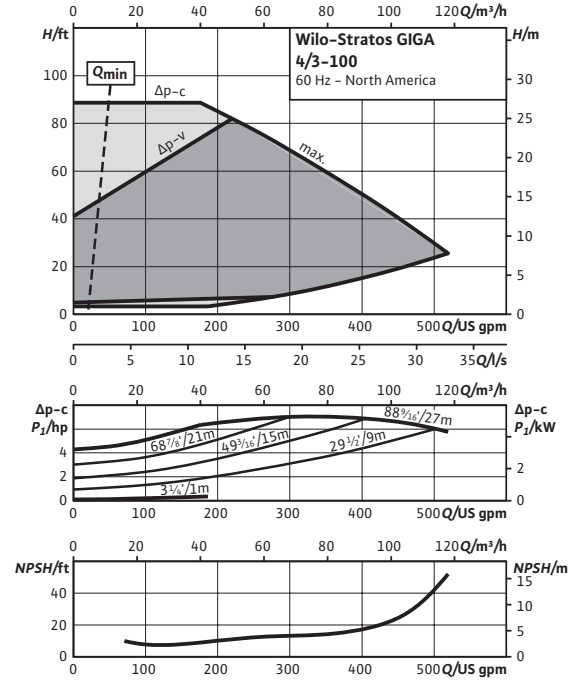

Submittal Data Sheet

Wilo-Stratos GIGA - High-Efficiency In-Line Pumps

Wilo-Stratos GIGA 4/3-100

Project:	
Engineer:	
Contractor:	
Submitted By:	Date:
Approved By:	Date:

Tag #	Model #	Flow	Head	Control Mode	Cycle	Phase	Voltage
	Wilo-Stratos GIGA 4/3-100					3	460

Materials of Construction	
Pump Volute	Cast Iron Cataphoresis Coated (ASTM A48 / EN-GJL-250)
Impeller	Composite (PPS-GF40) Integral Stainless Inlet
Shaft	Stainless Steel (AISI 420 / 1.4122)
Mechanical Seal	SiC/SiC-NBR (Q7Q7X4GG)

Submittal Data Sheet

Wilo-Stratos GIGA - High-Efficiency In-Line Pumps

Dimensions & Weights

Dimensions and Weights

Model	Dimensions - Inches (mm)														Weight lbs (kg)
	I ₀	A	B1	B2	B3	B4	C	E	F	ØG	H	L1	M	X	
Wilo-Stratos GIGA 4/3-100	19 (482)	5½ (140)	5 (127)	5 ⁹ / ₁₆ (141)	5 ³ / ₁₆ (129)	10 ⁹ / ₁₆ (268)	5½ (140)	8½ (216)	3½ (89)	6 ⁷ / ₈ (175)	10 ⁷ / ₈ (276)	21 ⁷ / ₁₆ (545)	9½ (241)	11 ¹³ / ₁₆ (300)	174 (79)