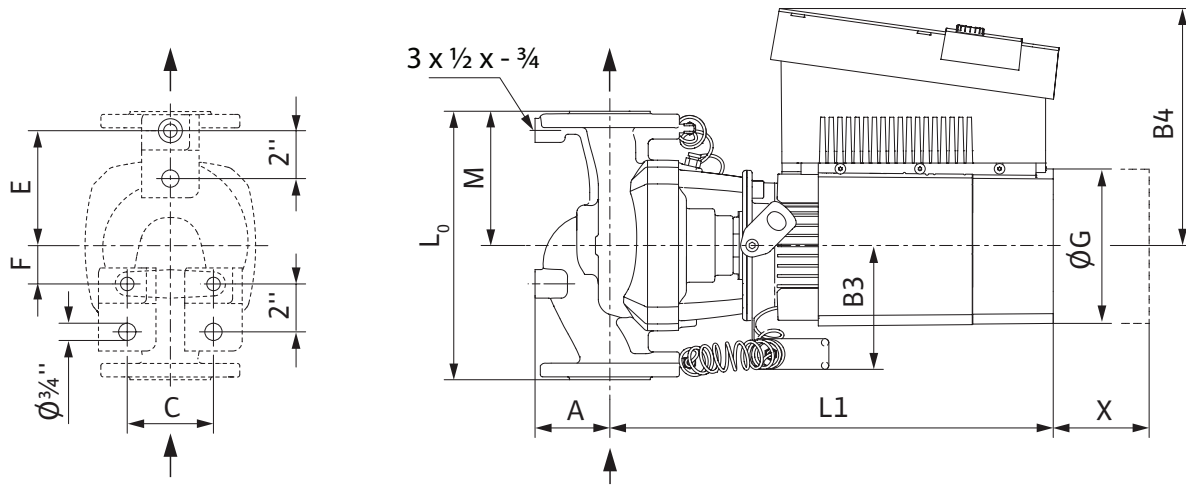

Submittal Data Sheet

Wilo-Stratos GIGA - High-Efficiency In-Line Pumps

Dimensions & Weights

Dimensions and Weights

Model	Dimensions - Inches (mm)														Weight lbs (kg)
	I ₀	A	B1	B2	B3	B4	C	E	F	ØG	H	L1	M	X	
Wilo-Stratos GIGA 4/3-100	19 (482)	5½ (140)	5 (127)	5 ⁹ / ₁₆ (141)	5 ³ / ₁₆ (129)	10 ⁹ / ₁₆ (268)	5½ (140)	8½ (216)	3½ (89)	6 ⁷ / ₈ (175)	10 ⁷ / ₈ (276)	21 ⁷ / ₁₆ (545)	9½ (241)	11 ¹³ / ₁₆ (300)	174 (79)

Flange Dimensions - 125#ANSI

Dimensions - Inches (mm)				
Dia.	ØD	Ød	Øk	n x Ød _L
4"	10 (254)	6 ¹⁵ / ₁₆ (176)	7½ (191)	8 x ¾ (8 x 19)

EC Motor Data (Single Motor Operation)

Model	P ₂ Rated	P ₁	Speed	FLA
	hp	kW	RPM	3~480V
Wilo-Stratos GIGA 4/3-100	7.1	5.3	500-2300	6.8