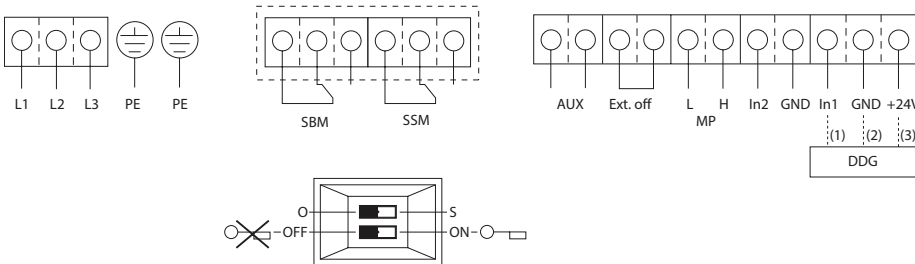

Submittal Data Sheet

Wilo-Stratos GIGA - High-Efficiency In-Line Pumps

Dimensions & Weights

Dimensions and Weights

Model	Dimensions - Inches (mm)														Weight lbs (kg)
	I ₀	A	B1	B2	B3	B4	C	E	F	ØG	H	L1	M	X	
Wilo-Stratos GIGA 4/3-55	19 (482)	5 3/4 (146)	5 (127)	6 1/4 (159)	5 1/16 (129)	10 1/16 (256)	5 1/2 (140)	8 1/2 (216)	3 1/2 (89)	6 7/8 (175)	10 7/8 (276)	21 13/16 (554)	9 1/2 (241)	11 13/16 (300)	172 (78)

Flange Dimensions - 125#ANSI

Dimensions - Inches (mm)				
Dia.	ØD	Ød	Øk	n x Ød _L
4"	10 (254)	6 15/16 (176)	7 1/2 (191)	8 x 3/4 (8 x 19)

EC Motor Data (Single Motor Operation)

Model	P ₂ Rated	P ₁	Speed	FLA
	hp	kW	RPM	3~480V
Wilo-Stratos GIGA 4/3-55	5.6	4.2	500-2300	5.3