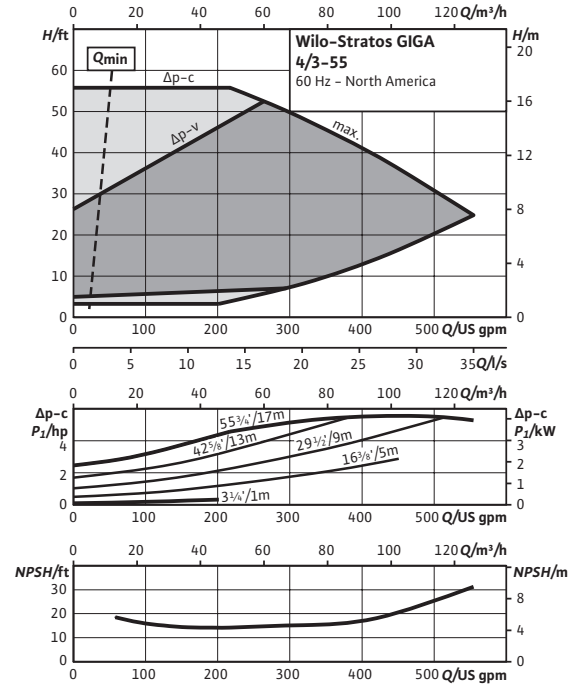

Submittal Data Sheet

Wilo-Stratos GIGA - High-Efficiency In-Line Pumps

Wilo-Stratos GIGA 4/3-55

Project:	
Engineer:	
Contractor:	
Submitted By:	Date:
Approved By:	Date:

Tag #	Model #	Flow	Head	Control Mode	Cycle	Phase	Voltage
	Wilo-Stratos GIGA 4/3-55					3	460

Materials of Construction	
Pump Volute	Cast Iron Cataphoresis Coated (ASTM A48 / EN-GJL-250)
Impeller	Composite (PPS-GF40) Integral Stainless Inlet
Shaft	Stainless Steel (AISI 420 / 1.4122)
Mechanical Seal	SiC/SiC-NBR (Q7Q7X4GG)

Submittal Data Sheet

Wilo-Stratos GIGA - High-Efficiency In-Line Pumps

Dimensions & Weights

Dimensions and Weights

Model	Dimensions - Inches (mm)														Weight lbs (kg)
	I ₀	A	B1	B2	B3	B4	C	E	F	ØG	H	L1	M	X	
Wilo-Stratos GIGA 4/3-55	19 (482)	5 3/4 (146)	5 (127)	6 1/4 (159)	5 1/16 (129)	10 1/16 (256)	5 1/2 (140)	8 1/2 (216)	3 1/2 (89)	6 7/8 (175)	10 7/8 (276)	21 13/16 (554)	9 1/2 (241)	11 13/16 (300)	172 (78)