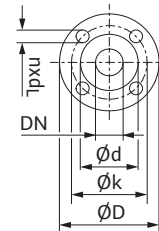

Submittal Data Sheet

Wilo-Stratos GIGA - High-Efficiency In-Line Pumps

Dimensions & Weights

Dimensions and Weights

Model	Dimensions - Inches (mm)														Weight lbs (kg)
	I ₀	A	B1	B2	B3	B4	C	E	F	ØG	H	L1	M	X	
Wilo-Stratos GIGA 4/3-55	19 (482)	5 3/4 (146)	5 (127)	6 1/4 (159)	5 1/16 (129)	10 1/16 (256)	5 1/2 (140)	8 1/2 (216)	3 1/2 (89)	6 7/8 (175)	10 7/8 (276)	21 13/16 (554)	9 1/2 (241)	11 13/16 (300)	172 (78)

Flange Dimensions - 125#ANSI

Dimensions - Inches (mm)				
Dia.	ØD	Ød	Øk	n x Ød _L
4"	10 (254)	6 15/16 (176)	7 1/2 (191)	8 x 3/4 (8 x 19)

EC Motor Data (Single Motor Operation)

Model	P ₂ Rated	P ₁	Speed	FLA
	hp	kW	RPM	3~480V
Wilo-Stratos GIGA 4/3-55	5.6	4.2	500-2300	5.3