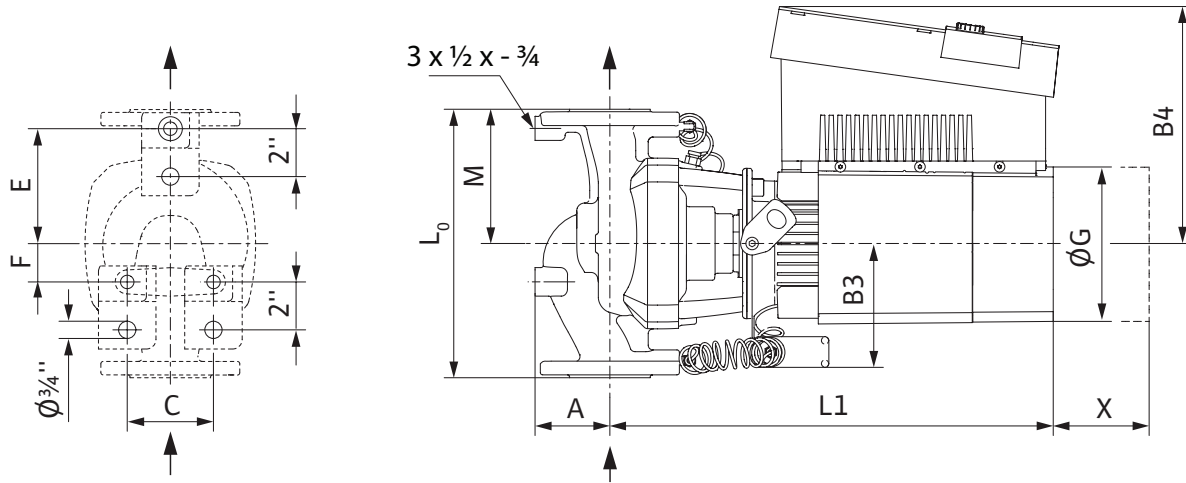

Submittal Data Sheet

Wilo-Stratos GIGA - High-Efficiency In-Line Pumps

Dimensions & Weights

Dimensions and Weights

Model	Dimensions - Inches (mm)														Weight lbs (kg)
	I ₀	A	B1	B2	B3	B4	C	E	F	ØG	H	L1	M	X	
Wilo-Stratos GIGA 4/3-55	19 (482)	5 3/4 (146)	5 (127)	6 1/4 (159)	5 1/16 (129)	10 1/16 (256)	5 1/2 (140)	8 1/2 (216)	3 1/2 (89)	6 7/8 (175)	10 7/8 (276)	21 13/16 (554)	9 1/2 (241)	11 13/16 (300)	172 (78)

Flange Dimensions - 125#ANSI

Dimensions - Inches (mm)				
Dia.	ØD	Ød	Øk	n x Ød _L
4"	10 (254)	6 15/16 (176)	7 1/2 (191)	8 x 3/4 (8 x 19)

EC Motor Data (Single Motor Operation)

Model	P ₂ Rated	P ₁	Speed	FLA
	hp	kW	RPM	3~480V
Wilo-Stratos GIGA 4/3-55	5.6	4.2	500-2300	5.3