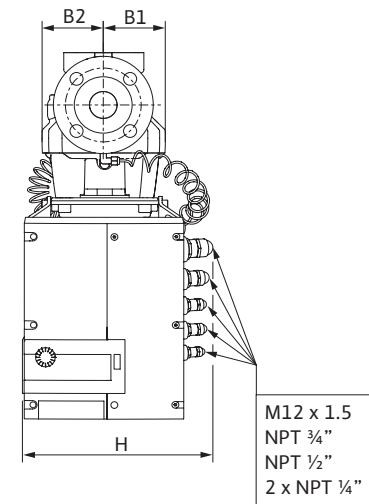

Submittal Data Sheet

Wilo-Stratos GIGA - High-Efficiency In-Line Pumps

Dimensions & Weights

Dimensions and Weights

Model	Dimensions - Inches (mm)														Weight lbs (kg)
	I ₀	A	B1	B2	B3	B4	C	E	F	ØG	H	L1	M	X	
Wilo-Stratos GIGA 4/3-55	19 (482)	5 3/4 (146)	5 (127)	6 1/4 (159)	5 1/16 (129)	10 1/16 (256)	5 1/2 (140)	8 1/2 (216)	3 1/2 (89)	6 7/8 (175)	10 7/8 (276)	21 13/16 (554)	9 1/2 (241)	11 13/16 (300)	172 (78)

Flange Dimensions - 125#ANSI

Dimensions - Inches (mm)				
Dia.	ØD	Ød	Øk	n x Ød _L
4"	10 (254)	6 15/16 (176)	7 1/2 (191)	8 x 3/4 (8 x 19)

EC Motor Data (Single Motor Operation)

Model	P ₂ Rated	P ₁	Speed	FLA
	hp	kW	RPM	3~480V
Wilo-Stratos GIGA 4/3-55	5.6	4.2	500-2300	5.3