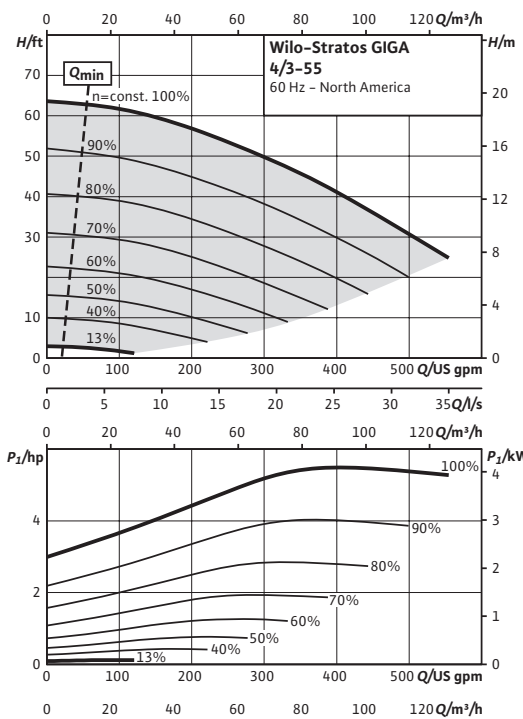

Submittal Data Sheet

Wilo-Stratos GIGA - High-Efficiency In-Line Pumps

Wilo-Stratos GIGA 4/3-55

Project:	
Engineer:	
Contractor:	
Submitted By:	Date:
Approved By:	Date:

Tag #	Model #	Flow	Head	Control Mode	Cycle	Phase	Voltage
	Wilo-Stratos GIGA 4/3-55					3	460

Technical Data	
Liquid Temp Range	-4°F to 248°F (-20°C to +120°C)
Fluid Capability	Water 50/50 Water-Glycol Mixtures
Max Operating Pressure	232 PSI 248°F (water only) 194°F (50% propylene)
Mains Voltage	3- 380-480V ±10% 50/60Hz
Protection Class	IP 55, Class F Insulation
Ambient Temp Range	32°F to 104°F (0°C to 40°C)
Max Relative Humidity	32°F to 86°F (0°C to 30°C): 90% 87°F to 104°F (31°C to 40°C): 60%
Sound Level	< 74 dBA

Materials of Construction	
Pump Volute	Cast Iron Cataphoresis Coated (ASTM A48 / EN-GJL-250)
Impeller	Composite (PPS-GF40) Integral Stainless Inlet
Shaft	Stainless Steel (AISI 420 / 1.4122)
Mechanical Seal	SiC/SiC-NBR (Q7Q7X4GG)

Submittal Data Sheet

Wilo-Stratos GIGA - High-Efficiency In-Line Pumps

Dimensions & Weights

Dimensions and Weights

Model	Dimensions - Inches (mm)														Weight lbs (kg)
	I ₀	A	B1	B2	B3	B4	C	E	F	ØG	H	L1	M	X	
Wilo-Stratos GIGA 4/3-55	19 (482)	5 3/4 (146)	5 (127)	6 1/4 (159)	5 1/16 (129)	10 1/16 (256)	5 1/2 (140)	8 1/2 (216)	3 1/2 (89)	6 7/8 (175)	10 7/8 (276)	21 13/16 (554)	9 1/2 (241)	11 13/16 (300)	172 (78)