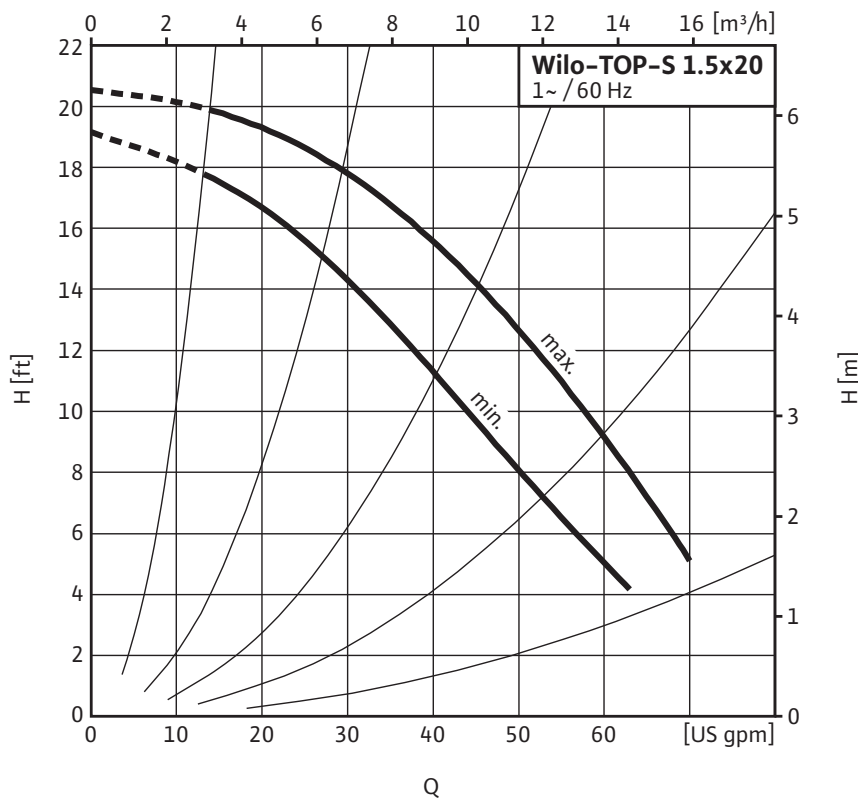

Submittal Data Sheet

Wilo Top S – Commercial Wet Rotor Circulators

Top S – Single Phase

Project:	
Engineer:	
Contractor:	
Submitted By:	Date:
Approved By:	Date:

Tag #	Model #	Speed	Flow	Head	HP	Phase	Voltage
	Top S 1.5 x 20					1	