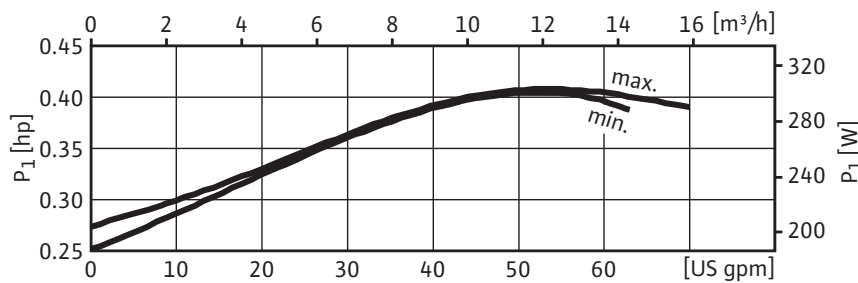

Submittal Data Sheet

Wilo Top S – Commercial Wet Rotor Circulators

Top S – Single Phase

Project:	
Engineer:	
Contractor:	
Submitted By:	Date:
Approved By:	Date:

Tag #	Model #	Speed	Flow	Head	HP	Phase	Voltage
	Top S 1.5 x 20					1	

Wilo Top S – Commercial Wet Rotor Circulators

Dimensions & Weights

Dimensions and Weights

Model	Dimensions - Inches (mm)									Weight - lbs (kg)
	l_0	l_1	l_2	a_1	a_2	b_1	b_2	b_4	b_5	
Top S 1.5 x 20	10	5	4 ^{7/16}	7 ^{11/16}	2 ^{3/8}	3 ^{1/16}	2 ^{11/16}	2 ^{3/4}	3 ^{5/16}	20.5
	(254)	(127)	(113)	(195)	(61)	(78)	(68)	(70)	(83.5)	(9.3)