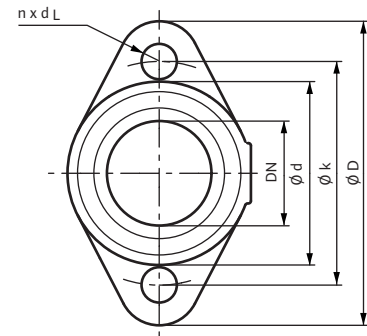

Wilo Top S – Commercial Wet Rotor Circulators

Dimensions & Weights

Dimensions and Weights

Model	Dimensions - Inches (mm)									Weight - lbs (kg)
	l_0	l_1	l_2	a_1	a_2	b_1	b_2	b_4	b_5	
Top S 1.5 x 20	10	5	4 ^{7/16}	7 ^{11/16}	2 ^{3/8}	3 ^{1/16}	2 ^{11/16}	2 ^{3/4}	3 ^{5/16}	20.5
	(254)	(127)	(113)	(195)	(61)	(78)	(68)	(70)	(83.5)	(9.3)

Flange Dimensions

Dia. (DN)	Dimensions - Inches (mm)				
	ϕD	ϕd_1	ϕd_2	ϕk	$n \times d_L$
1 1/2"	4 3/4	1 5/8	2 7/8	3 1/2	2 x ϕ 1/2
	(121)	(41)	(73)	(89)	(2 x ϕ 14)

Motor Data

Model	hp	Speed	Watts	FLA	FLA
		RPM	W	1~115V	1~230V
Top S 1.5 x 20	1/4	3000-3250	300-305	2.9-3.1	1.5-1.6