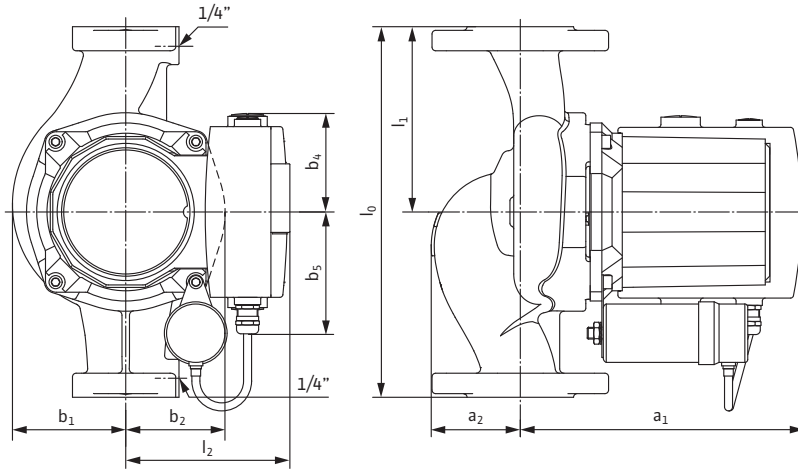

Wilo Top S – Commercial Wet Rotor Circulators

Dimensions & Weights

Dimensions and Weights

Model	Dimensions - Inches (mm)									Weight - lbs (kg)
	l_0	l_1	l_2	a_1	a_2	b_1	b_2	b_4	b_5	
Top S 1.5 x 20	10	5	4 ^{7/16}	7 ^{11/16}	2 ^{3/8}	3 ^{1/16}	2 ^{11/16}	2 ^{3/4}	3 ^{5/16}	20.5
	(254)	(127)	(113)	(195)	(61)	(78)	(68)	(70)	(83.5)	(9.3)

Flange Dimensions

Dia. (DN)	Dimensions - Inches (mm)				
	ϕD	ϕd_1	ϕd_2	ϕk	$n \times d_L$
1 1/2"	4 3/4	1 5/8	2 7/8	3 1/2	2 x ϕ 1/2
	(121)	(41)	(73)	(89)	(2 x ϕ 14)

Motor Data

Model	hp	Speed	Watts	FLA	FLA
		RPM	W	1~115V	1~230V
Top S 1.5 x 20	1/4	3000-3250	300-305	2.9-3.1	1.5-1.6