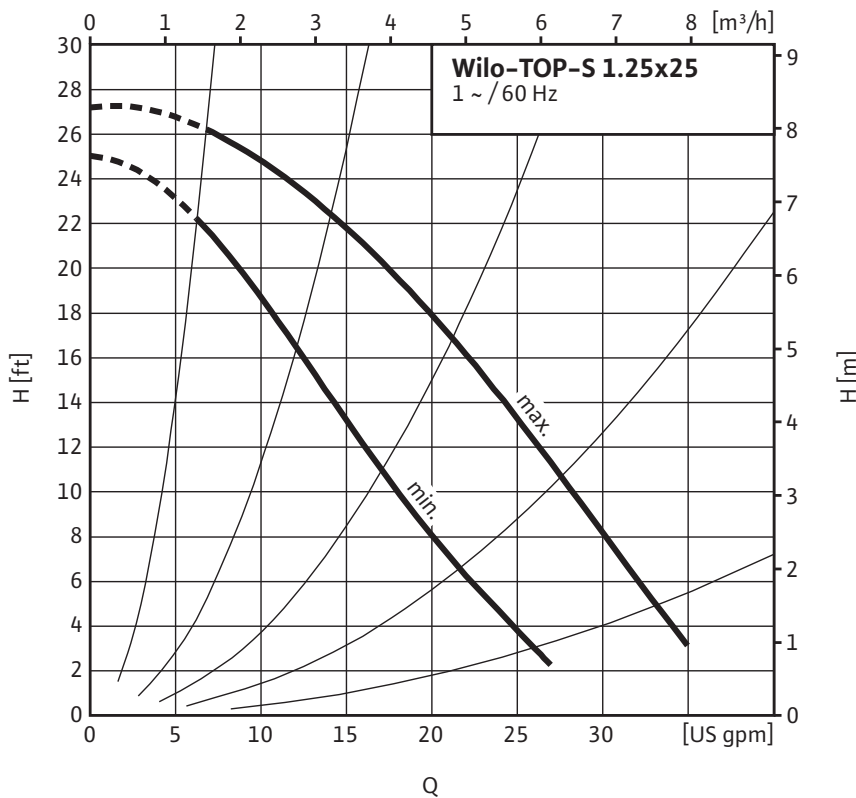

Submittal Data Sheet

Wilo Top S – Commercial Wet Rotor Circulators

Top S – Single Phase

Project:	
Engineer:	
Contractor:	
Submitted By:	Date:
Approved By:	Date:

Tag #	Model #	Speed	Flow	Head	HP	Phase	Voltage
	Top S 1.25 x 25					1	

Wilo Top S – Commercial Wet Rotor Circulators

Dimensions & Weights

Dimensions and Weights

Model	Dimensions - Inches (mm)									Weight - lbs (kg)
	l_0	l_1	l_2	a_1	a_2	b_1	b_2	b_4	b_5	
Top S 1.25 x 25	6½	¾	4 ³ / ₁₆	7 ¹¹ / ₁₆	¼	2 ⁹ / ₁₆	2 ³ / ₁₆	¾	3 ⁵ / ₁₆	14.1
	(165)	(82.5)	(106)	(195)	(32)	(65.5)	(56)	(70)	(83.5)	(6.4)

Flange Dimensions

Dia. (DN)	Dimensions - Inches (mm)				
	ϕD	ϕd_1	ϕd_2	ϕk	$n \times d_L$
1¼"	4¾	1 ³ / ₈	2 ⁷ / ₈	3½	2 x ϕ ½
	(121)	(35)	(73)	(89)	(2 x ϕ 14)

Motor Data

Model	hp	Speed	Watts	FLA	FLA
		RPM	W	1~115V	1~230V
Top S 1.25 x 25	1/8	2750-3100	195-215	1.9-2.0	0.9-1.0