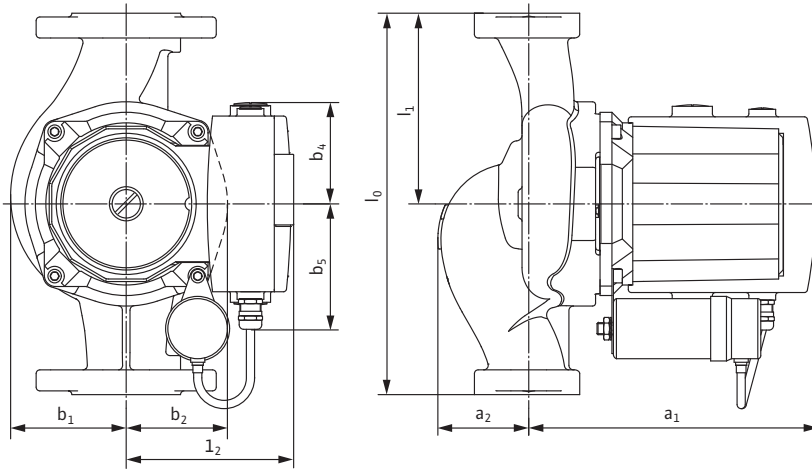

Wilo Top S – Commercial Wet Rotor Circulators

Dimensions & Weights

Dimensions and Weights

Model	Dimensions - Inches (mm)									Weight - lbs (kg)
	l_0	l_1	l_2	a_1	a_2	b_1	b_2	b_4	b_5	
Top S 1.25 x 25	6½	¾	4 ³ / ₁₆	7 ¹¹ / ₁₆	¼	2 ⁹ / ₁₆	2 ³ / ₁₆	¾	3 ⁵ / ₁₆	14.1
	(165)	(82.5)	(106)	(195)	(32)	(65.5)	(56)	(70)	(83.5)	(6.4)

Flange Dimensions

Dia. (DN)	Dimensions - Inches (mm)				
	ϕD	ϕd_1	ϕd_2	ϕk	$n \times d_L$
1¼"	4¾	1 ³ / ₈	2 ⁷ / ₈	3½	2 x ϕ ½
	(121)	(35)	(73)	(89)	(2 x ϕ 14)

Motor Data

Model	hp	Speed	Watts	FLA	FLA
		RPM	W	1~115V	1~230V
Top S 1.25 x 25	1/8	2750-3100	195-215	1.9-2.0	0.9-1.0