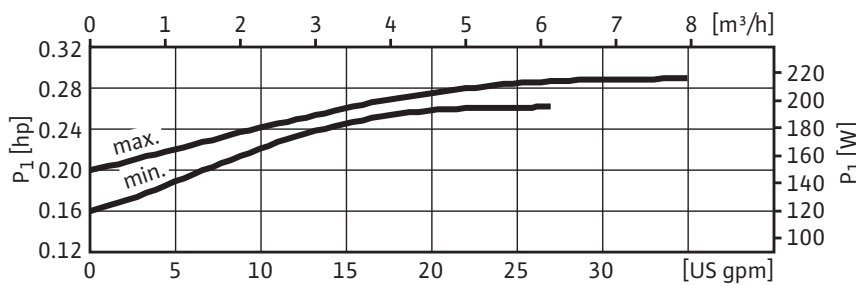

Materials of Construction	
Volute	Cast Iron (Closed Systems) Cataphoresis Coated
Impeller	Engineered composite (PP – 50% GF)
Shaft	Stainless Steel (X40 Cr13) / AISI 420SS
Bearing	Metal Impregnated Carbon
Degree of Protection	Enclosure
Protection Class	H

Technical Data	
Max. Temp. Range	14°F 248°F (- 10°C to 120°C)
Ambient Temp. Range	32°F – 104°F (0°C – 40 °C)
Electrical Connections	1~115, 1~230v
Max. Working Pressure	145 PSI (10 Bar)
Min. Inlet Pressure 140 °F (60 °C)	1.8 PSI (0.1 Bar)
Min. Inlet Pressure 194 °F (90 °C)	7.3 PSI (0.5 Bar)
Min. Inlet Pressure 248 °F (120 °C)	29.9 PSI (2 Bar)

Applications	
• Heating Systems	• Cold water and air-conditioning systems
• Geothermal Systems	• Water/Glycol up to 50%
• Solar Systems	• Industrial Circulation Systems