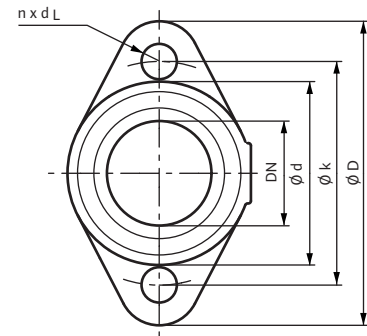

Wilo Top S – Commercial Wet Rotor Circulators

Dimensions & Weights

Dimensions and Weights

Model	Dimensions - Inches (mm)									Weight - lbs (kg)
	l_0	l_1	l_2	a_1	a_2	b_1	b_2	b_4	b_5	
Top S 1.25 x 25	6½	¾	4 ³ / ₁₆	7 ¹¹ / ₁₆	¼	2 ⁹ / ₁₆	2 ³ / ₁₆	¾	3 ⁵ / ₁₆	14.1
	(165)	(82.5)	(106)	(195)	(32)	(65.5)	(56)	(70)	(83.5)	(6.4)

Flange Dimensions

Dia. (DN)	Dimensions - Inches (mm)				
	ϕD	ϕd_1	ϕd_2	ϕk	$n \times d_L$
1¼"	4¾	1 ³ / ₈	2 ⁷ / ₈	3½	2 x ϕ ½
	(121)	(35)	(73)	(89)	(2 x ϕ 14)

Motor Data

Model	hp	Speed	Watts	FLA	FLA
		RPM	W	1~115V	1~230V
Top S 1.25 x 25	1/8	2750-3100	195-215	1.9-2.0	0.9-1.0