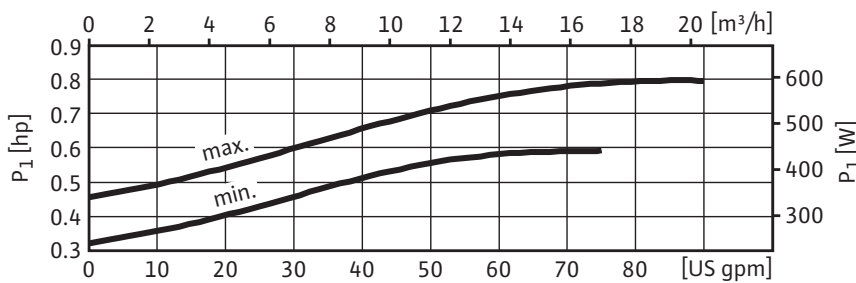

Submittal Data Sheet

Wilo Top S – Commercial Wet Rotor Circulators

Top S – Three Phase

Project:	
Engineer:	
Contractor:	
Submitted By:	Date:
Approved By:	Date:

Tag #	Model #	Speed	Flow	Head	HP	Phase	Voltage
	Top S 1.5 x 30					3	