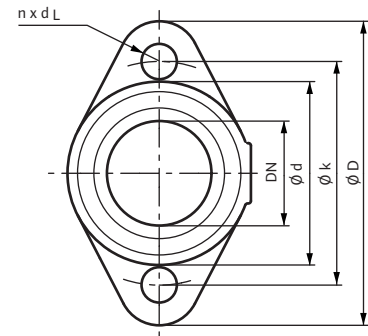

Wilo Top S – Commercial Wet Rotor Circulators

Dimensions & Weights

Dimensions and Weights

Model	Dimensions - Inches (mm)									Weight - lbs (kg)
	l_0	l_1	l_2	a_1	a_2	b_1	b_2	b_4	b_5	
Top S 1.5 x 30	10	5	4¾	9¼	2 ⁵ / ₁₆	3 ⁹ / ₁₆	3 ¹ / ₈	2¾	2¾	27.3
	(254)	(127)	(120)	(235)	(58)	(90)	(79)	(70)	(70)	(12.4)

Flange Dimensions

Dia. (DN)	Dimensions - Inches (mm)				
	ϕD	ϕd_1	ϕd_2	ϕk	$n \times d_L$
1½"	4¾	1 ⁵ / ₈	2 ⁷ / ₈	3½	2 x ϕ ½
	(121)	(41)	(73)	(89)	(2 x ϕ 14)

Motor Data

Model	hp	Speed	Watts	FLA	FLA	FLA
		RPM	W	3~208-230V	3~460V	3~575V
Top S 1.5 x 30	½	2990-3390	445-595	1.4-2.1	0.7-1.0	0.5-0.8