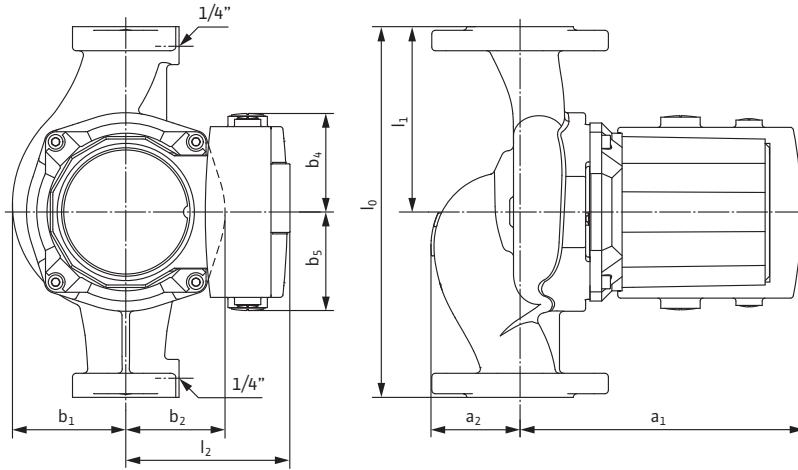

Wilo Top S – Commercial Wet Rotor Circulators

Dimensions & Weights

Dimensions and Weights

Model	Dimensions - Inches (mm)									Weight - lbs (kg)
	l_0	l_1	l_2	a_1	a_2	b_1	b_2	b_4	b_5	
Top S 1.5 x 30	10	5	4¾	9¼	2 ⁵ / ₁₆	3 ⁹ / ₁₆	3 ¹ / ₈	2¾	2¾	27.3
	(254)	(127)	(120)	(235)	(58)	(90)	(79)	(70)	(70)	(12.4)

Flange Dimensions

Dia. (DN)	Dimensions - Inches (mm)				
	ϕD	ϕd_1	ϕd_2	ϕk	$n \times d_L$
1½"	4¾	1 ⁵ / ₈	2 ⁷ / ₈	3½	2 x ϕ ½
	(121)	(41)	(73)	(89)	(2 x ϕ 14)

Motor Data

Model	hp	Speed	Watts	FLA	FLA	FLA
		RPM	W	3~208-230V	3~460V	3~575V
Top S 1.5 x 30	½	2990-3390	445-595	1.4-2.1	0.7-1.0	0.5-0.8