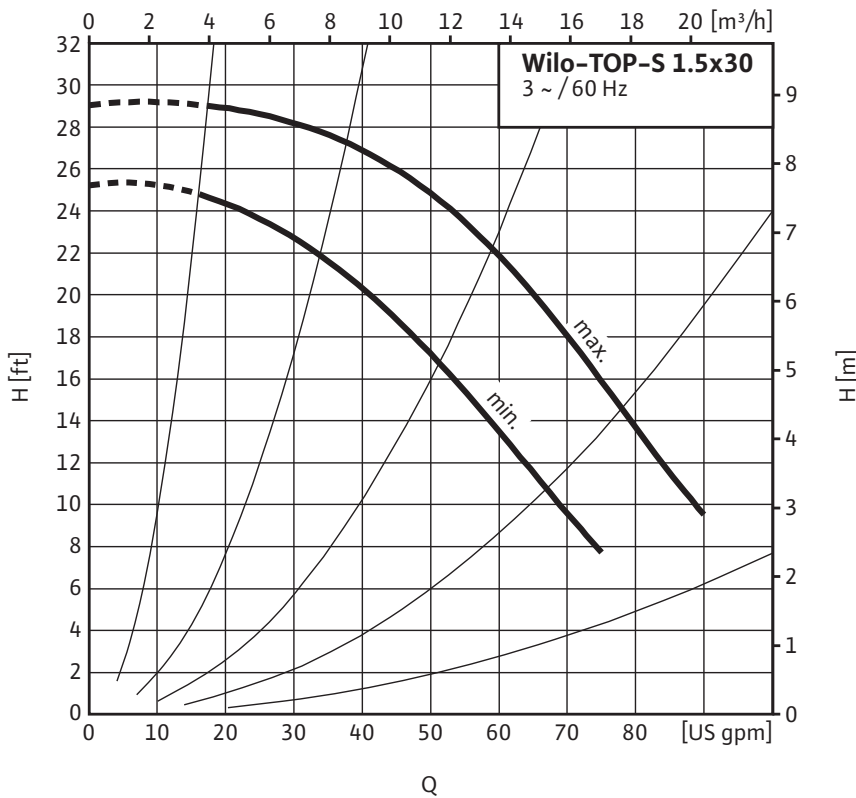

Submittal Data Sheet

Wilo Top S – Commercial Wet Rotor Circulators

Top S – Three Phase

Project:	
Engineer:	
Contractor:	
Submitted By:	Date:
Approved By:	Date:

Tag #	Model #	Speed	Flow	Head	HP	Phase	Voltage
	Top S 1.5 x 30					3	

Wilo Top S – Commercial Wet Rotor Circulators

Dimensions & Weights

Dimensions and Weights

Model	Dimensions - Inches (mm)									Weight - lbs (kg)
	l_0	l_1	l_2	a_1	a_2	b_1	b_2	b_4	b_5	
Top S 1.5 x 30	10	5	4¾	9¼	2 ⁵ / ₁₆	3 ⁹ / ₁₆	3 ¹ / ₈	2¾	2¾	27.3
	(254)	(127)	(120)	(235)	(58)	(90)	(79)	(70)	(70)	(12.4)

Flange Dimensions

Dia. (DN)	Dimensions - Inches (mm)				
	ϕD	ϕd_1	ϕd_2	ϕk	$n \times d_L$
1½"	4¾	1 ⁵ / ₈	2 ⁷ / ₈	3½	2 x ϕ ½
	(121)	(41)	(73)	(89)	(2 x ϕ 14)

Motor Data

Model	hp	Speed	Watts	FLA	FLA	FLA
		RPM	W	3~208-230V	3~460V	3~575V
Top S 1.5 x 30	½	2990-3390	445-595	1.4-2.1	0.7-1.0	0.5-0.8