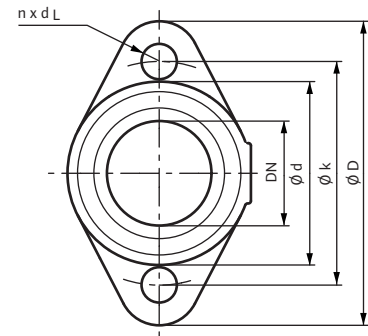

Wilo Top S – Commercial Wet Rotor Circulators

Dimensions & Weights

Dimensions and Weights

Model	Dimensions - Inches (mm)									Weight - lbs (kg)
	l_0	l_1	l_2	a_1	a_2	b_1	b_2	b_4	b_5	
Top S 1.5 x 40	10	5	4 3/4	9 1/4	2 5/16	3 9/16	3 1/8	2 3/4	2 3/4	28.7
	(254)	(127)	(120)	(235)	(58)	(90)	(79)	(70)	(70)	(13)

Flange Dimensions

Dia. (DN)	Dimensions - Inches (mm)				
	ϕD	ϕd_1	ϕd_2	ϕk	$n \times d_L$
1 1/2"	4 3/4	1 5/8	2 7/8	3 1/2	2 x ϕ 1/2
	(121)	(41)	(73)	(89)	(2 x ϕ 14)

Motor Data

Model	hp	Speed RPM	Watts W	FLA		
				3~208-230V	3~460V	3~575V
Top S 1.5 x 40	5/8	2890-3330	615-870	1.9-3.0	0.9-1.5	0.7-1.2