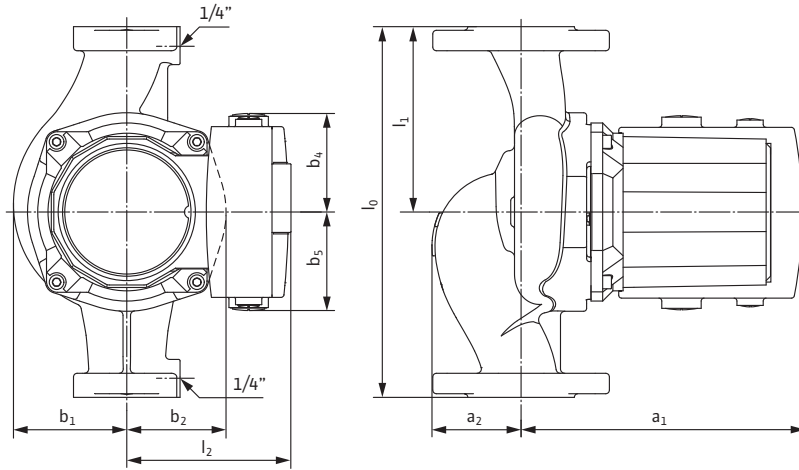

Wilo Top S – Commercial Wet Rotor Circulators

Dimensions & Weights

Dimensions and Weights

Model	Dimensions - Inches (mm)									Weight - lbs (kg)
	l_0	l_1	l_2	a_1	a_2	b_1	b_2	b_4	b_5	
Top S 1.5 x 40	10	5	4 3/4	9 1/4	2 5/16	3 9/16	3 1/8	2 3/4	2 3/4	28.7
	(254)	(127)	(120)	(235)	(58)	(90)	(79)	(70)	(70)	(13)

Flange Dimensions

Dia. (DN)	Dimensions - Inches (mm)				
	ϕD	ϕd_1	ϕd_2	ϕk	$n \times d_L$
1 1/2"	4 3/4	1 5/8	2 7/8	3 1/2	2 x ϕ 1/2
	(121)	(41)	(73)	(89)	(2 x ϕ 14)

Motor Data

Model	hp	Speed RPM	Watts W	FLA		
				3~208-230V	3~460V	3~575V
Top S 1.5 x 40	5/8	2890-3330	615-870	1.9-3.0	0.9-1.5	0.7-1.2