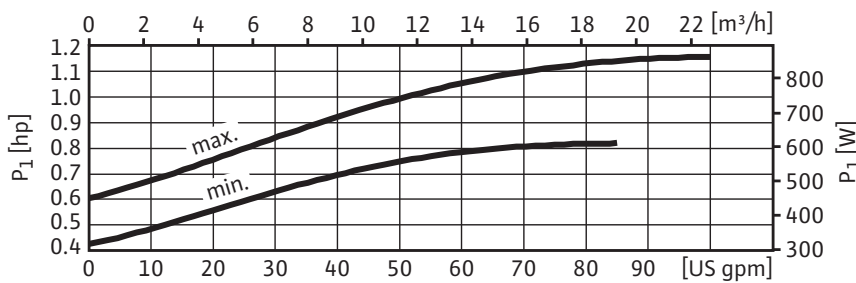

Materials of Construction	
Volute	Cast Iron (Closed Systems) Cataphoresis Coated
Impeller	Engineered composite (PP - 50% GF)
Shaft	Stainless Steel (X40 Cr13) / AISI 420SS
Bearing	Metal Impregnated Carbon
Degree of Protection	Enclosure
Protection Class	H

Technical Data	
Max. Temp. Range	14°F 248°F (-10°C to 120°C)
Ambient Temp. Range	32°F - 104°F (0°C - 40°C)
Electrical Connections	3-208-230v, 460v, 575v
Max. Working Pressure	145 PSI (10 Bar)
Min. Inlet Pressure 140 °F (60 °C)	1.8 PSI (0.1 Bar)
Min. Inlet Pressure 194 °F (90 °C)	7.3 PSI (0.5 Bar)
Min. Inlet Pressure 248 °F (120 °C)	29.9 PSI (2 Bar)

Applications	
• Heating Systems	• Cold water and air-conditioning systems
• Geothermal Systems	• Water/Glycol up to 50%
• Solar Systems	• Industrial Circulation Systems