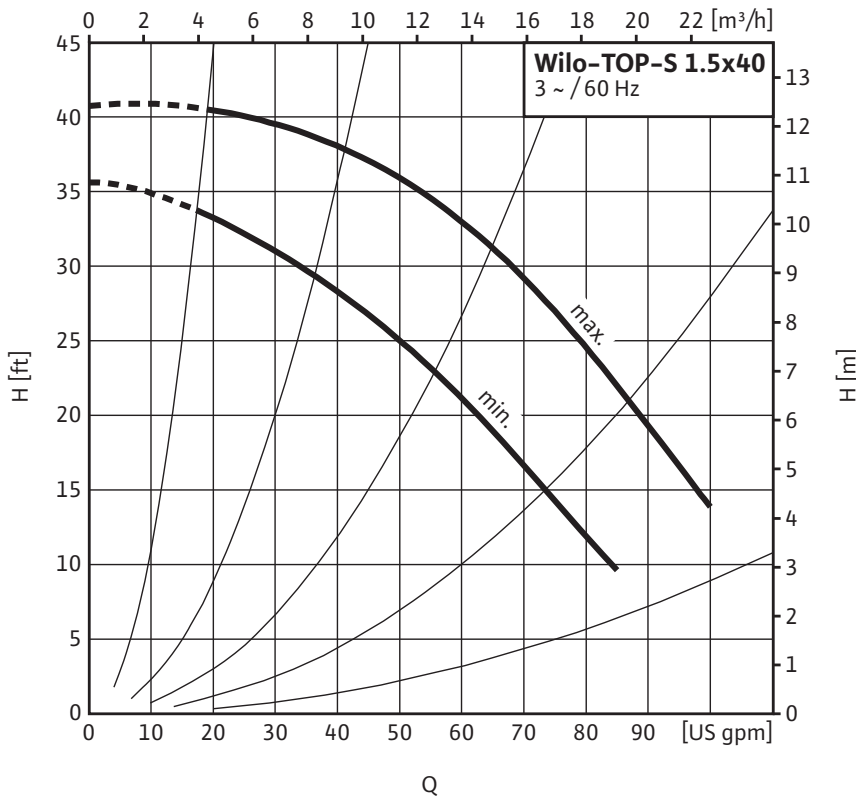

Submittal Data Sheet

Wilco Top S - Commercial Wet Rotor Circulators

Top S - Three Phase

Project:	
Engineer:	
Contractor:	
Submitted By:	Date:
Approved By:	Date:

Tag #	Model #	Speed	Flow	Head	HP	Phase	Voltage
	Top S 1.5 x 40					3	

Wilo Top S – Commercial Wet Rotor Circulators

Dimensions & Weights

Dimensions and Weights

Model	Dimensions - Inches (mm)									Weight - lbs (kg)
	l_0	l_1	l_2	a_1	a_2	b_1	b_2	b_4	b_5	
Top S 1.5 x 40	10	5	4 3/4	9 1/4	2 5/16	3 9/16	3 1/8	2 3/4	2 3/4	28.7
	(254)	(127)	(120)	(235)	(58)	(90)	(79)	(70)	(70)	(13)

Flange Dimensions

Dia. (DN)	Dimensions - Inches (mm)				
	ϕD	ϕd_1	ϕd_2	ϕk	$n \times d_L$
1 1/2"	4 3/4	1 5/8	2 7/8	3 1/2	2 x ϕ 1/2
	(121)	(41)	(73)	(89)	(2 x ϕ 14)

Motor Data

Model	hp	Speed RPM	Watts W	FLA		
				3~208-230V	3~460V	3~575V
Top S 1.5 x 40	5/8	2890-3330	615-870	1.9-3.0	0.9-1.5	0.7-1.2