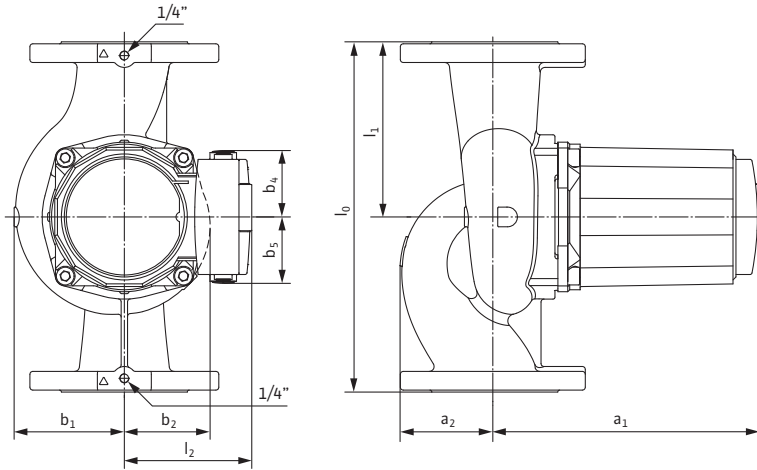

Wilo Top S – Commercial Wet Rotor Circulators

Dimensions & Weights

Dimensions and Weights

Model	Dimensions - Inches (mm)									Weight - lbs (kg)
	l_0	l_1	l_2	a_1	a_2	b_1	b_2	b_4	b_5	
Top S 2 x 35	11	5½	4¾	9 ⁹ / ₁₆	2½	3 ⁹ / ₁₆	3	2¾	2¾	34
	(279)	(139.5)	(120)	(243)	(64)	(91)	(76)	(70)	(70)	(15.4)

Flange Dimensions

Dia. (DN)	Dimensions - Inches (mm)				
	ϕD	ϕd_1	ϕd_2	ϕk	$n \times d_L$
2"	5¼	2 ¹ / ₁₆	3 ⁷ / ₁₆	4	4 x ϕ ½
	(133)	(53)	(87)	(102)	(4 x ϕ 14)

Motor Data

Model	hp	Speed RPM	Watts W	FLA		
				3~208-230V	3~460V	3~575V
Top S 2 x 35	5/8	2870-3330	615-870	1.9-3.0	0.9-1.5	0.8-1.2