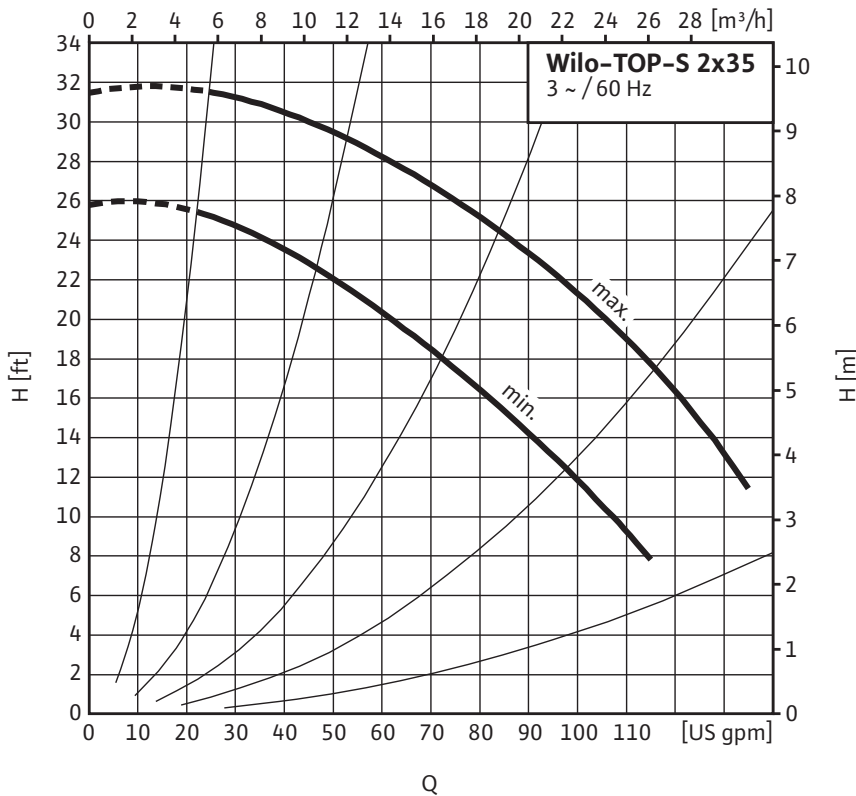

Submittal Data Sheet

Wilco Top S - Commercial Wet Rotor Circulators

Top S - Three Phase

Project:	
Engineer:	
Contractor:	
Submitted By:	Date:
Approved By:	Date:

Tag #	Model #	Speed	Flow	Head	HP	Phase	Voltage
	Top S 2 x 35					3	

Wilo Top S – Commercial Wet Rotor Circulators

Dimensions & Weights

Dimensions and Weights

Model	Dimensions - Inches (mm)									Weight - lbs (kg)
	l_0	l_1	l_2	a_1	a_2	b_1	b_2	b_4	b_5	
Top S 2 x 35	11	5½	4¾	9 ⁹ / ₁₆	2½	3 ⁹ / ₁₆	3	2¾	2¾	34
	(279)	(139.5)	(120)	(243)	(64)	(91)	(76)	(70)	(70)	(15.4)

Flange Dimensions

Dia. (DN)	Dimensions - Inches (mm)				
	ϕD	ϕd_1	ϕd_2	ϕk	$n \times d_L$
2"	5¼	2 ¹ / ₁₆	3 ⁷ / ₁₆	4	4 x ϕ ½
	(133)	(53)	(87)	(102)	(4 x ϕ 14)

Motor Data

Model	hp	Speed RPM	Watts W	FLA		
				3~208-230V	3~460V	3~575V
Top S 2 x 35	5/8	2870-3330	615-870	1.9-3.0	0.9-1.5	0.8-1.2