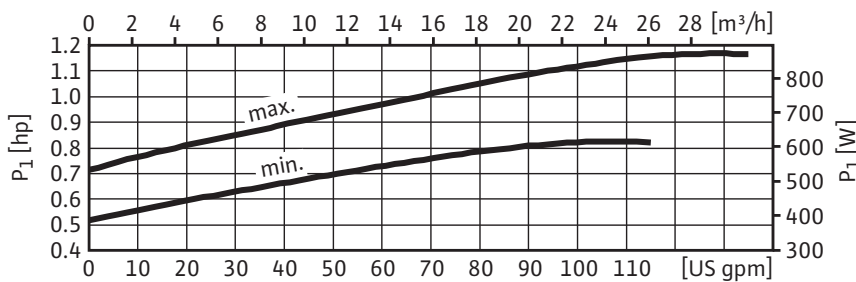

Materials of Construction	
Volute	Cast Iron (Closed Systems) Cataphoresis Coated
Impeller	Engineered composite (PP - 50% GF)
Shaft	Stainless Steel (X40 Cr13) / AISI 420SS
Bearing	Metal Impregnated Carbon
Degree of Protection	Enclosure
Protection Class	H

Technical Data	
Max. Temp. Range	14°F 248°F (- 10°C to 120°C)
Ambient Temp. Range	32°F - 104°F (0°C - 40 °C)
Electrical Connections	3~208-230v, 460v, 575v
Max. Working Pressure	145 PSI (10 Bar)
Min. Inlet Pressure 140 °F (60 °C)	6.3 PSI (0.4 Bar)
Min. Inlet Pressure 194 °F (90 °C)	15.4 PSI (1 Bar)
Min. Inlet Pressure 248 °F (120 °C)	38.9 PSI (2.7 Bar)

Applications	
• Heating Systems	• Cold water and air-conditioning systems
• Geothermal Systems	• Water/Glycol up to 50%
• Solar Systems	• Industrial Circulation Systems