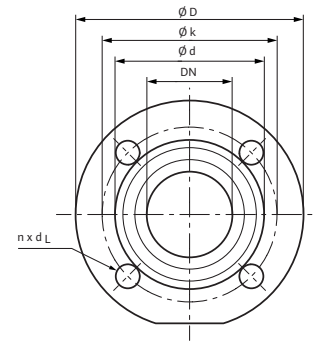

Wilo Top S – Commercial Wet Rotor Circulators

Dimensions & Weights

Dimensions and Weights

Model	Dimensions - Inches (mm)									Weight - lbs (kg)
	l_0	l_1	l_2	a_1	a_2	b_1	b_2	b_4	b_5	
Top S 2 x 35	11	5½	4¾	9 ⁹ / ₁₆	2½	3 ⁹ / ₁₆	3	2¾	2¾	34
	(279)	(139.5)	(120)	(243)	(64)	(91)	(76)	(70)	(70)	(15.4)

Flange Dimensions

Dia. (DN)	Dimensions - Inches (mm)				
	ϕD	ϕd_1	ϕd_2	ϕk	$n \times d_L$
2"	5¼	2 ¹ / ₁₆	3 ⁷ / ₁₆	4	4 x ϕ ½
	(133)	(53)	(87)	(102)	(4 x ϕ 14)

Motor Data

Model	hp	Speed RPM	Watts W	FLA		
				3~208-230V	3~460V	3~575V
Top S 2 x 35	5/8	2870-3330	615-870	1.9-3.0	0.9-1.5	0.8-1.2