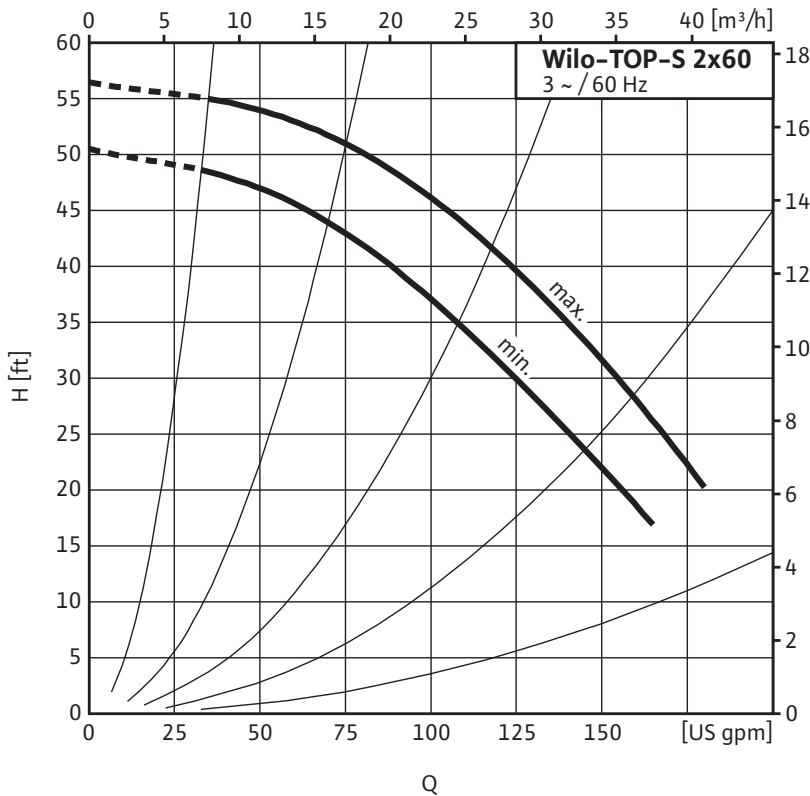

Submittal Data Sheet

Wilco Top S - Commercial Wet Rotor Circulators

Top S - Three Phase

Project:	
Engineer:	
Contractor:	
Submitted By:	Date:
Approved By:	Date:

Tag #	Model #	Speed	Flow	Head	HP	Phase	Voltage
	Top S 2 x 60					3	

Wilo Top S – Commercial Wet Rotor Circulators

Dimensions & Weights

Dimensions and Weights

Model	Dimensions - Inches (mm)									Weight - lbs (kg)
	l_0	l_1	l_2	a_1	a_2	b_1	b_2	b_4	b_5	
Top S 2 x 60	13½	6¾	5⅞	11 ⁷ / ₁₆	3 ⁷ / ₁₆	4 ¹ / ₈	3 ⁹ / ₁₆	2¾	2¾	56.2
	(343)	(171.5)	(130)	(290)	(88)	(105)	(90)	(70)	(70)	(25.5)

Flange Dimensions

Dia. (DN)	Dimensions - Inches (mm)				
	ϕD	ϕd_1	ϕd_2	ϕk	$n \times d_t$
2"	5¼	2 ¹ / ₁₆	3 ⁷ / ₁₆	4	4 x ϕ ½
	(133)	(53)	(87)	(102)	(4 x ϕ 14)

Motor Data

Model	hp	Speed RPM	Watts W	FLA		
				3~208-230V	3~460V	3~575V
Top S 2 x 60	1¾	3180-3460	1630-2035	4.9-6.8	2.4-3.4	2.0-2.7