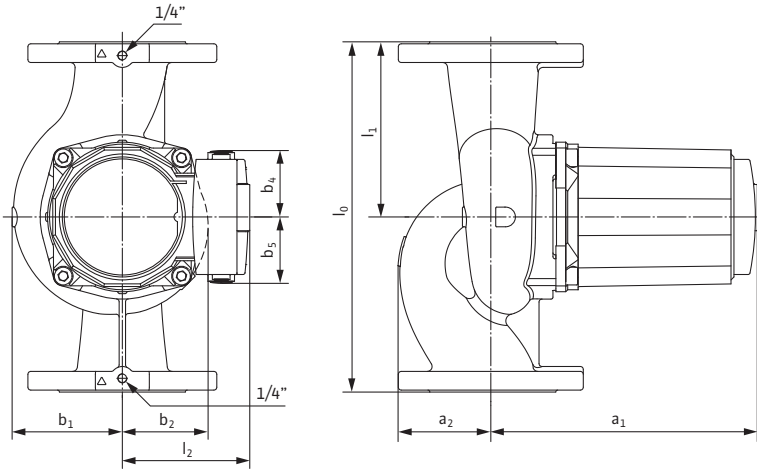

Wilo Top S – Commercial Wet Rotor Circulators

Dimensions & Weights

Dimensions and Weights

Model	Dimensions - Inches (mm)									Weight - lbs (kg)
	l_0	l_1	l_2	a_1	a_2	b_1	b_2	b_4	b_5	
Top S 2 x 60	13½	6¾	5⅞	11 ⁷ / ₁₆	3 ⁷ / ₁₆	4 ¹ / ₈	3 ⁹ / ₁₆	2¾	2¾	56.2
	(343)	(171.5)	(130)	(290)	(88)	(105)	(90)	(70)	(70)	(25.5)

Flange Dimensions

Dia. (DN)	Dimensions - Inches (mm)				
	ϕD	ϕd_1	ϕd_2	ϕk	$n \times d_t$
2"	5¼	2 ¹ / ₁₆	3 ⁷ / ₁₆	4	4 x ϕ ½
	(133)	(53)	(87)	(102)	(4 x ϕ 14)

Motor Data

Model	hp	Speed RPM	Watts W	FLA		
				3~208-230V	3~460V	3~575V
Top S 2 x 60	1¾	3180-3460	1630-2035	4.9-6.8	2.4-3.4	2.0-2.7