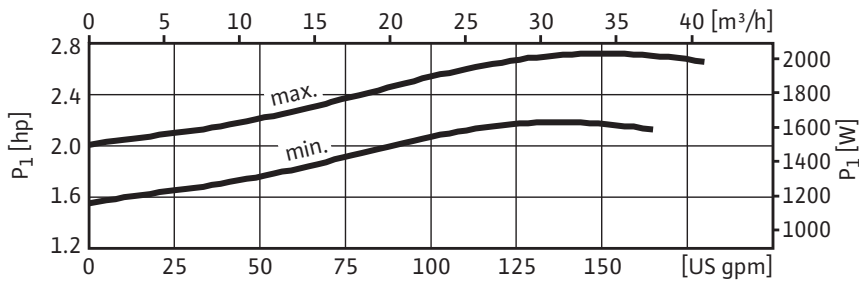

Materials of Construction	
Volute	Cast Iron (Closed Systems) Cataphoresis Coated
Impeller	Engineered composite (PP - 50% GF)
Shaft	Stainless Steel (X40 Cr13) / AISI 420SS
Bearing	Metal Impregnated Carbon
Degree of Protection	Enclosure
Protection Class	H

Technical Data	
Max. Temp. Range	14°F 248°F (- 10°C to 120°C)
Ambient Temp. Range	32°F - 104°F (0°C - 40 °C)
Electrical Connections	3~208-230v, 460v, 575v
Max. Working Pressure	145 PSI (10 Bar)
Min. Inlet Pressure 140 °F (60 °C)	6.3 PSI (0.4 Bar)
Min. Inlet Pressure 194 °F (90 °C)	15.4 PSI (1 Bar)
Min. Inlet Pressure 248 °F (120 °C)	38.9 PSI (2.7 Bar)

Applications	
• Heating Systems	• Cold water and air-conditioning systems
• Geothermal Systems	• Water/Glycol up to 50%
• Solar Systems	• Industrial Circulation Systems