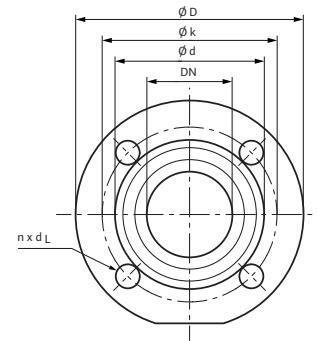

Wilo Top S – Commercial Wet Rotor Circulators

Dimensions & Weights

Dimensions and Weights

Model	Dimensions - Inches (mm)									Weight - lbs (kg)
	l_0	l_1	l_2	a_1	a_2	b_1	b_2	b_4	b_5	
Top S 2 x 60	13½	6¾	5⅞	11 ⁷ / ₁₆	3 ⁷ / ₁₆	4 ¹ / ₈	3 ⁹ / ₁₆	2¾	2¾	56.2
	(343)	(171.5)	(130)	(290)	(88)	(105)	(90)	(70)	(70)	(25.5)

Flange Dimensions

Dia. (DN)	Dimensions - Inches (mm)				
	ϕD	ϕd_1	ϕd_2	ϕk	$n \times d_t$
2"	5¼	2 ¹ / ₁₆	3 ⁷ / ₁₆	4	4 x ϕ ½
	(133)	(53)	(87)	(102)	(4 x ϕ 14)

Motor Data

Model	hp	Speed RPM	Watts W	FLA		
				3~208-230V	3~460V	3~575V
Top S 2 x 60	1¾	3180-3460	1630-2035	4.9-6.8	2.4-3.4	2.0-2.7