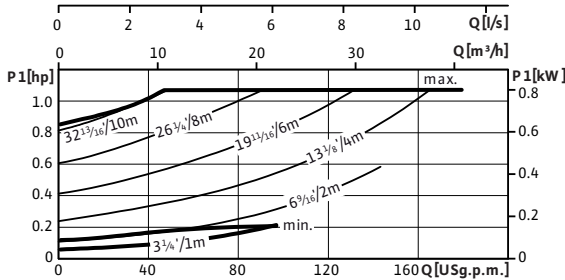

Submittal Data Sheet

Wilo Stratos Z - High Efficiency Circulators

Stratos Z 3x3-30

Project:	
Engineer:	
Contractor:	
Submitted By:	Date:
Approved By:	Date:

Tag #	Model #	Flow	Head	Control Mode	Cycle	Phase	Voltage
	Stratos Z 3x3-30				60Hz	1	230

Technical Data

Liquid Temp Range	14°F to 230°F (-10°C to 110°C)
Max Temperature	104°F (40°C)
Min. Suction Pressure (122°F)	10.0 PSI
Min. Suction Pressure (203°F)	21.3 PSI
Min. Suction Pressure (230°F)	32.7 PSI

Materials of Construction

Pump Volute	Stainless steel
Impeller	Composite (PPS-40% GF)
Shaft	Stainless Steel (X39CrMo17-1)
Bearing	Carbon, synthetic resin impregnated

IR Module Selection

Module 1	Module
	BACnet / Dual Pump
	LONworks / Dual Pump
	SBM Run Signal / Ext. Off / Dual Pump
	SBM Run Signal / 0-10v / Dual Pump
	Ext. Min / 0-10v / Dual Pump
	Ext. Off / 0-10v / Dual Pump
	None

Dimensions and Weights

Model	Dimensions - Inches (mm)									Weight - lbs (kg)
	l_0	l_1	l_2	a_1	a_2	b_1	b_2	b_4	b_5	
Stratos Z 3x3-30	14	7	$3^{1/16}$	$12^{13/16}$	$3^{7/16}$	$4^{1/16}$	$3^{5/16}$	$6^{1/8}$	$7\frac{1}{2}$	59.52
	(356)	(178)	(78)	(325)	(87)	(103)	(84)	(156)	(191)	(27.0)