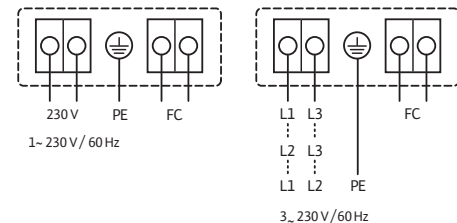

Materials of Construction

Pump Volute	Stainless steel
Impeller	Composite (PPS-40% GF)
Shaft	Stainless Steel (X39CrMo17-1)
Bearing	Carbon, synthetic resin impregnated

IR Module Selection

Module 1	Module
	BACnet / Dual Pump
	LONworks / Dual Pump
	SBM Run Signal / Ext. Off / Dual Pump
	SBM Run Signal / 0-10v / Dual Pump
	Ext. Min / 0-10v / Dual Pump
	Ext. Off / 0-10v / Dual Pump
	None

Dimensions and Weights

Model	Dimensions - Inches (mm)									Weight - lbs (kg)
	l_0	l_1	l_2	a_1	a_2	b_1	b_2	b_4	b_5	
Stratos Z 3x3-30	14	7	$3^{1/16}$	$12^{13/16}$	$3^{7/16}$	$4^{1/16}$	$3^{5/16}$	$6^{1/8}$	$7\frac{1}{2}$	59.52
	(356)	(178)	(78)	(325)	(87)	(103)	(84)	(156)	(191)	(27.0)

Flange Dimensions

Dia.	Dimensions - Inches (mm)			
	ϕD	ϕd	ϕk	$n \times d_L$
3"	$7^{9/16}$	$5^{1/16}$	6	$4 \times \frac{3}{4}$
	(192)	(128)	(152)	(4 x 19)

ECM Motor Data

Model	hp	Speed	Watts	FLA	FLA
		RPM	W	1~230V	3~230V
Stratos Z 3x3-30	0.872	950-3300	38-800	0.30-3.50	0.30-3.50