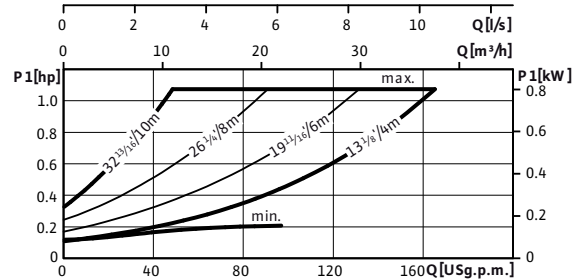

Submittal Data Sheet

Wilo Stratos Z - High Efficiency Circulators

Stratos Z 3x3-30

Project:	
Engineer:	
Contractor:	
Submitted By:	Date:
Approved By:	Date:

Tag #	Model #	Flow	Head	Control Mode	Cycle	Phase	Voltage
	Stratos Z 3x3-30				60Hz	1	230

Technical Data

Liquid Temp Range	14°F to 230°F (-10°C to 110°C)
Max Temperature	104°F (40°C)
Min. Suction Pressure (122°F)	10.0 PSI
Min. Suction Pressure (203°F)	21.3 PSI
Min. Suction Pressure (230°F)	32.7 PSI

Materials of Construction

Pump Volute	Stainless steel
Impeller	Composite (PPS-40% GF)
Shaft	Stainless Steel (X39CrMo17-1)
Bearing	Carbon, synthetic resin impregnated

IR Module Selection

Module 1	Module
	BACnet / Dual Pump
	LONworks / Dual Pump
	SBM Run Signal / Ext. Off / Dual Pump
	SBM Run Signal / 0-10v / Dual Pump
	Ext. Min / 0-10v / Dual Pump
	Ext. Off / 0-10v / Dual Pump
	None

Dimensions and Weights

Model	Dimensions - Inches (mm)									Weight - lbs (kg)
	l_0	l_1	l_2	a_1	a_2	b_1	b_2	b_4	b_5	
Stratos Z 3x3-30	14	7	$3^{1/16}$	$12^{13/16}$	$3^{7/16}$	$4^{1/16}$	$3^{5/16}$	$6^{1/8}$	$7\frac{1}{2}$	59.52
	(356)	(178)	(78)	(325)	(87)	(103)	(84)	(156)	(191)	(27.0)