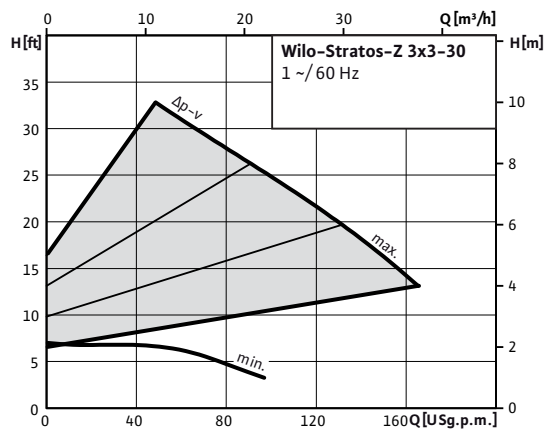

Submittal Data Sheet

Wilo Stratos Z - High Efficiency Circulators

Stratos Z 3x3-30

Project:	
Engineer:	
Contractor:	
Submitted By:	Date:
Approved By:	Date:

Tag #	Model #	Flow	Head	Control Mode	Cycle	Phase	Voltage
	Stratos Z 3x3-30				60Hz	1	230

Materials of Construction

Pump Volute	Stainless steel
Impeller	Composite (PPS-40% GF)
Shaft	Stainless Steel (X39CrMo17-1)
Bearing	Carbon, synthetic resin impregnated

IR Module Selection

Module 1	Module
	BACnet / Dual Pump
	LONworks / Dual Pump
	SBM Run Signal / Ext. Off / Dual Pump
	SBM Run Signal / 0-10v / Dual Pump
	Ext. Min / 0-10v / Dual Pump
	Ext. Off / 0-10v / Dual Pump
	None

Dimensions and Weights

Model	Dimensions - Inches (mm)									Weight - lbs (kg)
	l_0	l_1	l_2	a_1	a_2	b_1	b_2	b_4	b_5	
Stratos Z 3x3-30	14	7	$3^{1/16}$	$12^{13/16}$	$3^{7/16}$	$4^{1/16}$	$3^{5/16}$	$6^{1/8}$	$7\frac{1}{2}$	59.52
	(356)	(178)	(78)	(325)	(87)	(103)	(84)	(156)	(191)	(27.0)