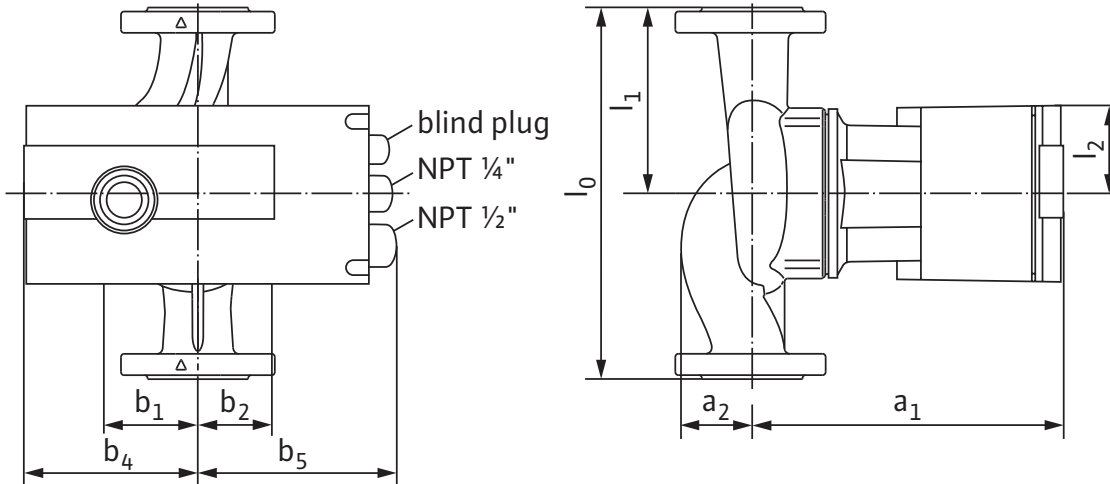

Materials of Construction

Pump Volute	Stainless steel
Impeller	Composite (PPS-40% GF)
Shaft	Stainless Steel (X39CrMo17-1)
Bearing	Carbon, synthetic resin impregnated

IR Module Selection

Module 1	Module
	BACnet / Dual Pump
	LONworks / Dual Pump
	SBM Run Signal / Ext. Off / Dual Pump
	SBM Run Signal / 0-10v / Dual Pump
	Ext. Min / 0-10v / Dual Pump
	Ext. Off / 0-10v / Dual Pump
	None

Dimensions and Weights

Model	Dimensions - Inches (mm)									Weight - lbs (kg)
	l_0	l_1	l_2	a_1	a_2	b_1	b_2	b_4	b_5	
Stratos Z 3x3-30	14	7	$3^{1/16}$	$12^{13/16}$	$3^{7/16}$	$4^{1/16}$	$3^{5/16}$	$6^{1/8}$	$7\frac{1}{2}$	59.52
	(356)	(178)	(78)	(325)	(87)	(103)	(84)	(156)	(191)	(27.0)

Flange Dimensions

Dia.	Dimensions - Inches (mm)			
	ϕD	ϕd	ϕk	$n \times d_L$
3"	$7^{9/16}$	$5^{1/16}$	6	$4 \times \frac{3}{4}$
	(192)	(128)	(152)	(4 x 19)

ECM Motor Data

Model	hp	Speed	Watts	FLA	FLA
		RPM	W	1~230V	3~230V
Stratos Z 3x3-30	0.872	950-3300	38-800	0.30-3.50	0.30-3.50