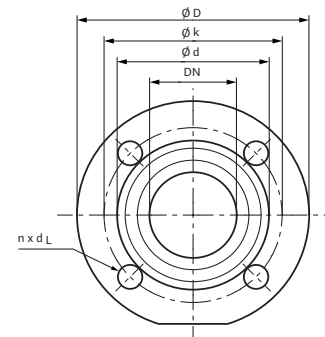

Materials of Construction

Pump Volute	Stainless steel
Impeller	Composite (PPS-40% GF)
Shaft	Stainless Steel (X39CrMo17-1)
Bearing	Carbon, synthetic resin impregnated

IR Module Selection

Module 1	Module
	BACnet / Dual Pump
	LONworks / Dual Pump
	SBM Run Signal / Ext. Off / Dual Pump
	SBM Run Signal / 0-10v / Dual Pump
	Ext. Min / 0-10v / Dual Pump
	Ext. Off / 0-10v / Dual Pump
	None

Applications

• Heating Systems	• Cooling Circuits
• Air Conditioning	• Industrial Circulation
• Solar Systems	• Geothermal Systems

Submittal Data Sheet

Wilo Stratos Z - High Efficiency Circulators

Dimensions & Weights

Dimensions and Weights

Model	Dimensions - Inches (mm)									Weight - lbs (kg)
	l_0	l_1	l_2	a_1	a_2	b_1	b_2	b_4	b_5	
Stratos Z 3x3-30	14	7	$3^{1/16}$	$12^{13/16}$	$3^{7/16}$	$4^{1/16}$	$3^{5/16}$	$6^{1/8}$	$7\frac{1}{2}$	59.52
	(356)	(178)	(78)	(325)	(87)	(103)	(84)	(156)	(191)	(27.0)

Flange Dimensions

Dia.	Dimensions - Inches (mm)			
	ϕD	ϕd	ϕk	$n \times d_L$
3"	$7^{9/16}$	$5^{1/16}$	6	$4 \times \frac{3}{4}$
	(192)	(128)	(152)	(4 x 19)

ECM Motor Data

Model	hp	Speed	Watts	FLA	FLA
		RPM	W	1~230V	3~230V
Stratos Z 3x3-30	0.872	950-3300	38-800	0.30-3.50	0.30-3.50